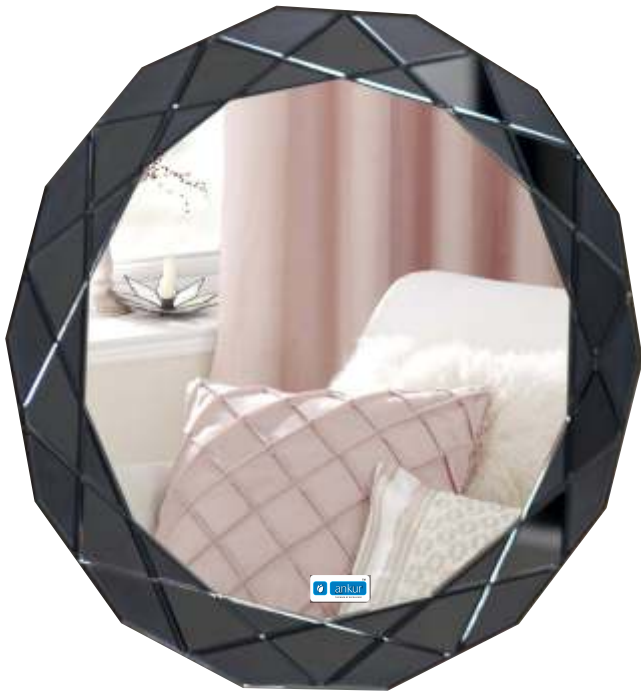

DAR - 1022
600MM X 600MM | 600MM X 750MM