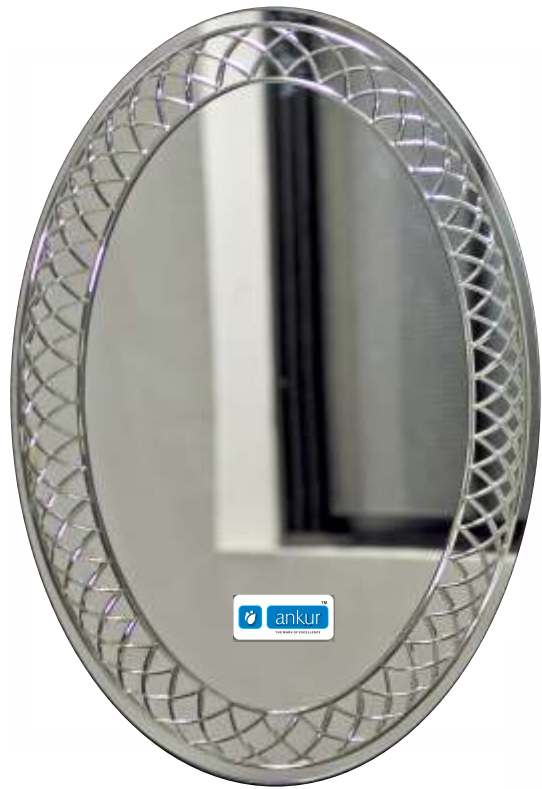

DAR - 1028

DARPAN COLLECTION

Decorative Mirrors