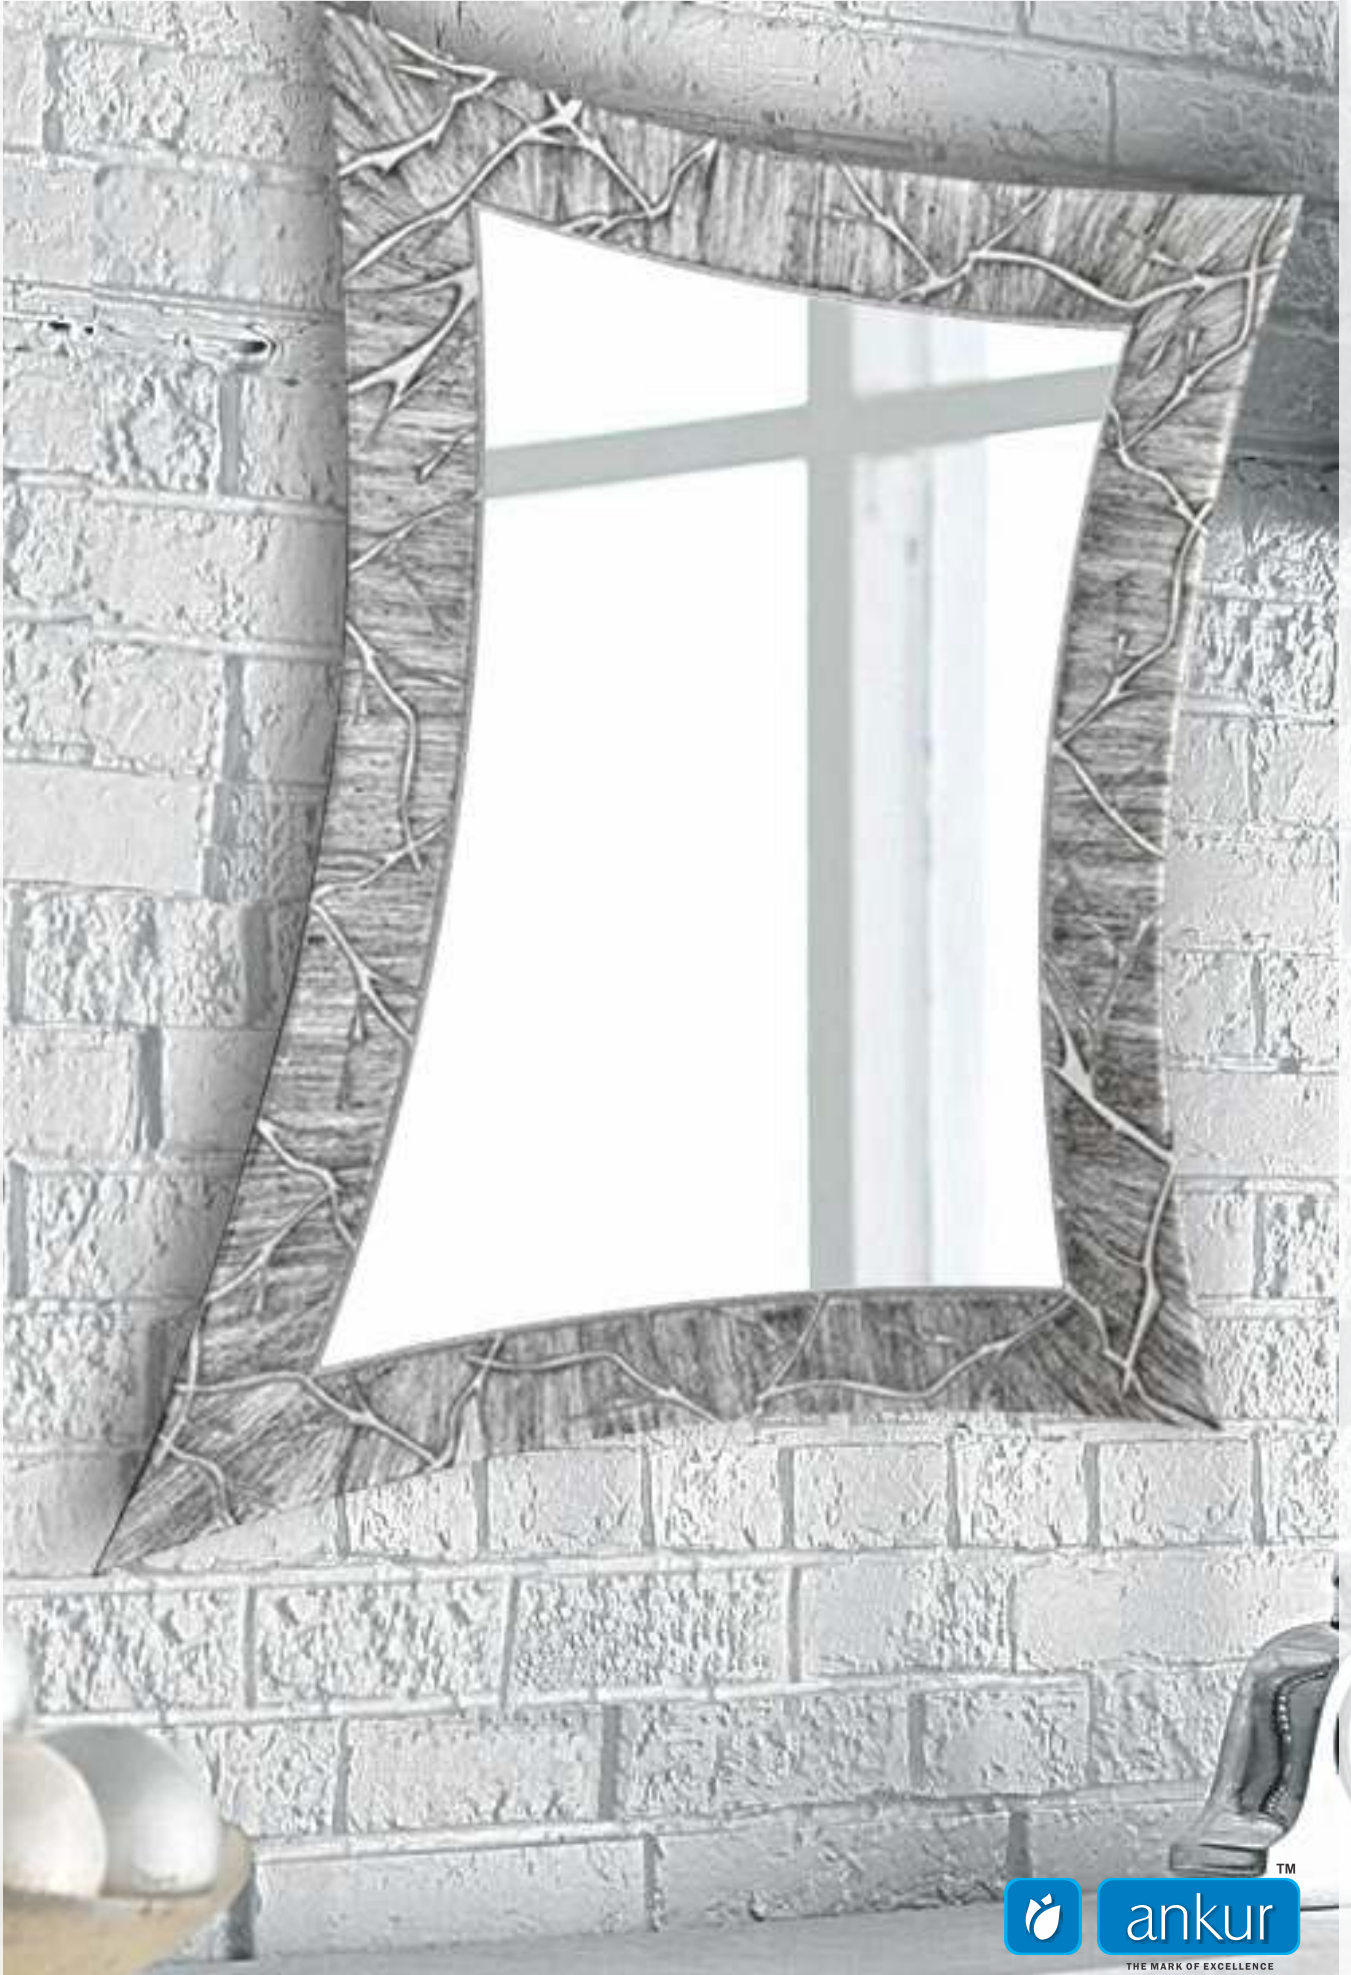

ankur

THE MARK OF EXCELLENCE

NE - 03

450MM X 600MM | 600MM X 750MM