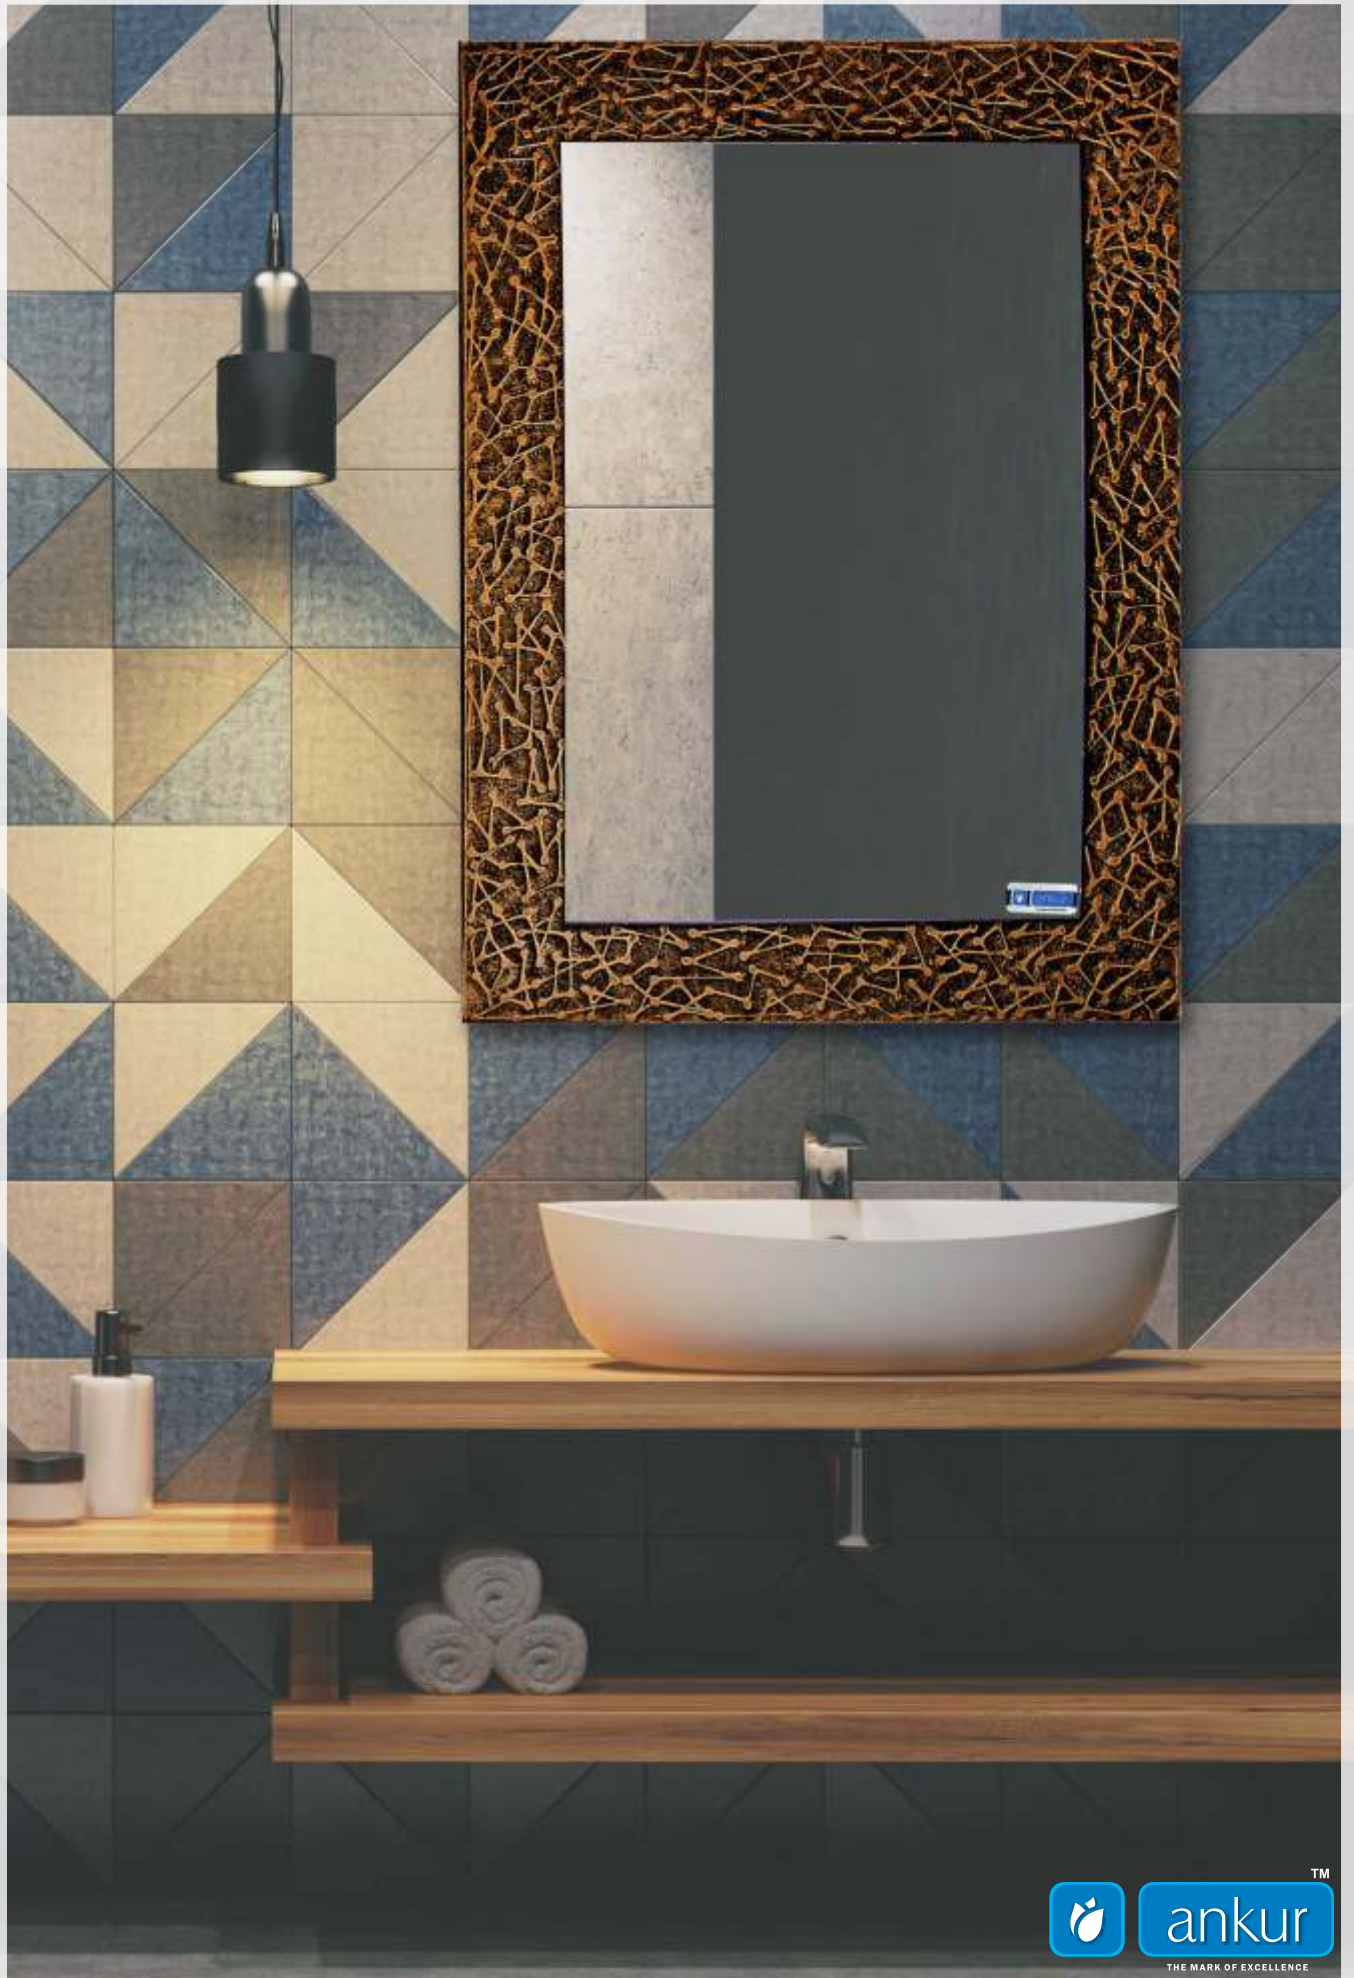

CB - 04 - GOLD

450MM X 600MM | 600MM X 900MM

ankur

THE MARK OF EXCELLENCE

TM