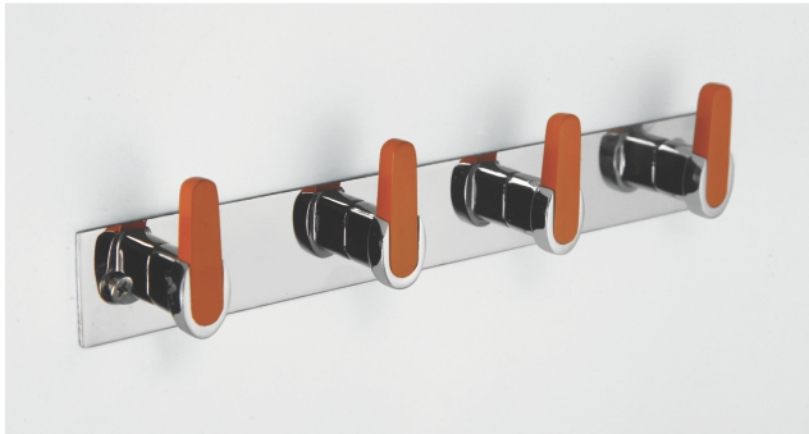

Coat Hook SS

Made from : SS-304 Grade 8/18
Salem Stainless Steel with Chrome Plated

4361 | Coat Hook SS Aura 4 PT CP | ₹ 430/-