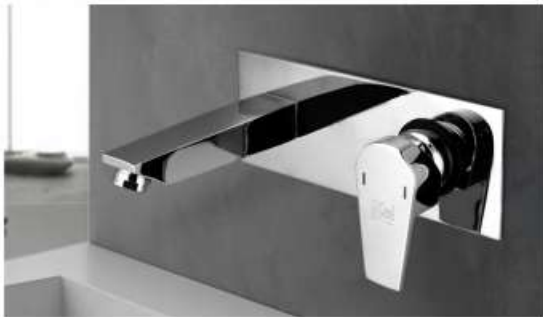

4 Way Concealed Diverters