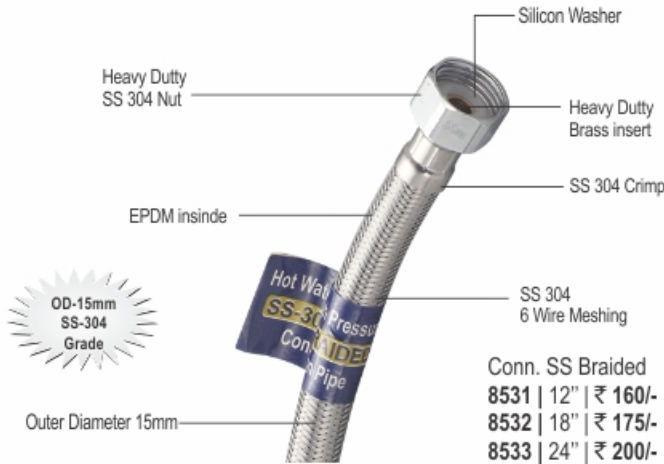

Conn. SS Braided
8531 | 12" | ₹ 160/-
8532 | 18" | ₹ 175/-
8533 | 24" | ₹ 200/-
8548 | 30" | ₹ 225/-
8538 | 36" | ₹ 250/-

With high quality Stainless Steel Wires, our SS Braided House survive the blast pressure of 4MPA.

Comparison

Xen flexible Hose is Hard and Tightly Knit and can be used in High Pressure

Common Flexible Hose is Weak and Loosely Knit and can't be used in High Pressure

Waste Pipes