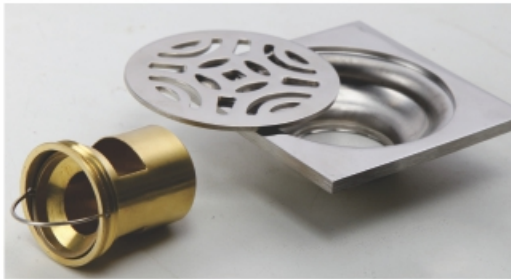

9444 | SCT 4x4
with Brass Cup | ₹ 560/-