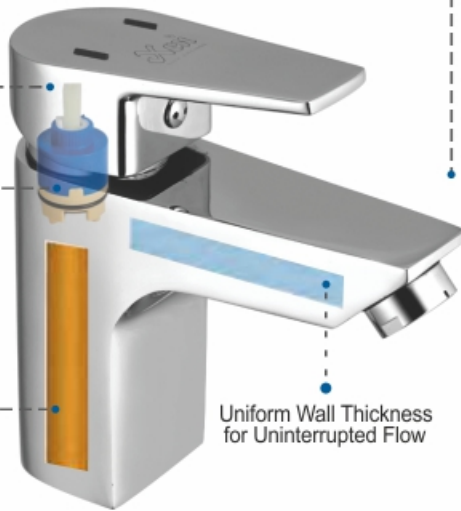

ADVANTAGES

High Tech Cartridges to ensure smooth & precise handle movement

Chrome-plated finish on all faucets for a long-lasting dazzle.

Long Life Cartridges Tested For 200000 Cycles

Faucets created from high quality brass to ensure safety of health