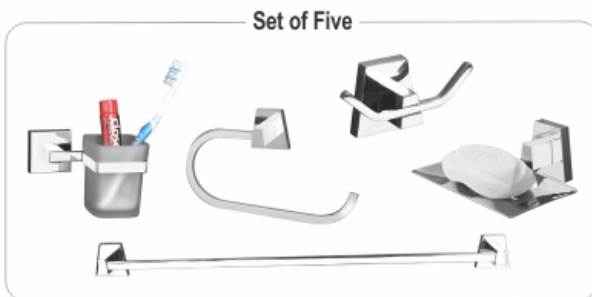

7536 | Toilet Paper Holder
with Flap | ₹ 1875/-

7531 | Towel Ring
₹ 1495/-

7541 | Liquid Soap
Container | ₹ 2015/-

7532 | Towel Rod 24"
₹ 2335/-

Set of Five

7538 | Delta Bath Set (5 Items)
₹ 7225/-

7601 | Towel Ring Triangle | ₹ 850/-