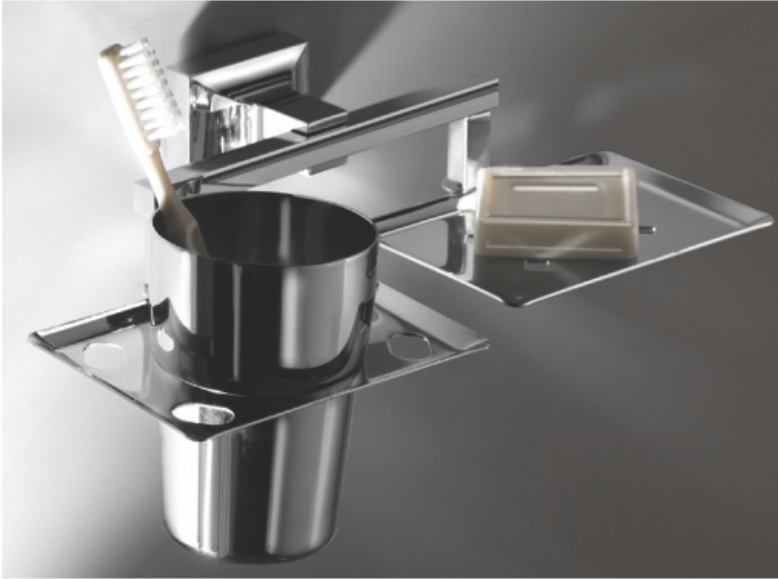

7440 | Tumbler Holder with Soap Dish | ₹ 1710