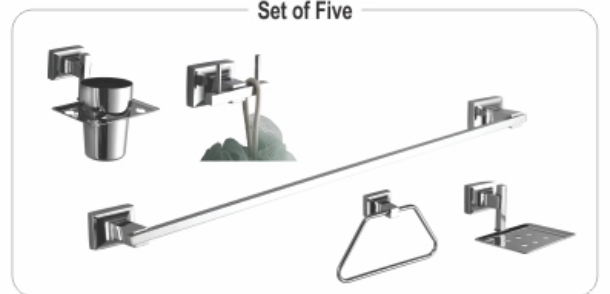

7433 | Soap Dish
₹ 690/-

7441 | Liquid Soap
Container | ₹ 1490/-

7435 | Robe Hook
₹ 605/-

7434 | Tumbler Holder
₹ 875/-

7431 | Towel Ring
₹ 785/-

7432 | Towel Rod 24"
₹ 1550/-

7438 | Sniper Bath Set (5 Pcs.)
₹ 4560/-