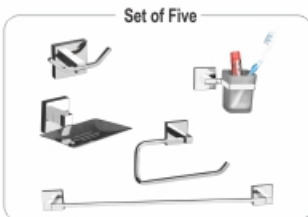

CUBIX

7633 | Soap Dish | ₹ 1085/-

7631 | Towel Ring | ₹ 1495/-

7635 | Robe Hook | ₹ 705/-

7636 | Toilet Paper Holder
with Flap | ₹ 1875/-

7638 | **Cubix Bath Set (5 Items)**
₹ 7205/-

7637 | Towel Rack
₹ 6025/-