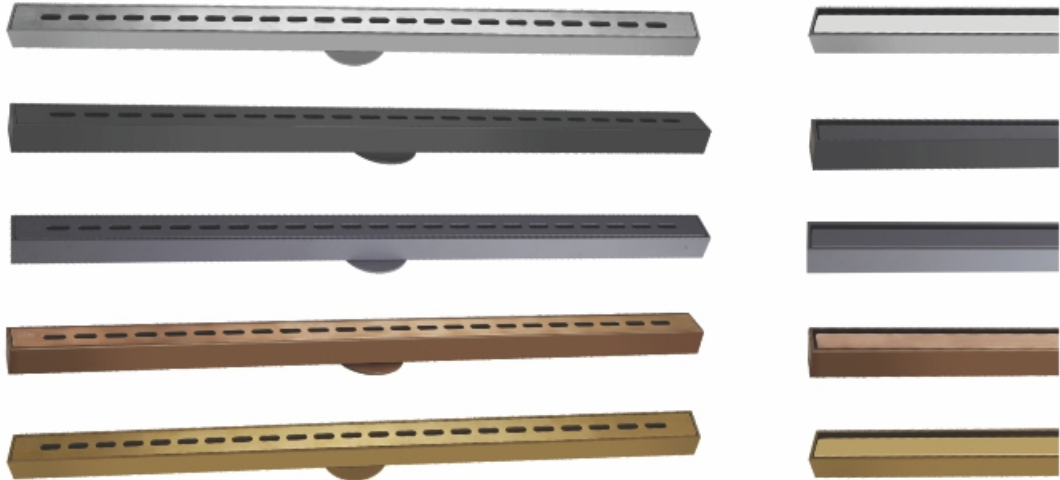

Drain Cover (SS304) Mars Laser
9337 | 4"x4" SQ | ₹ 430/-
9338 | 5"x5" SQ | ₹ 725/-
9339 | 6"x6" SQ | ₹ 825/-

Available in Design

Shower Drainer **Sleek** (SS304)
(32 x 600 x 2.5mm)

- 9215ST | Satin Matt | ₹ 5950/-
- 9215BK | Matt Black | ₹ 6950/-
- 9215GR | Gray | ₹ 6950/-
- 9215RG | Rose Gold | ₹ 6950/-
- 9215GD | Full Gold | ₹ 6950/-