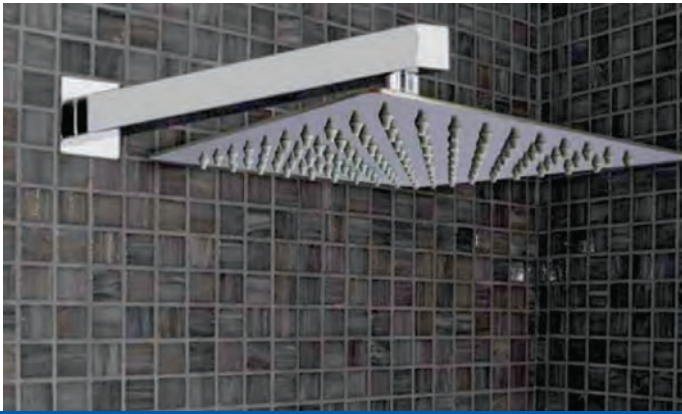

RAIN SHOWER