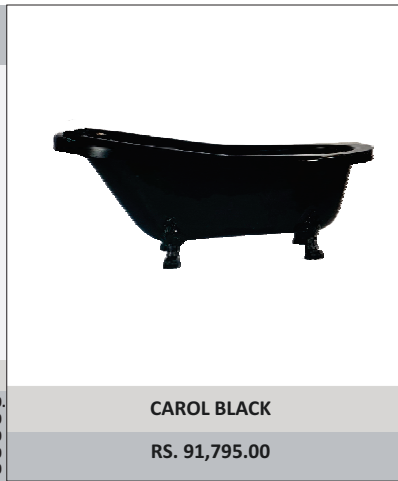

MIONA

White acrylic free-standing bathtub with pop up over flow waste, solid plywood skirt with water resistant. Including the one door in the middle. With 1pc of black pillow.

Size: Size: 1650x950x600mm

Rs. 2,41,203.00

Faucet set. 25,342.00
1 HP Whirlpool System. 61,864.00
2 HP Whirlpool System. 74,982.00
Air pool System. 56,647.00
Online heater. 35,840.00

CAROL

Exquisite free standing bathtub

(Foot side)

Size: 1640Lx700Wx460Dx670 mm

(Head side)

Size: 1715Lx795Wx460Dx540 mm

Rs. 76,496.00 (CAROL WHITE)

Other than White Color 91,795.00

Pop up waste for drain 4,175.00

Metal legs in brass and chrome finish. 23,105.00

CAROL BLACK

RS. 91,795.00