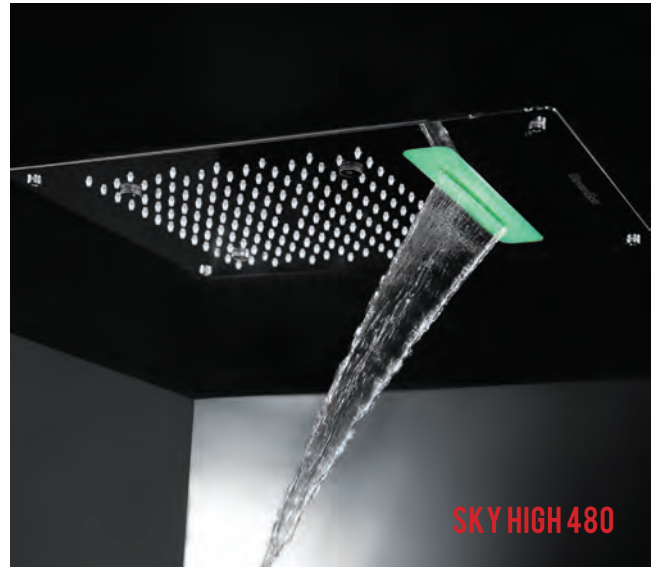

RAIN SHOWER

Atlantis
Size: 600 X 800 mm
Color: Chrome
MRP. 1,45,500.00

Atlantis
Size: 600 X 800 mm
Color: Matt Black
MRP. 1,74,600.00

Atlantis
Size: 600 X 800 mm
Color: Gold
MRP. 1,81,900.00

Atlantis
Size: 600 X 800 mm
Color: Rose Gold
MRP. 1,81,900.00

Mist 4x, Waterfall 2x, Intense, Rainfall, Long chromo therapy light 2x controller by remote

Pure
Size: 700 X 500 mm
Color: Chrome
MRP. 1,13,000.00

Pure
Size: 700 X 500 mm
Color: Matt Black
MRP. 1,35,600.00

Pure
Size: 700 X 500 mm
Color: Gold
MRP. 1,41,650.00

Pure
Size: 700 X 500 mm
Color: Rose Gold
MRP. 1,41,650.00

4 Functions, Rainshower, Mist 4x, Waterfall 2x, water column, Long chromo therapy light 2x controller by remote, Bluetooth Speaker X 2

Installation type: Built in ceiling

Supra
Size: 600 X 450 mm
Color: Chrome
MRP. 56,200.00

Supra
Size: 600 X 450 mm
Color: Matt Black
MRP. 67,450.00

Supra
Size: 600 X 450 mm
Color: Gold
MRP. 70,250.00

Supra
Size: 600 X 450 mm
Color: Rose Gold
MRP. 70,250.00

Mist 4x, Waterfall, Rainfall

Persona
Size: 380 X 250 mm
Color: Chrome
MRP. 19,200.00

Persona
Size: 380 X 250 mm
Color: Matt Black
MRP. 24,950.00

Persona
Size: 380 X 250 mm
Color: Gold
MRP. 25,900.00

Persona
Size: 380 X 250 mm
Color: Rose Gold
MRP. 25,900.00

Mist 4x, Rainfall

Viva
Size: 500 X 500 mm
Color: Chrome
MRP. 37,950.00

Viva
Size: 500 X 500 mm
Color: Matt Black
MRP. 45,550.00

Viva
Size: 500 X 500 mm
Color: Gold
MRP. 47,450.00

Viva
Size: 500 X 500 mm
Color: Rose Gold
MRP. 47,450.00

Waterfall 2x, Rainfall

Sky Lite
Size: 480 X 330 mm
Color: Chrome
MRP. 33,000.00

Sky Lite
Size: 480 X 330 mm
Color: Matt Black
MRP. 39,600.00

Sky Lite
Size: 480 X 330 mm
Color: Gold
MRP. 41,250.00

Sky Lite
Size: 480 X 330 mm
Color: Rose Gold
MRP. 41,250.00

Mist 4x, Waterfall 1x, Rainfall

Dazzle Pro
Size: 450 X 450 mm
Color: Chrome
MRP. 61,380.00

Installation type - Built in ceiling
Features:
Rain,
Mist 4x
Cascade Fall,
Chromotherapy