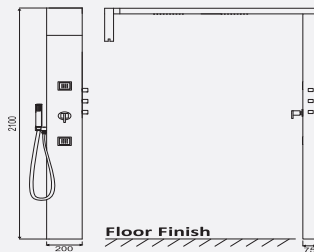

(Size: 1300x150mm) Square

**Rs. 64,050.00**

**Shower Panel - 1114**

- Over Head Shower
- Hand Shower
- Hot & Cold Mixer with Diverter
- Hydromassage Jets
- Stainless Steel Grade 304

**Rs. 55,520.00**

**Shower Panel - 1111**