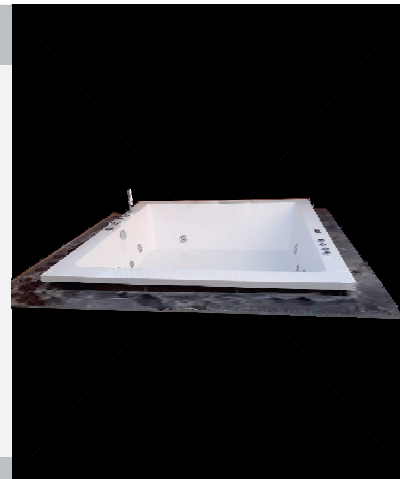

NEPTUNE

6 x 6 ft
(without headrest)

MRP/Unit	84,560.00
Front Panel	23,507.00
Side Panel	23,507.00
Headrest	3,360.00/5,600.00

(A) 1830Lx1830Wx595H mm

6 x 5 ft
(without headrest)

MRP/Unit	78,400.00
Front Panel	23,507.00
Side Panel	17,440.00
Headrest	3,360.00/5,600.00

(B) 1830Lx1525Wx595H mm