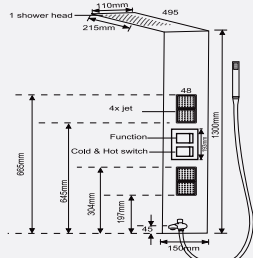

- Over Head Shower
- Hand Shower
- Hot & Cold Mixer with Diverter
- Hydromassage Jets
- Stainless Steel Grade 304

Size: 1300x200mm Round

**Rs. 71,400.00**

**Da' freedom (Shower Panel - 1117)**

- Over Head Shower
- Hand Shower
- Hot & Cold Mixer with Diverter
- Hydromassage Jets
- Stainless Steel Grade 304