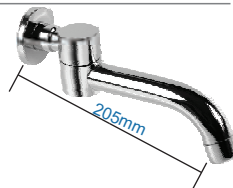

Spout E
Size: 205 mm
Color: Chrome
MRP. 4,850.00
Round long body