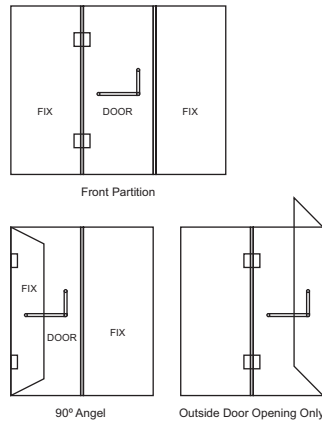

GLASS ENCLOSURE

VENTO

- 10 mm toughened glass
- Protective coating for clear glass
- Aluminium frame in polished chrome/Black finish
- Door handle
- Dimension can be customised

**Black
Chrome**

**Rs. 1,350.00 per sqft.
Rs.1,250.00 per sqft.**