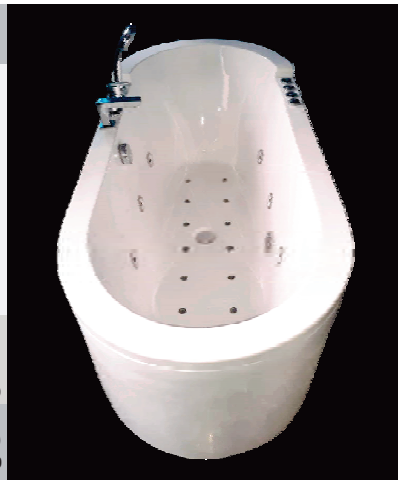

GRAPHITE

Exquisite free standing bath tub in white color.

Size: L1685 X W790 X D480 MM
H755(Head Side) MM
H580(Leg Side) MM

Rs. 1,02,480.00

Rs. 1,22,976.00 (Dual Color)

Other than White Color 1,22,976.00

Optional : hot & Cold mixer with handshower & Filler 43,120.00
Pop up waste for drain 4,174.00

STARK

Exquisite free standing bathtub

Size: 1707Lx749Wx460Dx560H mm

Rs. 76,384.00

Pop up waste for drain 4,174.00

Optional:-

Faucet set. (Optional with CAT No. 1051, 1052, 1054)

1 HP Whirlpool System. 56,240.00

2 HP Whirlpool System. 67,478.00

Air pool System. 35,840.00

On line heater. 35,840.00