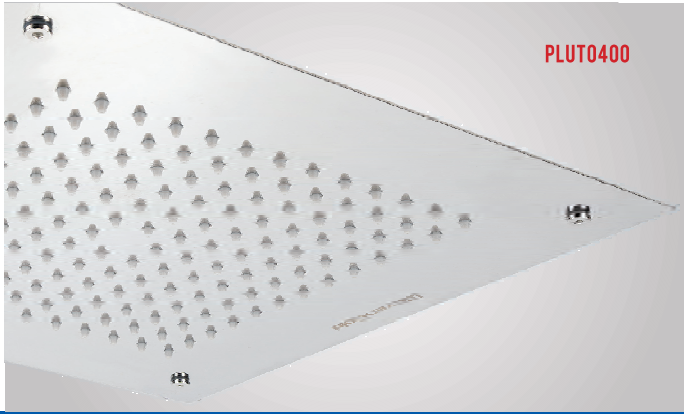

With pop-up waste, Material : Stainless Steel

SMART SHOWER

Temperature and shower duration display

In built sensor for flow change

Rainfall

Power Mist

Waterfall

With water-powered temperature-sensing component, it displays water temperature intuitively. Also, it counts how long you have taken shower and reminds you to save water usage. After turn off the shower, if the bather turns it on again within 3 minutes, then the time will be keep counted. What's more, the digits will be displayed in three colors(RGB) to show different water temperature range.

# RAIN SHOWER

New

**Smart Shower**  
Size: 220 X 220 mm  
Color: Chrome  
MRP. 22,000.00

Without Battery

ABS, Stainless Steel, Power Mist, Waterfall 1x, Rainfall

PLUTO400

PRIME 600

A BREATH OF  
FRESH SHOWER  
FOR YOUR SKIN