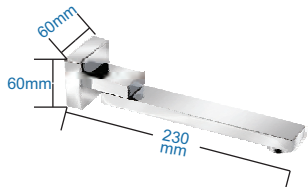

Spout B  
Size: 33 X 140 mm  
Color: Rose Gold  
MRP. 7,500.00

Square Spout with button with Flange

Spout C  
Size: 55 X 145 mm  
Color: Chrome  
MRP. 2,625.00

Spout C  
Size: 55 X 145 mm  
Color: Matt Black  
MRP. 5,825.00

Spout C  
Size: 55 X 145 mm  
Color: Gold  
MRP. 6,125.00

Spout C  
Size: 55 X 145 mm  
Color: Rose Gold  
MRP. 6,125.00

Square Spout without button

Spout D  
Size: 55 X 143 mm  
Color: Chrome  
MRP. 2,325.00  
Round Spout without button

Spout E  
Size: 205 mm  
Color: Chrome  
MRP. 4,850.00  
Round long body

Spout F  
Size: 60 x 230 mm  
Color: Chrome  
MRP. 5,100.00  
Square long body

Square Arm