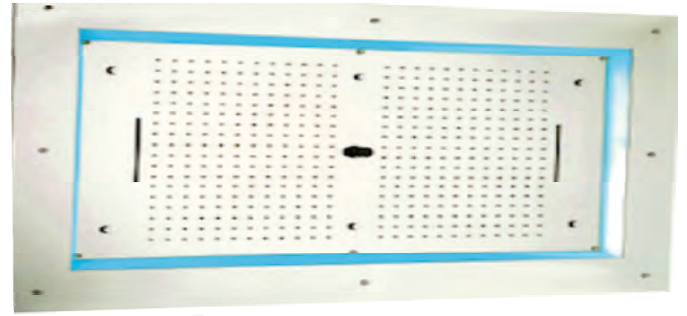

Sky Rain
Size: 1200 X 800 mm
Color: Chrome
MRP. 2,74,500.00

6 functions, Rainfall Part I,
Rainfall Part 2, Mists 6x,
Waterfall 2x, Water column 1x,
Chromotherapy light
Installation type: Built in ceiling

OVERHEAD SHOWER

Shower 1121
Size: 150 X 150 mm
Color: Chrome
MRP. 2,550.00
Grade 304 ss, Silicon Nozzles & Very Sleek Rain Shower.

Shower 1121
Size: 200 X 200 mm
Color: Matt Black
MRP. 5,030.00
Grade 304 ss, Silicon Nozzles & Very Sleek Rain Shower.

Shower 1121
Size: 200 X 200 mm
Color: Gold
MRP. 5,650.00
Grade 304 ss, Mirror Finish, Silicon Nozzles & Very Sleek Rain Shower.

Shower 1121
Size: 200 X 200 mm
Color: Rose Gold
MRP. 5,650.00
Grade 304 ss, Mirror Finish, Silicon Nozzles & Very Sleek Rain Shower.

Shower 1121
Size: 300 X 300 mm
Color: Chrome
MRP. 5,300.00
Grade 304 ss, Mirror Finish, Silicon Nozzles & Very Sleek Rain Shower.

Shower 1121
Size: 300 X 300 mm
Color: Matt Black
MRP. 7,450.00
Grade 304 ss, Silicon Nozzles & Very Sleek Rain Shower.

Shower 1121
Size: 300 X 300 mm
Color: Gold
MRP. 9,150.00
Grade 304 ss, Mirror Finish, Silicon Nozzles & Very Sleek Rain Shower.

Shower 1121
Size: 300 X 300 mm
Color: Rose Gold
MRP. 9,150.00
Grade 304 ss, Mirror Finish, Silicon Nozzles & Very Sleek Rain Shower.

Shower 1121
Size: 400 X 400 mm
Color: Chrome
MRP. 10,750.00
Grade 304 ss, Mirror Finish, Silicon Nozzles & Very Sleek Rain Shower.

Shower 1121
Size: 400 X 400 mm
Color: Matt Black
MRP. 13,550.00
Grade 304 ss, Silicon Nozzles & Very Sleek Rain Shower.

Shower 1121
Size: 400 X 400 mm
Color: Gold
MRP. 16,200.00
Grade 304 ss, Mirror Finish, Silicon Nozzles & Very Sleek Rain Shower.

Shower 1121
Size: 400 X 400 mm
Color: Rose Gold
MRP. 16,200.00
Grade 304 ss, Mirror Finish, Silicon Nozzles & Very Sleek Rain Shower.

Shower 1122
Size: 200 X 200 mm
Color: Matt Black
MRP. 4,900.00
Grade 304 ss, Silicon Nozzles & Very Sleek Rain Shower.

Shower 1122
Size: 200 X 200 mm
Color: Gold
MRP. 5,450.00
Grade 304 ss, Mirror Finish, Silicon Nozzles & Very Sleek Rain Shower.

Shower 1122
Size: 200 X 200 mm
Color: Rose Gold
MRP. 5,450.00
Grade 304 ss, Mirror Finish, Silicon Nozzles & Very Sleek Rain Shower.