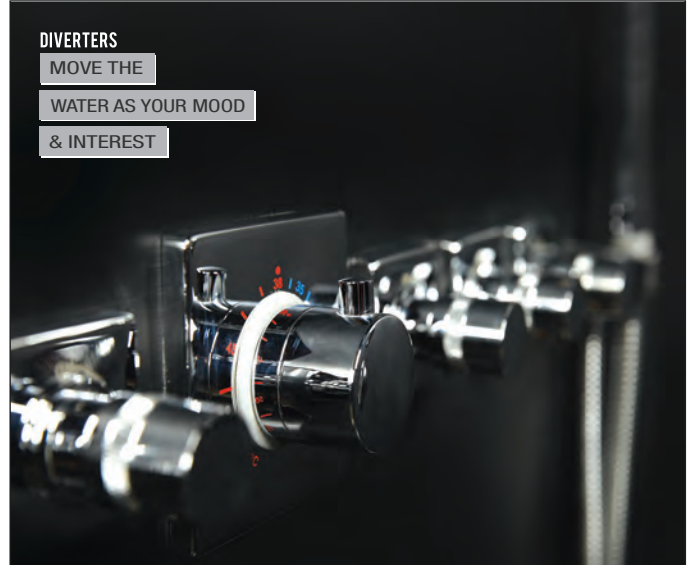

# DK SERIES Mixers and Diverters

DK-01  
Color: Chrome  
MRP. 47,500.00

DK-01  
Color: Matt Black  
MRP. 59,380.00

DK-01  
Color: Gold  
MRP. 59,380.00

DK-01  
Color: Rose Gold  
MRP. 59,380.00

Five ways with thermostatic mixer, Material: solid brass construction  
Handle: Zinc, Valve: thermostatic valve, Flow in G3/4, Flow out G1/2