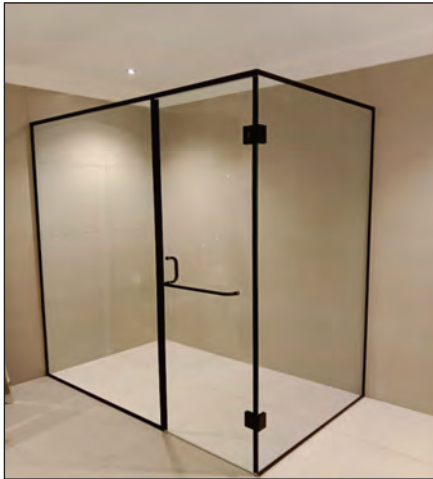

HSBH-02  
Hand Shower Bracket+Hose  
Color: Matt Black  
MRP. 4,450.00

Material Brass

HSBH-04  
Hand Shower Bracket+Hose  
Color: Gold  
MRP. 4,450.00

HSBH-03  
Hand Shower Bracket+Hose  
Color: Rose Gold  
MRP. 4,450.00

# GLASS ENCLOSURE