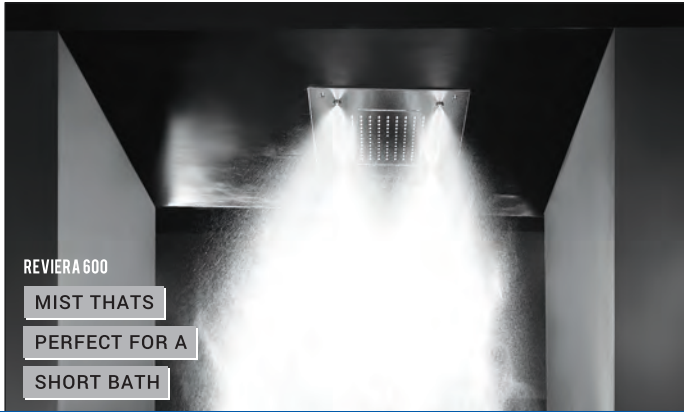

REVIERA 600
MIST THATS
PERFECT FOR A
SHORT BATH