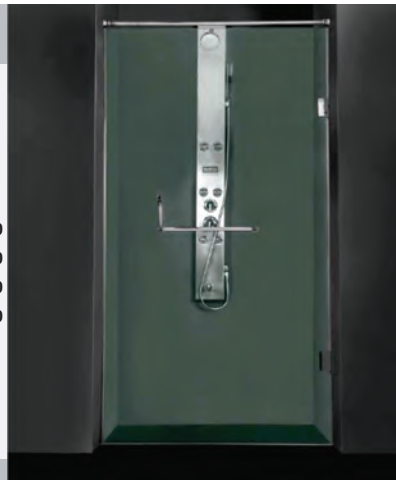

## GE 05

- 10 mm toughened glass
- Protective coating for clear glass
- Door handle
- Dimension can be customised

**Rs. 24,800.00**