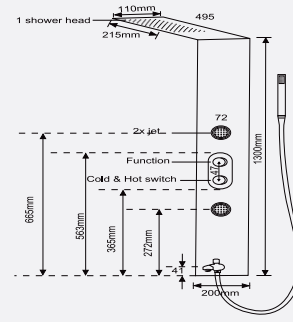

- Over Head Shower
- Hand Shower
- Hot & Cold Mixer with Diverter
- Hydromassage Jets
- Stainless Steel Grade 304

Size: 1300x200mm Round

**Rs. 71,400.00**

**Da' freedom (Shower Panel - 1117)**

- Over Head Shower
- Hand Shower
- Hot & Cold Mixer with Diverter
- Hydromassage Jets
- Stainless Steel Grade 304