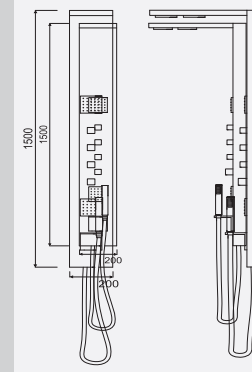

Shower Panel - 1114

- Over Head Shower
- Hand Shower
- Hot & Cold Mixer with Diverter
- Hydromassage Jets
- Stainless Steel Grade 304

Rs. 55,520.00