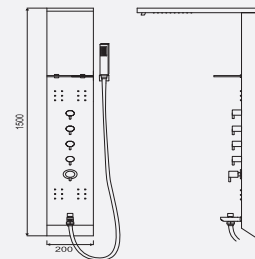

Shower Panel - 1112

- Over Head Shower
- Hand Shower
- Hot & Cold Mixer with Diverter
- Hydromassage Jets
- Stainless Steel Grade 304

Rs. 51,700.00