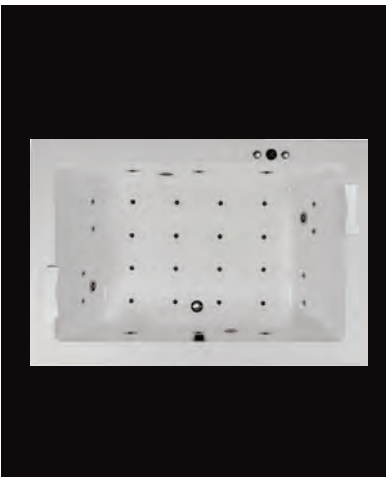

OLIVIA-(A)

(SS/OS)

With front panel

Material- sanitary ware acrylic sheet, Reinforcement, Back Jets-8, Headrest, Sanitization, Water Jets- 8, Slim and Flat Water Jets, Chromotherapy, Overflow cum Filler, 1.4 HP Water Pump, Air Jets -16, Air Pump With feather touch

Size: 1830 x 1220 x 470 MM

Rs. 2,35,480.00 (With Feather Touch)

Hot & Cold Mixer with Diverter & Hand Shower	22,288.00
Online Heater	35,840.00
Side Panel	12,723.00
Integrated Control Panel	12,320.00

OLIVIA-(B)

(SS/OS)

With front panel

Material- sanitary ware acrylic sheet, Reinforcement, 1.4 HP Water Pump, Chromotherapy, Overflow cum Filler, Water Jets- 8, Slim and Flat Water Jets, Back Jets-8, Headrest, Sanitization With feather touch

Size: 1830 x 1220 x 470 MM

Rs. 2,13,080.00 (With Feather Touch)

Hot & Cold Mixer with Diverter & Hand Shower	22,288.00
Online Heater	35,840.00
Integrated Control Panel	12,320.00