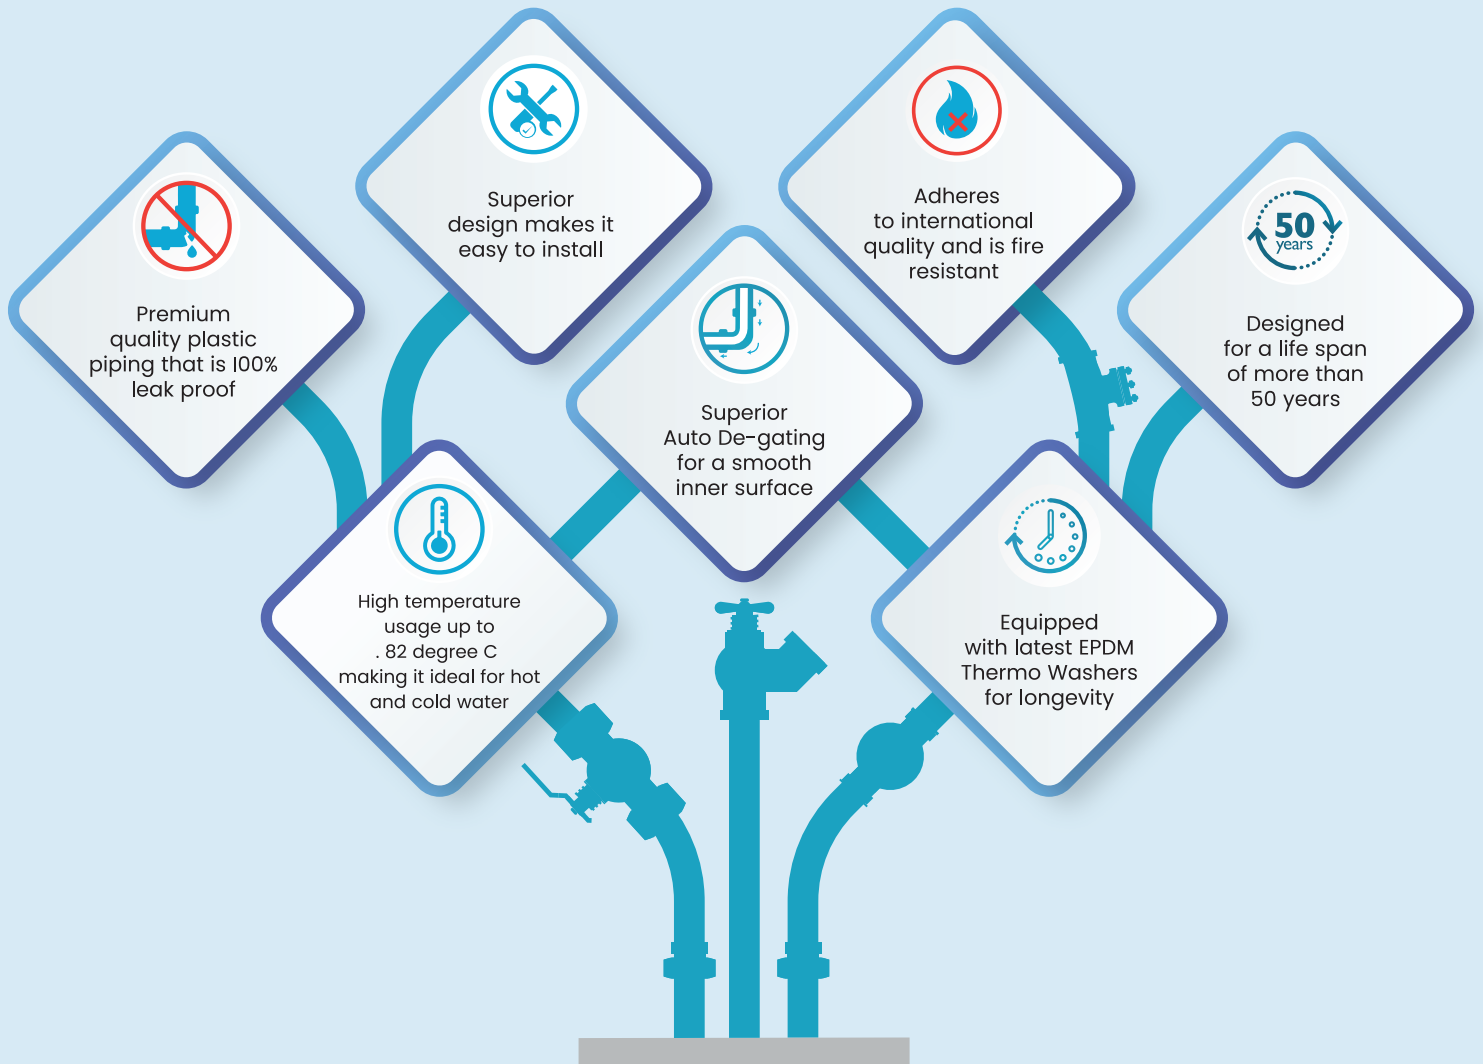

HYDROSTATIC PRESSURE TEST

THERMOCYCLIC TEST

BALL VALVE REDUCING TEST

UNIVERSAL TENSILE TEST

OPACITY TEST

DENSITY TEST

IMPACT TEST

REVERSION OIL BATH TEST

VICAT SOFTENING POINT TEST

Why is Parryware CPVC the best choice for quality par excellence?

PARRYWARE DELIVERS QUALITY YOU CAN TRUST

We ensure **safe potable water** by undertaking thorough water tests on all our CPVC products, ensuring harmful chemicals like lead, tin, mercury etc. does not affect one's health.

We strictly follow the standards set by international organisations like WHO, and are **certified safe by Central Institute of Plastics Engineering Technology**

AUTO DE-GATING

Auto De-Gating eliminates the need of manual removal of runner gates. It is highly beneficial.