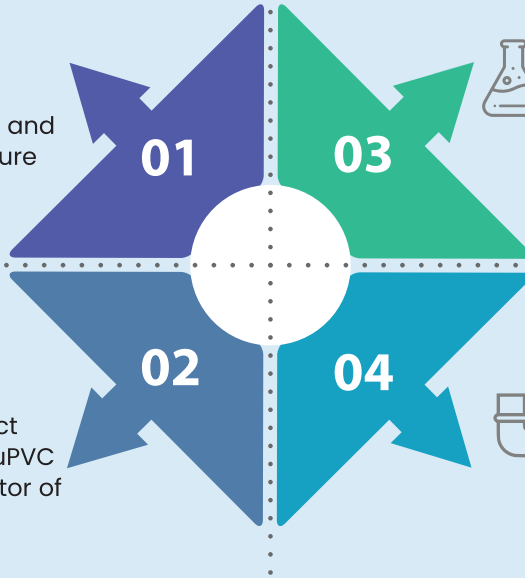

uPVC Pipes & Fittings

HIGH FLOW RATE

Smooth inner surface ensures high flow rate and low friction losses. Ensure no scaling or choking.

CHEMICAL RESISTANCE

uPVC is generally inert to most mineral acids, bases, salts and paraffinic hydrocarbon solutions.

GOOD INSULATOR

uPVC does not conduct electricity. Parryware uPVC pipes are non conductor of electricity

WIDE RANGE

Wide range of Lead free uPVC pipes & fittings, ball valves and specially designed brass inserted fittings to suit any design criteria.

Superior design makes it easy to install

Premium quality plastic piping that is 100% leak proof

Adheres to international quality and is fire resistant

High temperature usage up to 82 degree C making it ideal for hot and cold water

Designed for a life span of more than 50 years

Equipped with latest EPDM Thermo Washers for longevity

Superior Auto De-gating for a smooth inner surface

Why is Parryware uPVC the best choice for quality par excellence?