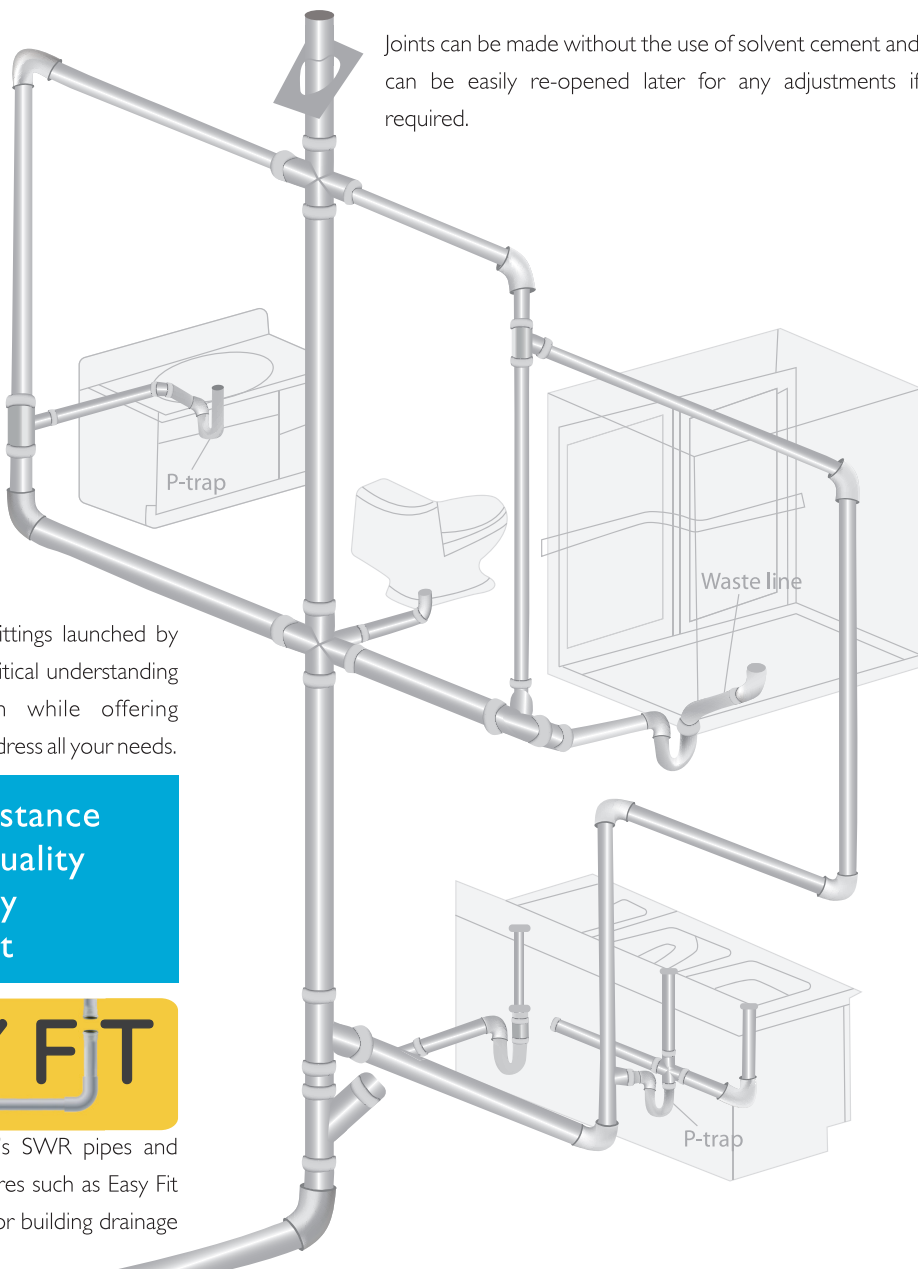

Joints can be made without the use of solvent cement and can be easily re-opened later for any adjustments if required.

In order to assure you of the originality of our products, our SWR pipes are provided with a hologram and a QR code.

The hologram on Parryware's SWR pipes indicates authenticity of the product and ensures that we have delivered the best possible quality. Additionally, every SWR pipe comes with a QR code which instantly allows you to access information about the pipe.