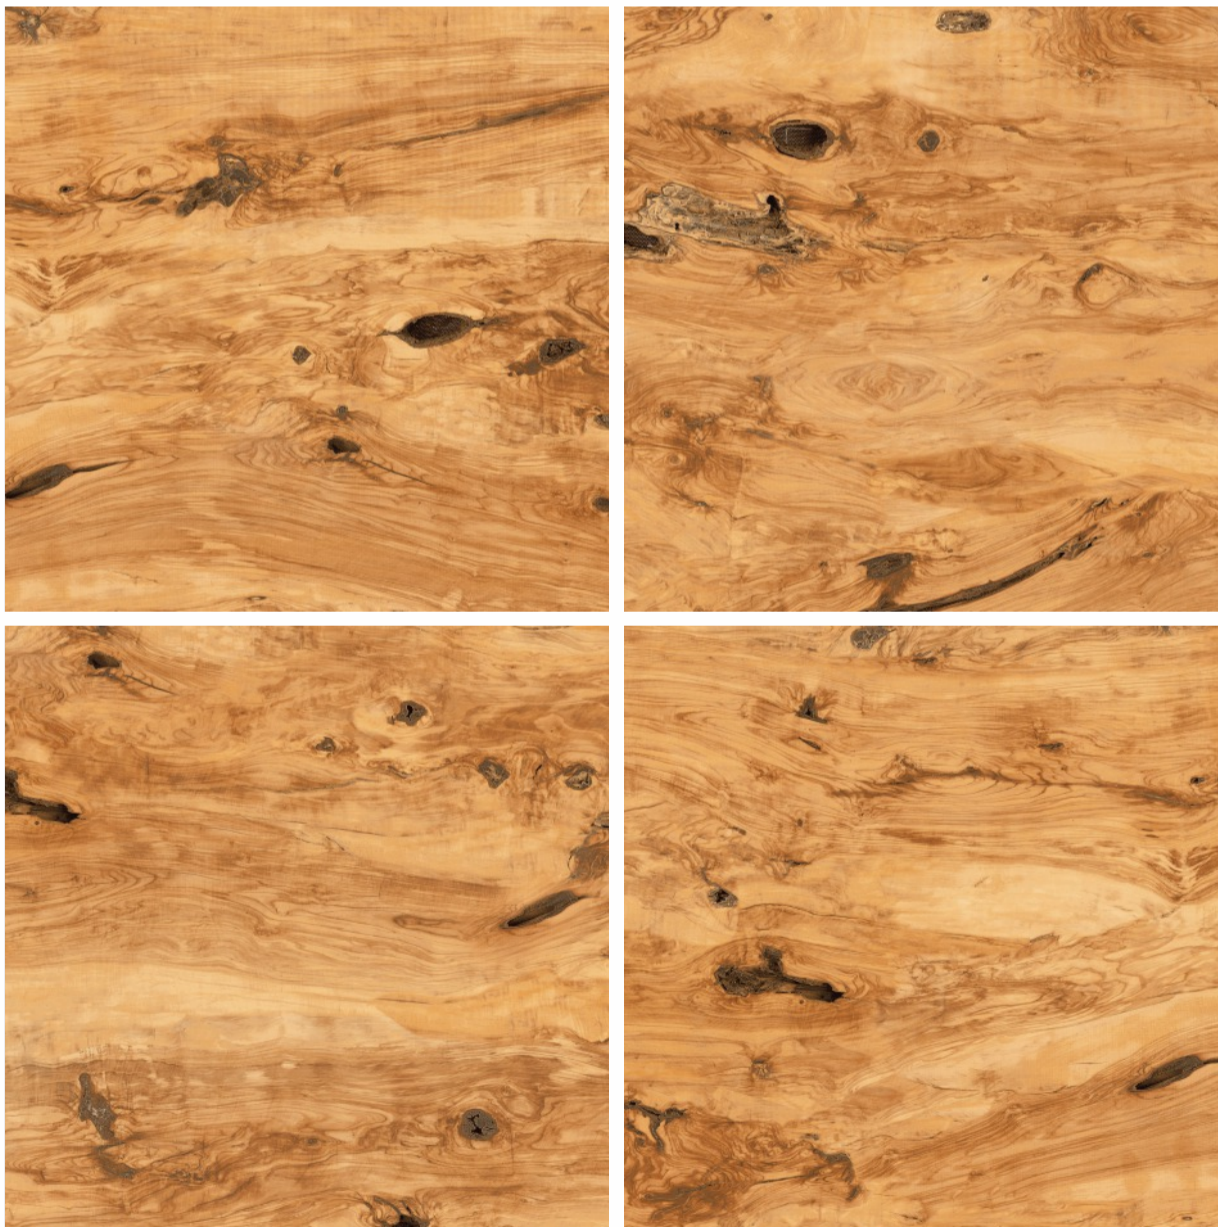

Available Random Faces

04

Matt
Finish

Floor
Tiles

Abrasion
Resistant

Anti Skid
Resistant

Scratch
Resistant

Digital
Floor