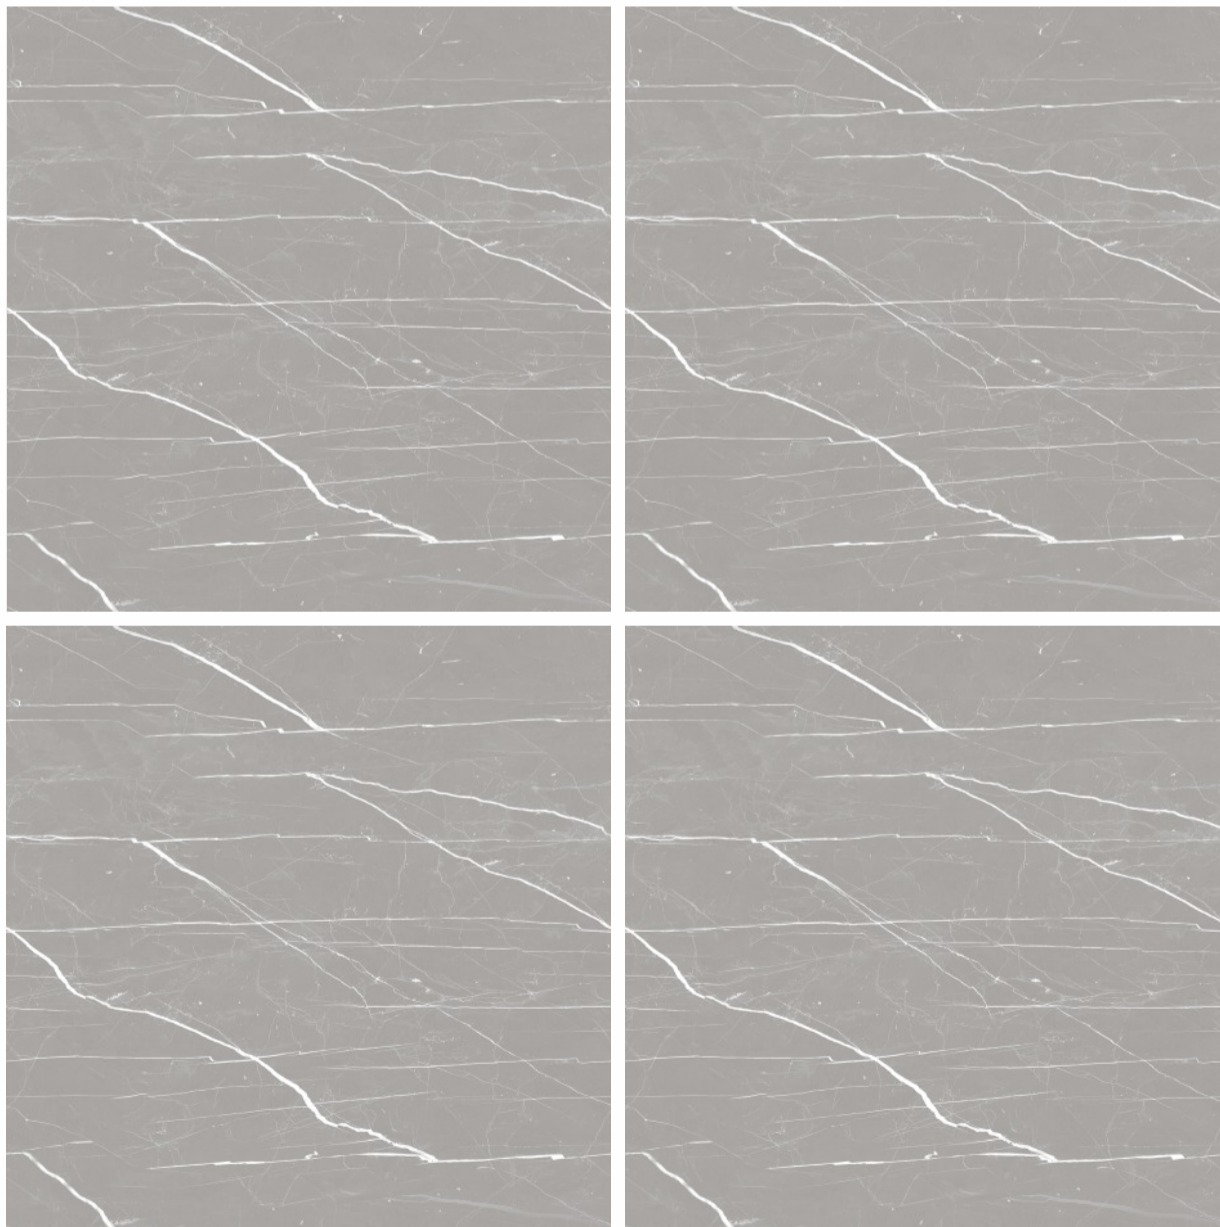

Anti Skid
Resistant

Scratch
Resistant

Digital
Floor

DIGITAL FLOOR TILES
600x600mm

BONZER[®]
TILES

ENCHANTING GRIS

Finish: **MATT**

Available Random Faces