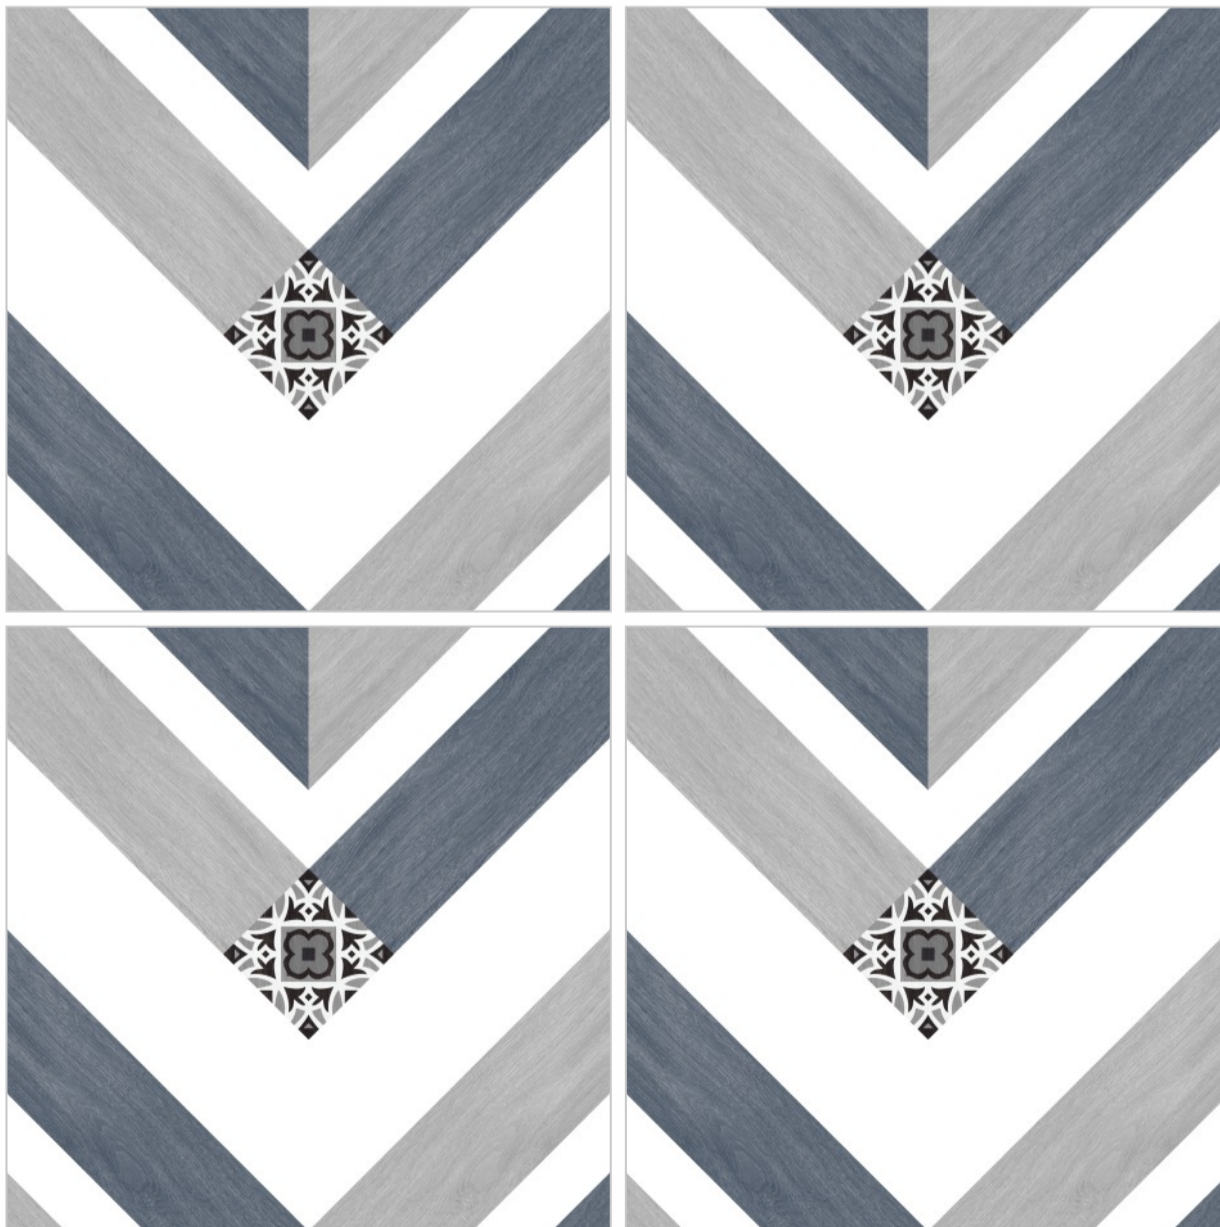

Anti Skid
Resistant

Scratch
Resistant

Digital
Floor

DIGITAL FLOOR TILES
600x600mm

BONZER[®]
TILES

EMMETT BLUE

Finish: **MATT**

Available Random Faces