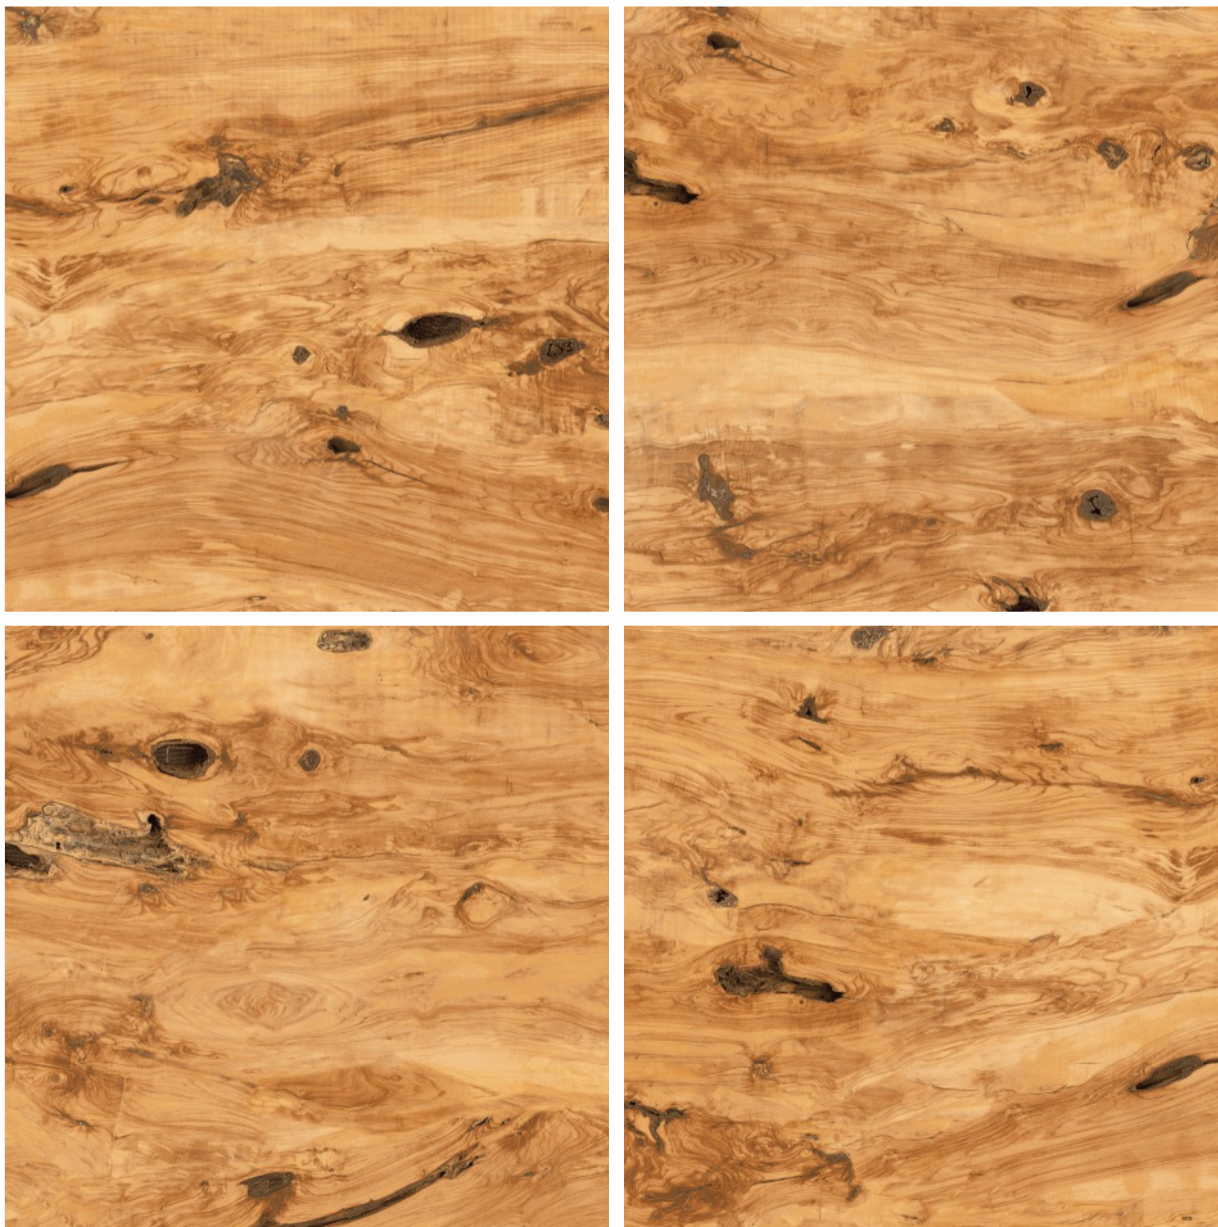

Available Random Faces

04

Sugar
Finish

Floor
Tiles

Abrasion
Resistant

Anti Skid
Resistant

Scratch
Resistant

Digital
Floor