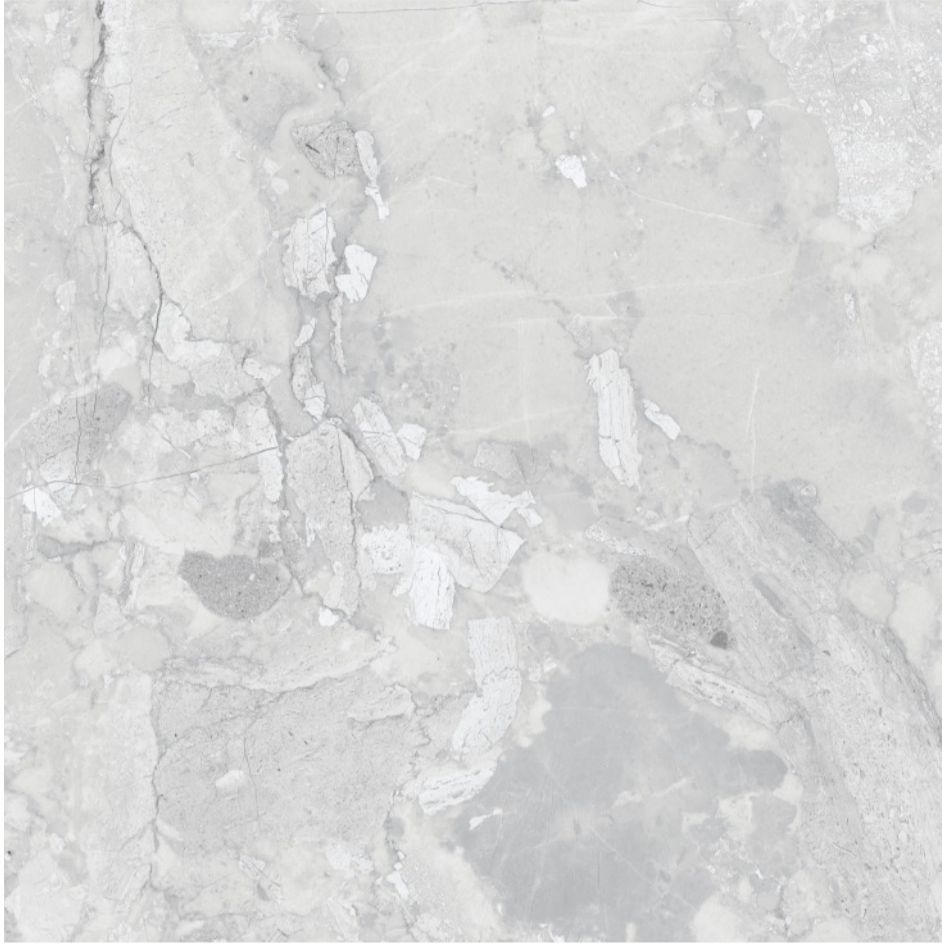

Abrasion
Resistant

Anti Skid
Resistant

Scratch
Resistant

Digital
Floor

DIGITAL FLOOR TILES
600x600mm

GENOVA GREY

Finish: **MATT**

Available Random Faces