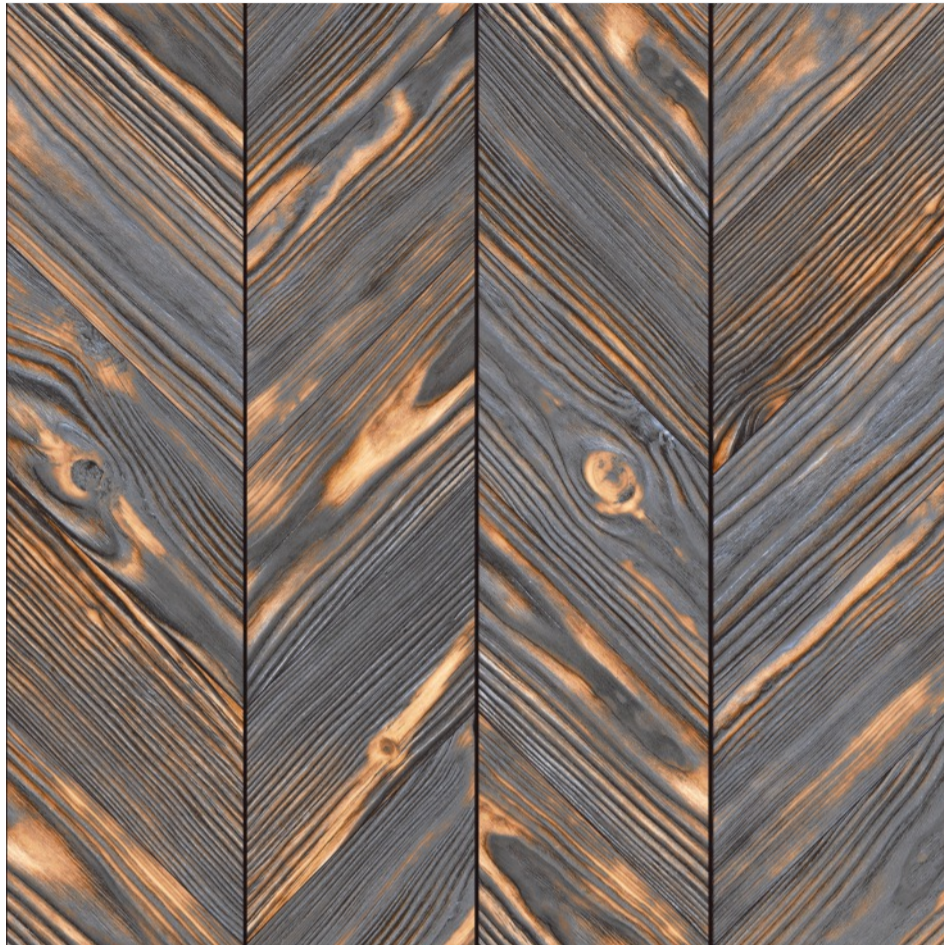

DIGITAL FLOOR TILES
600x600mm

BONZER®
TILES

EUROPEAN WOOD BLACK

Finish: **MATT**