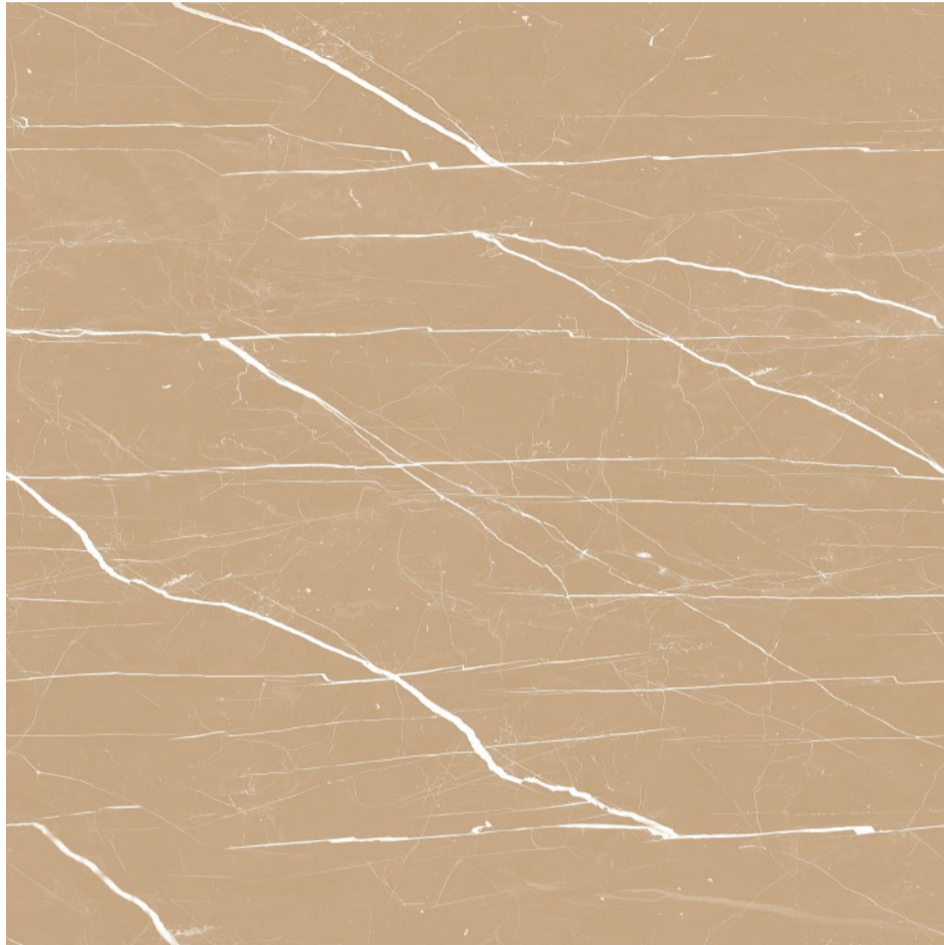

BONZER[®]
TILES

ALICE BROWN

Finish: **MATT**

Available Random Faces

01

Matt Finish

Floor Tiles

Abrasion Resistant