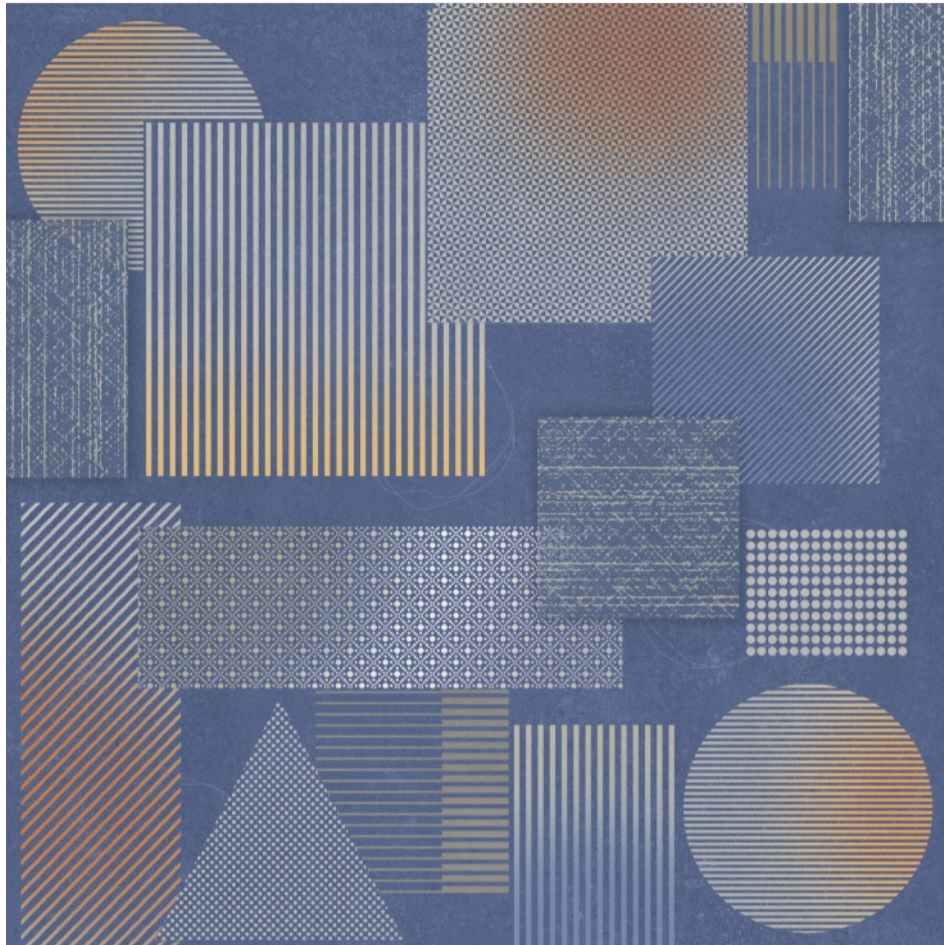

Anti Skid
Resistant

Scratch
Resistant

Digital
Floor

DIGITAL FLOOR TILES
600x600mm

BONZER[®]
TILES

ANCONA BLUE MULTI DECOR

Finish: **MATT**

Available Random Faces