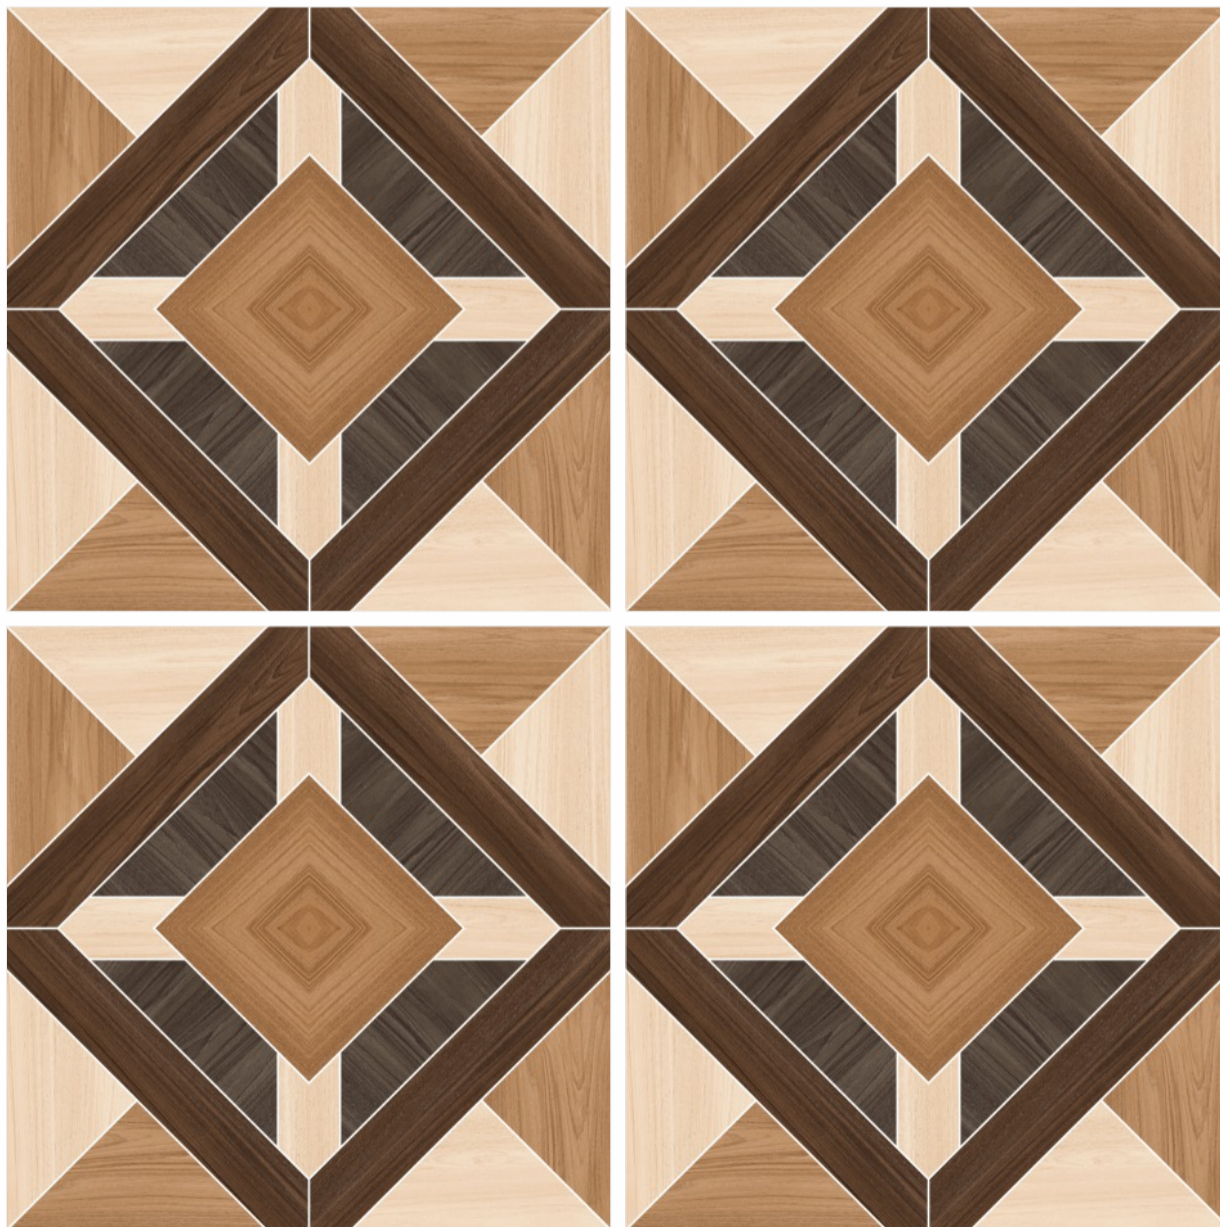

Available Random Faces

01

Matt
Finish

Floor
Tiles

Abrasion
Resistant

Anti Skid
Resistant

Scratch
Resistant

Digital
Floor