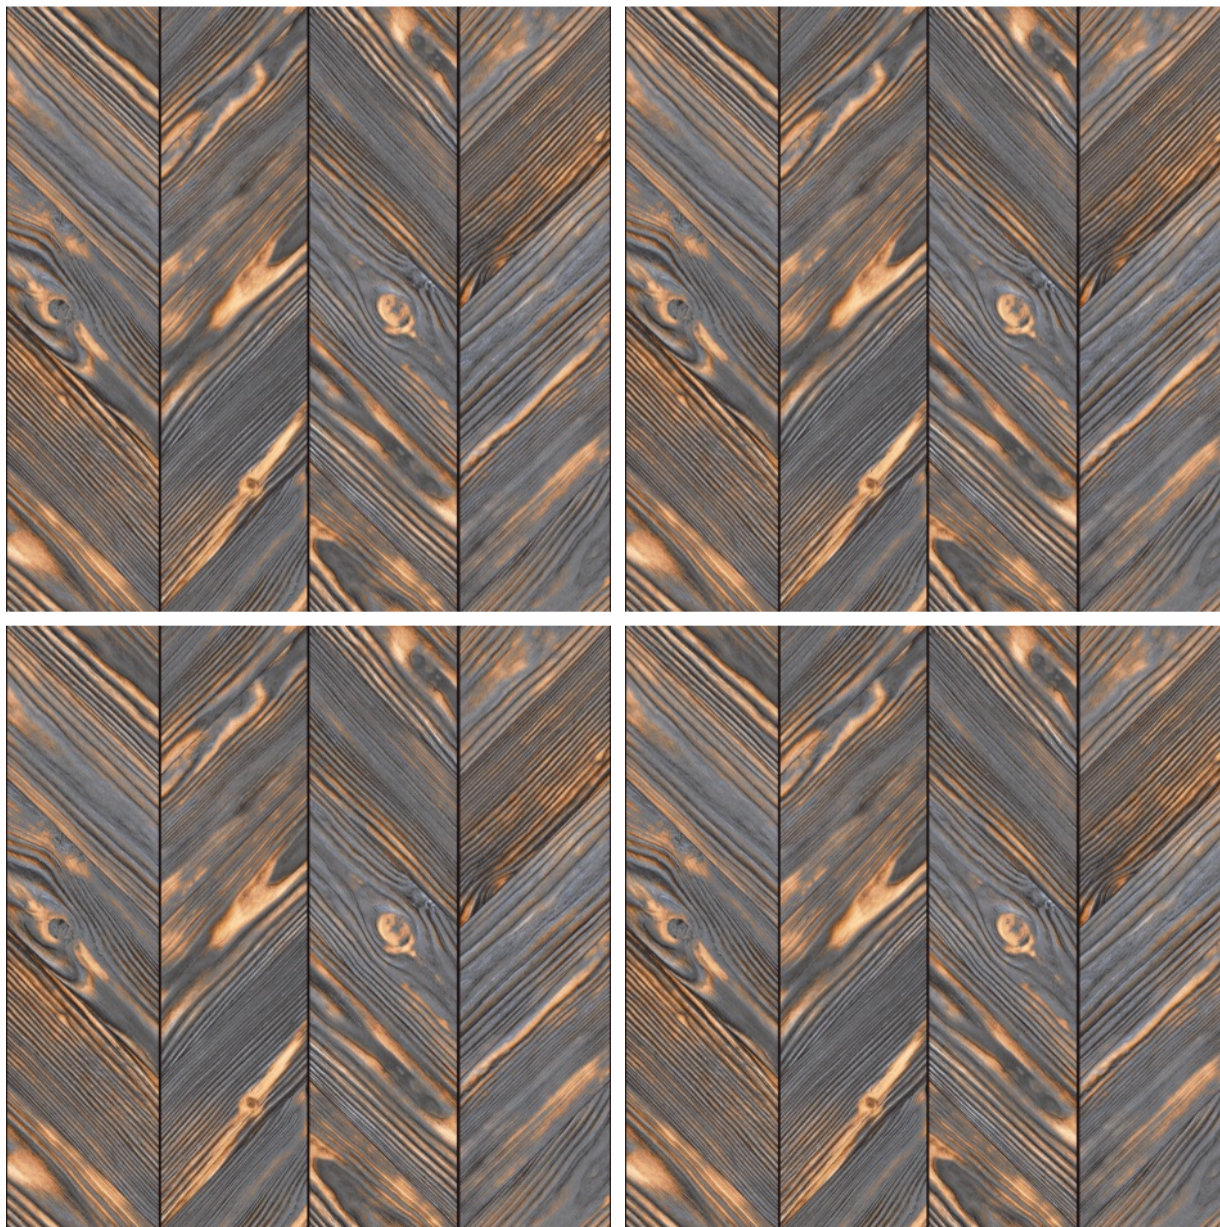

Available Random Faces

01

Matt
Finish

Floor
Tiles

Abrasion
Resistant

Anti Skid
Resistant

Scratch
Resistant

Digital
Floor