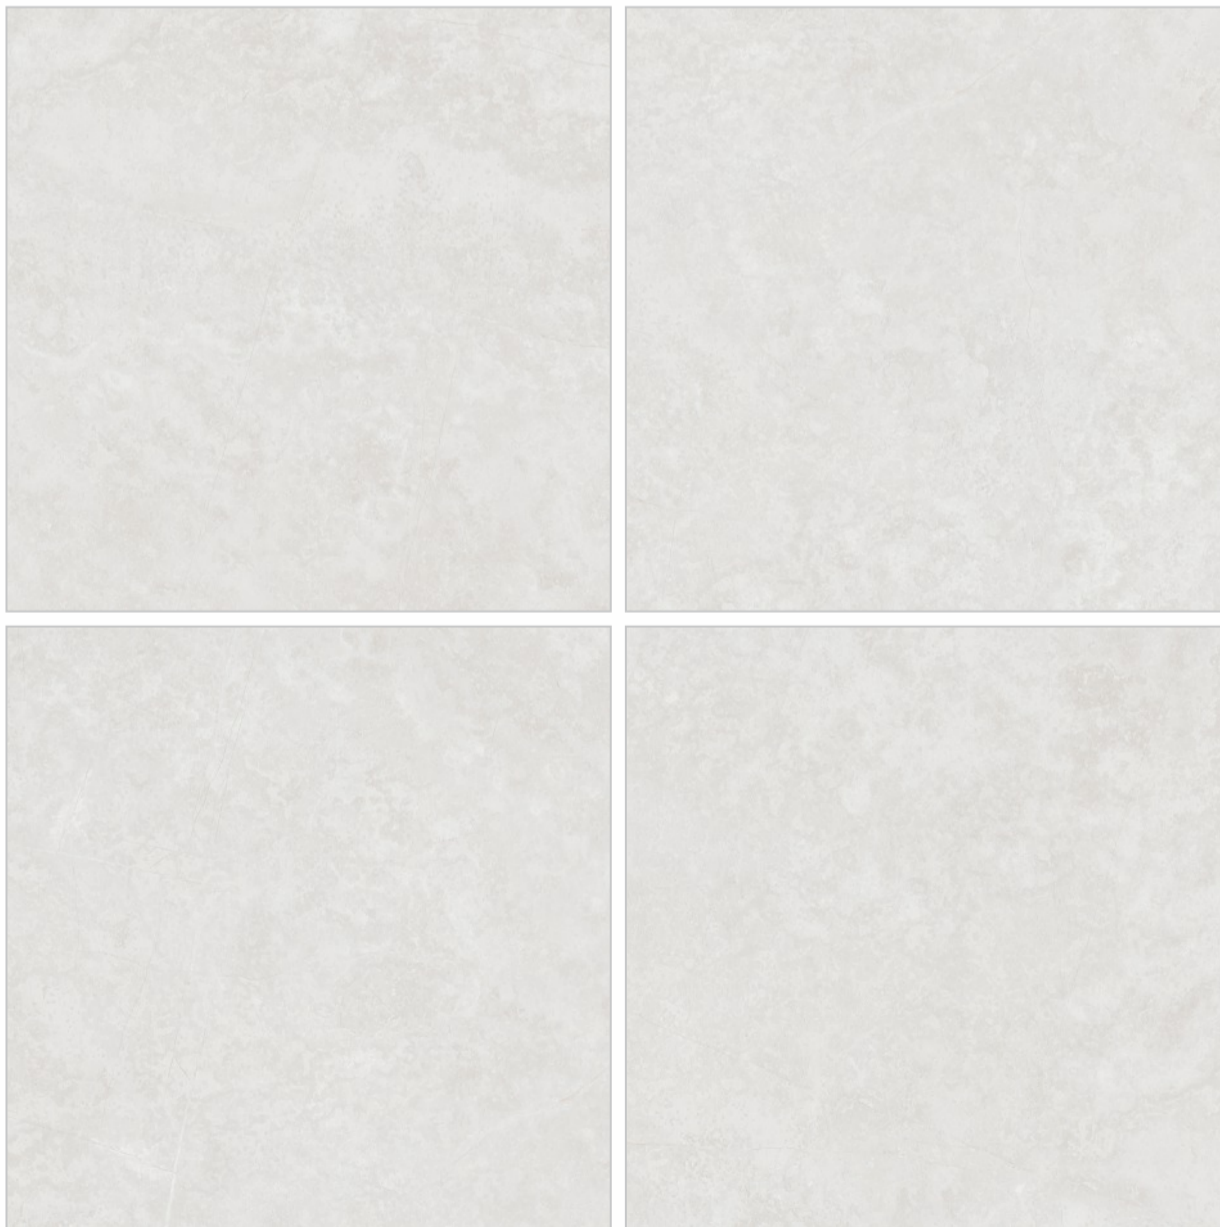

Anti Skid
Resistant

Scratch
Resistant

Digital
Floor

DIGITAL FLOOR TILES
600x600mm

FLORENCE BIANCO

Finish: **SUGAR**

Available Random Faces

04