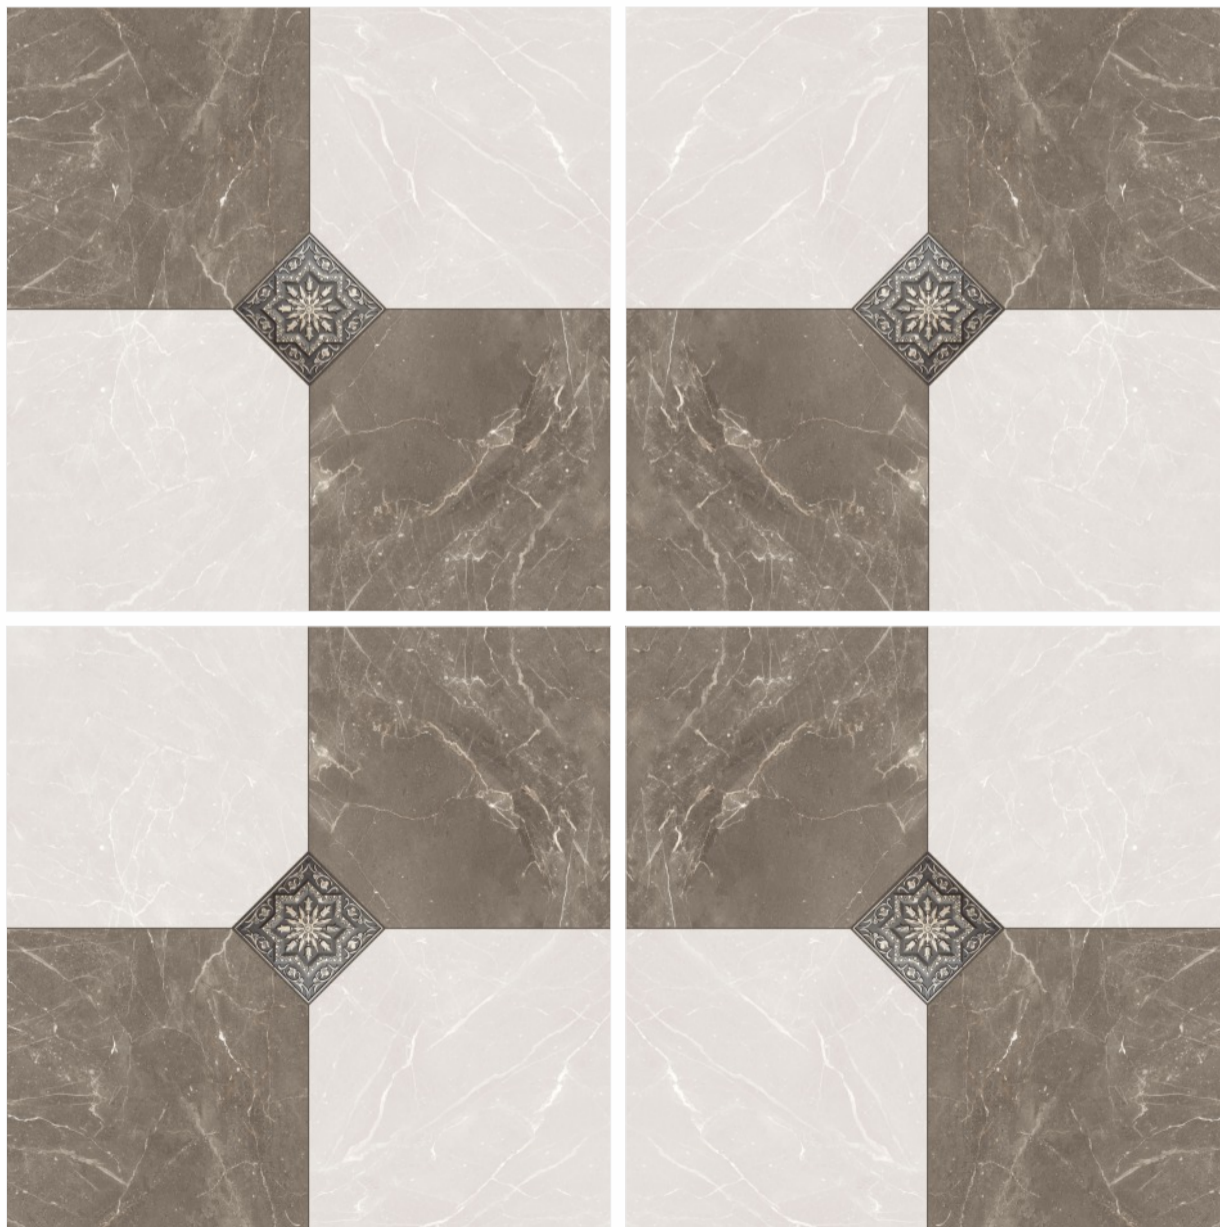

Available Random Faces

01

Matt
Finish

Floor
Tiles

Abrasion
Resistant

Anti Skid
Resistant

Scratch
Resistant

Digital
Floor