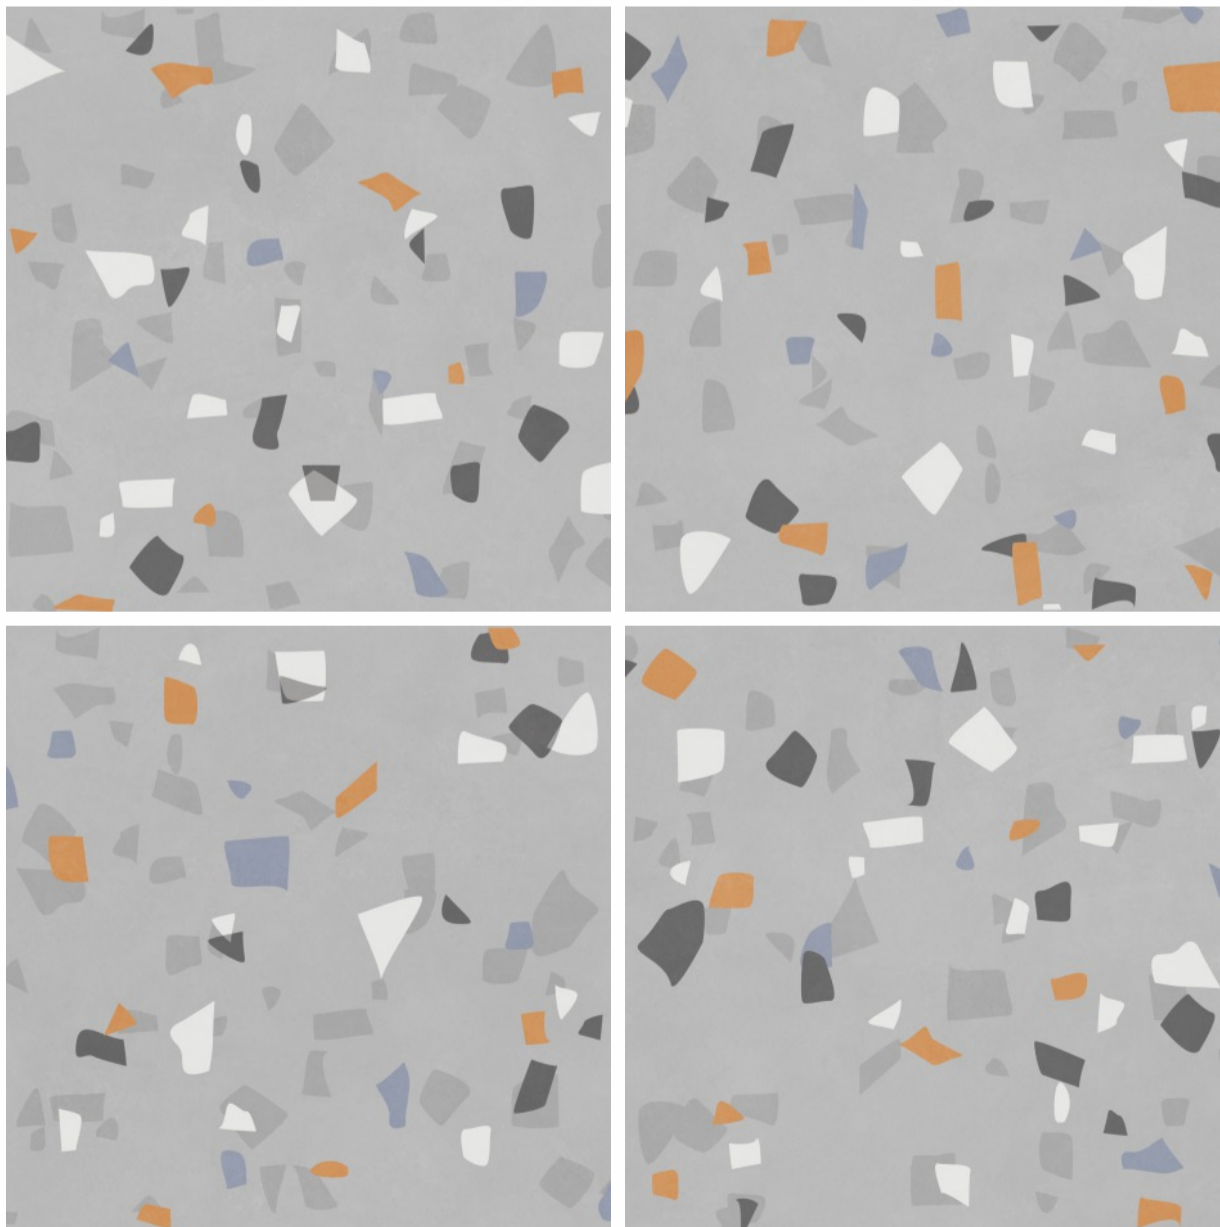

Abrasion
Resistant

Anti Skid
Resistant

Scratch
Resistant

Digital
Floor

DIGITAL FLOOR TILES
600x600mm

BONZER[®]
TILES

VICENZA SILVER

Finish: **MATT**