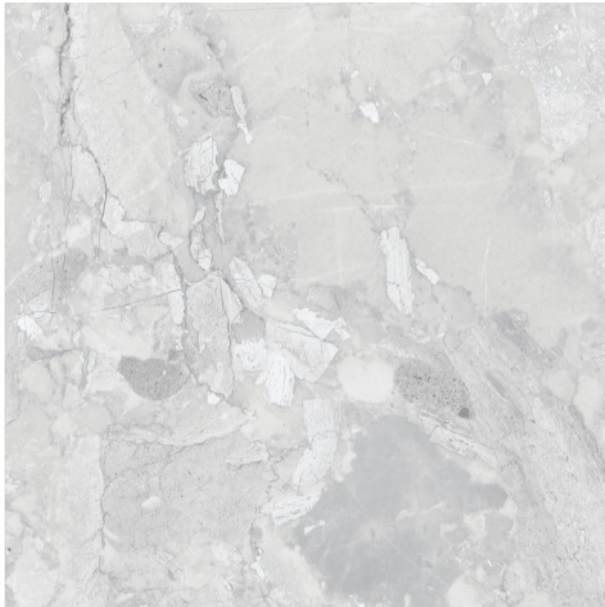

Abrasion
Resistant

Anti Skid
Resistant

Scratch
Resistant

Digital
Floor

DIGITAL FLOOR TILES
600x600mm

GENOVA GREY

Finish: **MATT**

Available Random Faces