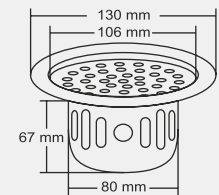

ALEX Big

Overall Size
∅ 155 mm (6 Inch)

MRP (₹)
Glossy - ₹ 810/-
Satin - ₹ 900/-

ALEX Small

Overall Size
∅ 130 mm (5 Inch)

MRP (₹)
Glossy - ₹ 690/-
Satin - ₹ 780/-

ARION Big

Overall Size
155 X 155 mm (6x6 Inch)

MRP (₹)
Glossy - ₹ 875/-
Satin - ₹ 965/-

ARION Small

Overall Size
130 x 130 mm (5x5 Inch)

MRP (₹)
Glossy - ₹ 785/-
Satin - ₹ 870/-

ASPEN Big

Overall Size
∅ 155 mm (6 Inch)

MRP (₹)
Glossy - ₹ 940/-
Satin - ₹ 1030/-

ASPEN Small

Overall Size
∅ 130 mm (5 Inch)

MRP (₹)
Glossy - ₹ 835/-
Satin - ₹ 920/-