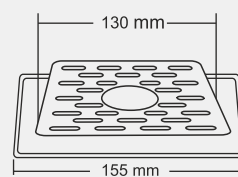

SMALL

Overall Size
130 x 130 mm
(5x5 Inch)

MRP (₹)
Glossy - ₹ 540/-
Satin - ₹ 575/-

Thickness - Frame : 1 mm | Grating : 1.5mm