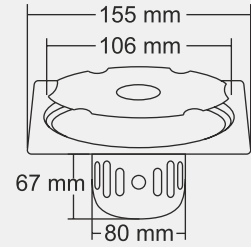

CAMRON Big

Overall Size
155 X 155 mm (6x6 Inch)

MRP (₹)
Glossy - ₹ 1180/-
Satin - ₹ 1265/-

CAMRON Small

Overall Size
130 x 130 mm (5x5 Inch)

MRP (₹)
Glossy - ₹ 1050/-
Satin - ₹ 1135/-

KEVIN Big New Model

Overall Size
155 X 155 mm (6x6 inch)

MRP (₹)
Glossy - ₹ 1060/-
Satin - ₹ 1120/-

Thickness - Frame : 1 mm | Grating : 1.5mm

KEVIN Small

Overall Size
130 X 130 mm (5x5 inch)

MRP (₹)
Glossy - ₹ 900/-
Satin - ₹ 960/-

Thickness - Frame : 1 mm | Grating : 1.5mm

KIAN Big New Model

Overall Size
155 X 155 mm (6x6 inch)

MRP (₹)
Glossy - ₹ 1060/-
Satin - ₹ 1120/-

Thickness - Frame : 1 mm | Grating : 1.5mm

KIAN Small

Overall Size
130 X 130 mm (5x5 inch)

MRP (₹)
Glossy - ₹ 900/-
Satin - ₹ 960/-

Thickness - Frame : 1 mm | Grating : 1.5mm