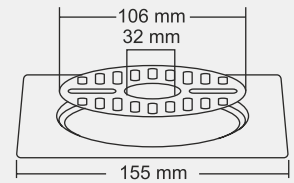

ERICA Big

Overall Size
155 X 155 mm (6x6 Inch)

MRP (₹)
Glossy - ₹ 530/-
Satin - ₹ 560/-

ERICA Small

Overall Size
130 x 130 mm (5x5 Inch)

MRP (₹)
Glossy - ₹ 460/-
Satin - ₹ 490/-

JAYCE Big

Overall Size
∅155 mm (6 Inch)

MRP (₹)
Glossy - ₹ 395/-
Satin - ₹ 425/-

JAYCE Small

Overall Size
∅130 mm (5 Inch)

MRP (₹)
Glossy - ₹ 335/-
Satin - ₹ 370/-

JERRY Big

Overall Size
155 X 155 mm (6x6 Inch)

MRP (₹)
Glossy - ₹ 455/-
Satin - ₹ 485/-

JERRY Small

Overall Size
130 x 130 mm (5x5 Inch)

MRP (₹)
Glossy - ₹ 385/-
Satin - ₹ 415/-