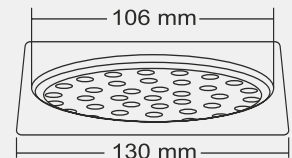

IVANA Big

Overall Size
155 X 155 mm (6x6 Inch)

MRP (₹)
Glossy - ₹ 340/-
Satin - ₹ 380/-

IVANA Small

Overall Size
130 x 130 mm (5x5 Inch)

MRP (₹)
Glossy - ₹ 265/-
Satin - ₹ 295/-

ELISA Big

Overall Size
155 X 155 mm (6x6 Inch)