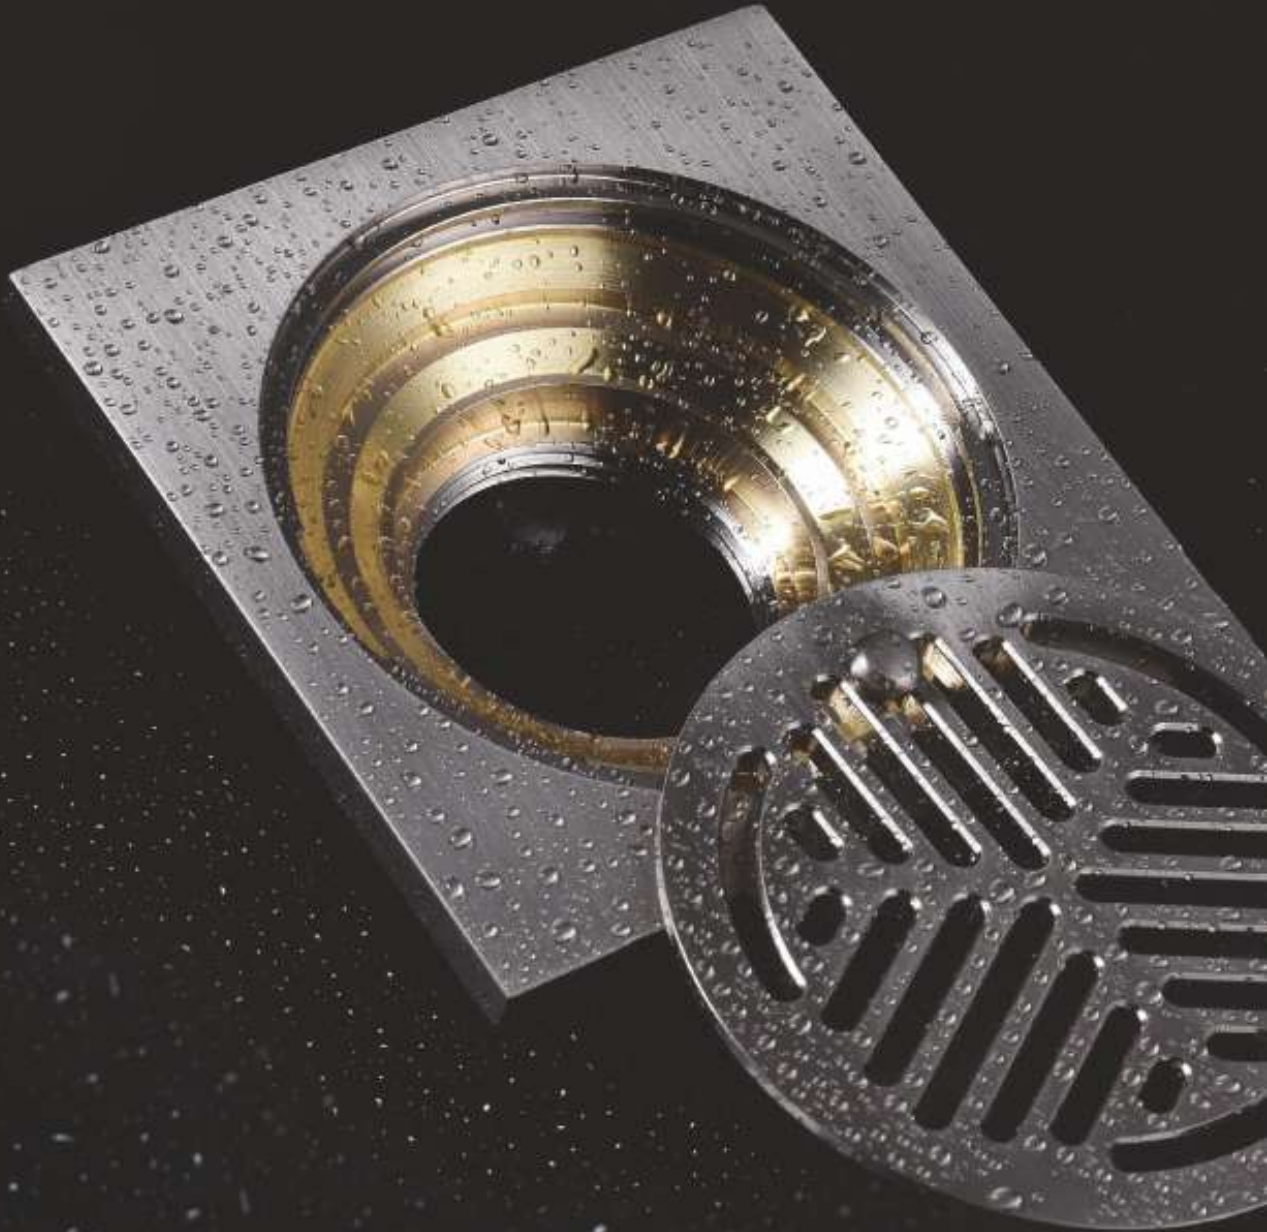

India's No. 1
NIRALI
NG
STAINLESS STEEL KITCHEN SINKS

CLANZO®

— *Designer* —

FLOOR DRAINS