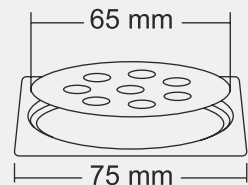

Design Regd.

KROME Junior

Overall Size
75 x 75 mm (3x3 Inch)

MRP (₹)
Glossy - ₹ 210/-
Satin - ₹ 245/-

Design Regd.

KEON Big

Overall Size
∅155 mm (6 Inch)

MRP (₹)
Glossy - ₹ 395/-
Satin - ₹ 425/-