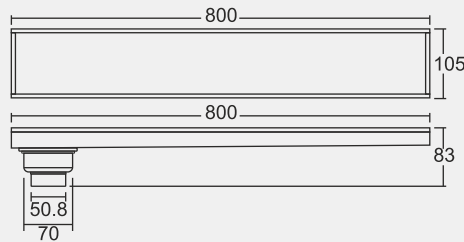

Grating Thickness: 1.2 mm
Frame Thickness: 0.8 mm
Tile Insert

BIG

Overall Size
800 x 105 x 83 mm
(31.50 x 4 x 3.27 Inch)

MRP (₹) Glossy - ₹ 11550/-

BIG

Overall Size
800 x 105 x 83 mm
(31.50 x 4 x 3.27 Inch)