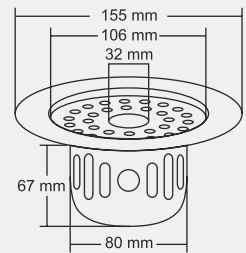

ALENA Big

Overall Size
155 X 155 mm (6x6 Inch)

MRP (₹)
Glossy - ₹ 1050/-
Satin - ₹ 1135/-

ALENA Small

Overall Size
130 x 130 mm (5x5 Inch)

MRP (₹)
Glossy - ₹ 920/-
Satin - ₹ 1000/-

BELLA Big

Overall Size
ø155 mm (6 Inch)

MRP (₹)
Glossy - ₹ 810/-
Satin - ₹ 900/-

BELLA Small

Overall Size
ø130 mm (5 Inch)

MRP (₹)
Glossy - ₹ 690/-
Satin - ₹ 780/-

BENTO Big

Overall Size
155 X 155 mm (6x6 Inch)

MRP (₹)
Glossy - ₹ 875/-
Satin - ₹ 965/-

BENTO Small

Overall Size
130 x 130 mm (5x5 Inch)

MRP (₹)
Glossy - ₹ 785/-
Satin - ₹ 870/-