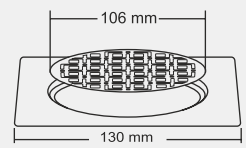

BIG

Size : 6 x 6 inch
(155 x 155 mm)

MRP (₹)
Glossy - ₹ 980/-
Satin - ₹ 1020/-

Thickness - Frame : 1 mm | Grating : 1.5mm

SMALL

Size : 5 x 5 inch
(130 x 130 mm)

MRP (₹)
Glossy - ₹ 880/-
Satin - ₹ 920/-

Design Reg. Pending