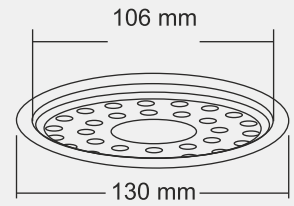

JOY

Overall Size
ø130 mm (5 Inch)

MRP (₹)
Glossy - ₹ 250/-
Satin - ₹ 280/-