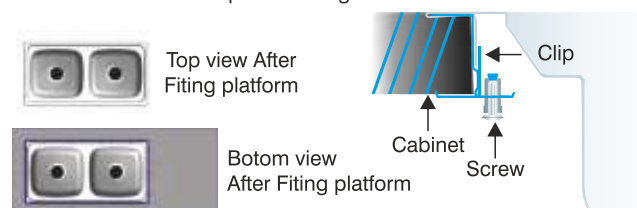

Inset Sink Fitting Instructions

Step - 1

Place the sink in upside down position. Then attach clips into rectangular slots of the rim along the border, as shown in the sketch.

Step - 2

Step - 3

Step - 4

Turn the bracket of the clip 90 degrees so that the teeth of clips are under the tabletop. First tighten the center clips of each roil and then move to the outside clips. All clips must be tightened evenly. Do not over tighten the clips as damage can occur.