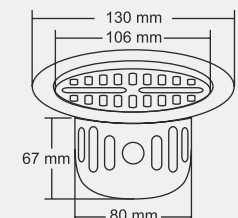

MRP (₹)
Glossy - ₹ 940/-
Satin - ₹ 1030/-

Design Reg. Pending

ASPEN Small

Overall Size
∅ 130 mm (5 Inch)

MRP (₹)
Glossy - ₹ 835/-
Satin - ₹ 920/-

Design Reg. Pending

ALENA Big

Overall Size
155 X 155 mm (6x6 Inch)