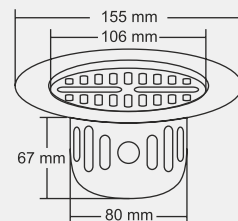

ALEX Big

Overall Size
∅ 155 mm (6 Inch)

MRP (₹)
Glossy - ₹ 810/-
Satin - ₹ 900/-

ALEX Small

Overall Size
∅ 130 mm (5 Inch)

MRP (₹)
Glossy - ₹ 690/-
Satin - ₹ 780/-

ARION Big

Overall Size
155 X 155 mm (6x6 Inch)

MRP (₹)
Glossy - ₹ 875/-
Satin - ₹ 965/-

ARION Small

Overall Size
130 x 130 mm (5x5 Inch)

MRP (₹)
Glossy - ₹ 785/-
Satin - ₹ 870/-

ASPEN Big

Overall Size
∅ 155 mm (6 Inch)

MRP (₹)
Glossy - ₹ 940/-
Satin - ₹ 1030/-

ASPEN Small

Overall Size
∅ 130 mm (5 Inch)

MRP (₹)
Glossy - ₹ 835/-
Satin - ₹ 920/-