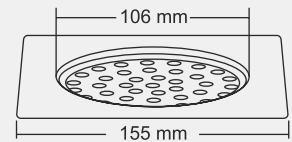

IVANA Big

Overall Size
155 X 155 mm (6x6 Inch)

MRP (₹)
Glossy - ₹ 340/-
Satin - ₹ 380/-

IVANA Small

Overall Size
130 x 130 mm (5x5 Inch)

MRP (₹)
Glossy - ₹ 265/-
Satin - ₹ 295/-

ELISA Big

Overall Size
155 X 155 mm (6x6 Inch)