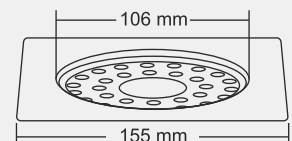

ELISA Small

Overall Size
130 x 130 mm (5x5 Inch)

MRP (₹)
Glossy - ₹ 265/-
Satin - ₹ 295/-