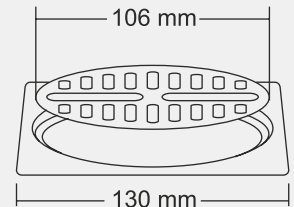

Design Reg.

ELVIN Small

Overall Size
130 x 130 mm (5x5 Inch)

MRP (₹)
Glossy - ₹ 460/-
Satin - ₹ 490/-

Design Reg.

ELIA Big

Overall Size
∅155 mm (6 Inch)

MRP (₹)
Glossy - ₹ 455/-
Satin - ₹ 485/-