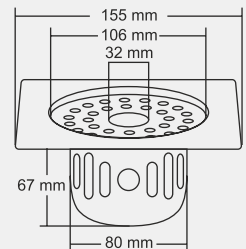

ALENA Big

Overall Size
155 X 155 mm (6x6 Inch)

MRP (₹)
Glossy - ₹ 1050/-
Satin - ₹ 1135/-

ALENA Small

Overall Size
130 x 130 mm (5x5 Inch)

MRP (₹)
Glossy - ₹ 920/-
Satin - ₹ 1000/-

BELLA Big

Overall Size
ø155 mm (6 Inch)

MRP (₹)
Glossy - ₹ 810/-
Satin - ₹ 900/-

BELLA Small

Overall Size
ø130 mm (5 Inch)

MRP (₹)
Glossy - ₹ 690/-
Satin - ₹ 780/-

BENTO Big

Overall Size
155 X 155 mm (6x6 Inch)

MRP (₹)
Glossy - ₹ 875/-
Satin - ₹ 965/-

BENTO Small

Overall Size
130 x 130 mm (5x5 Inch)

MRP (₹)
Glossy - ₹ 785/-
Satin - ₹ 870/-