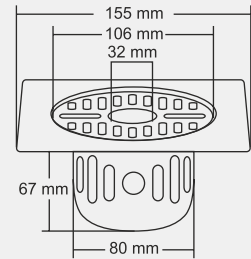

BARON Big

Overall Size
ø155 mm (6 Inch)

MRP (₹)
Glossy - ₹ 940/-
Satin - ₹ 1030/-

BARON Small

Overall Size
ø130 mm (5 Inch)

MRP (₹)
Glossy - ₹ 835/-
Satin - ₹ 920/-

BENITO Big

Overall Size
155 X 155 mm (6x6 Inch)

MRP (₹)
Glossy - ₹ 1050/-
Satin - ₹ 1135/-

BENITO Small

Overall Size
130 x 130 mm (5x5 Inch)

MRP (₹)
Glossy - ₹ 920/-
Satin - ₹ 1000/-

CORNEL Big

Overall Size
155 X 155 mm (6x6 Inch)

MRP (₹)
Glossy - ₹ 1180/-
Satin - ₹ 1265/-

CORNEL Small

Overall Size
130 X 130 mm (5x5 Inch)

MRP (₹)
Glossy - ₹ 1050/-
Satin - ₹ 1135/-