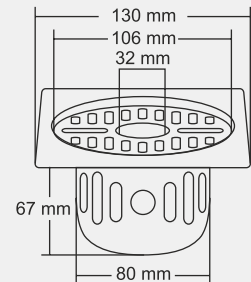

MRP (₹)
Glossy - ₹ 1050/-
Satin - ₹ 1135/-

Design Reg.

BENITO Small

Overall Size
130 x 130 mm (5x5 Inch)

MRP (₹)
Glossy - ₹ 920/-
Satin - ₹ 1000/-

Design Reg.

CORNEL Big

Overall Size
155 X 155 mm (6x6 Inch)