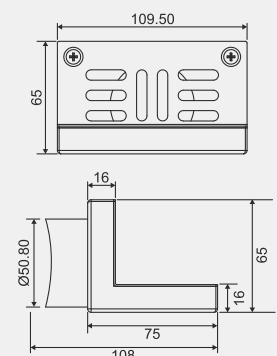

Thickness
Grating : 1mm
Frame : 2 mm

ALDON

Overall Size
79 x 79 mm (3x3 inch) 2 pcs

MRP (₹)
Glossy - ₹ 490/-
Satin - ₹ 530/-

Thickness
Grating : 1mm
Frame : 2 mm

LARK

Overall Size
109.5 x 75 x 65 mm
(4.31 x 2.95 x 2.56 inch)

MRP (₹)
4800/-

Thickness
Grating : 1mm
Frame : 1.2 mm

LEROY

Tile Insert 12 mm Tray

Material : Brass Chrome Plated

BIG

Overall Size
150 x 150 mm
(6 x 6 Inch)

MRP (₹) 6860/-