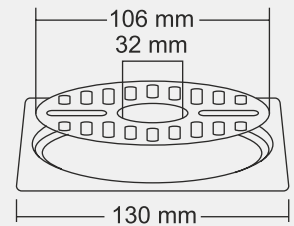

Design Regd.

ERICA Small

Overall Size
130 x 130 mm (5x5 Inch)

MRP (₹)
Glossy - ₹ 460/-
Satin - ₹ 490/-

Design Regd.

JAYCE Big

Overall Size
∅155 mm (6 Inch)

MRP (₹)
Glossy - ₹ 395/-
Satin - ₹ 425/-