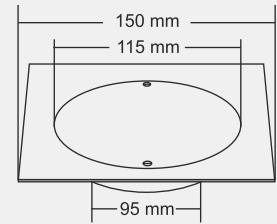

ALISON

Overall Size
150 x 150 mm (6x 6inch) 2 pcs

MRP (₹)
Glossy - ₹ 1125/-
Satin - ₹ 1165/-

Thickness : 2 mm