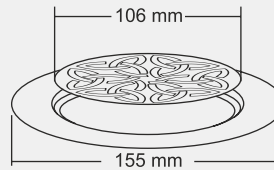

BIG

Size : 6 x 6 inch
(155 x 155 mm)

MRP (₹)
Glossy - ₹ 980/-
Satin - ₹ 1020/-

Thickness - Frame : 1 mm | Grating : 1.5mm

SMALL

Size : 5 x 5 inch
(130 x 130 mm)

MRP (₹)
Glossy - ₹ 880/-
Satin - ₹ 920/-

Design Reg. Pending

ASTON

BIG

Size : 6 inch
(Ø155 mm)

MRP (₹)
Glossy - ₹ 980/-
Satin - ₹ 1020/-

Thickness - Frame : 1 mm | Grating : 1.5mm

SMALL

Size : 5 inch
(Ø130 mm)

MRP (₹)
Glossy - ₹ 880/-
Satin - ₹ 920/-

Design Reg.

FLUXO

BIG

Size : 6 x 6 inch
(155 x 155 mm)

MRP (₹)
Glossy - ₹ 980/-
Satin - ₹ 1020/-

Thickness - Frame : 1 mm | Grating : 1.5mm

SMALL

Size : 5 x 5 inch
(130 x 130 mm)