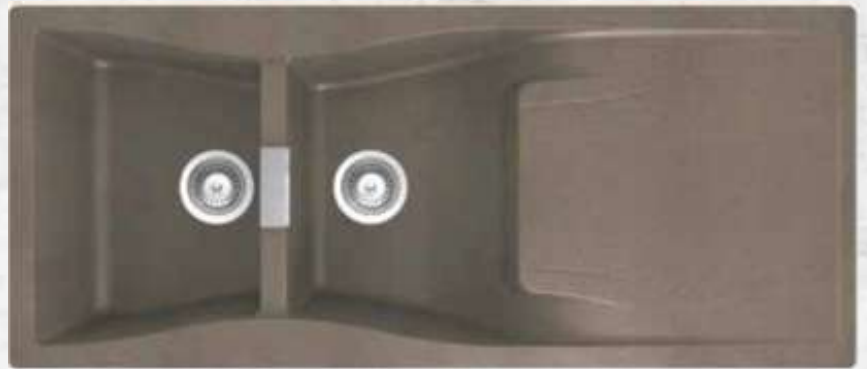

12 Models | **12** Sizes

Quartz
Premium Range

Add colour to your kitchen

Features

- Made from granite, ultra-granite and quartz compound material
- Optimum hygiene protection (dirt simply runs off)
- Naturally anti-bacterial
- Robust and easy to clean