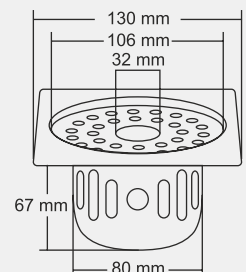

MRP (₹)
Glossy - ₹ 875/-
Satin - ₹ 965/-

Design Reg. Pending

BENTO Small

Overall Size
130 x 130 mm (5x5 Inch)

MRP (₹)
Glossy - ₹ 785/-
Satin - ₹ 870/-

Design Reg. Pending

BARON Big

Overall Size
ø155 mm (6 Inch)