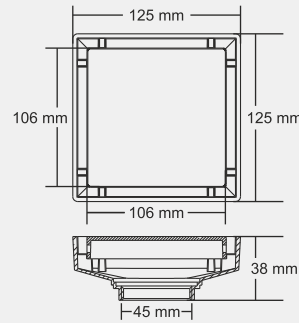

SMALL

Overall Size
125 x 125 mm
(5 x 5 Inch)

MRP (₹) 4655/-