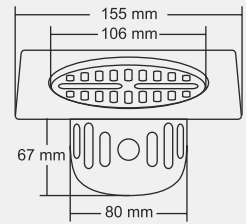

ALENA Big

Overall Size
155 X 155 mm (6x6 Inch)

MRP (₹)
Glossy - ₹ 1050/-
Satin - ₹ 1135/-

ALENA Small

Overall Size
130 x 130 mm (5x5 Inch)

MRP (₹)
Glossy - ₹ 920/-
Satin - ₹ 1000/-

BELLA Big

Overall Size
ø155 mm (6 Inch)

MRP (₹)
Glossy - ₹ 810/-
Satin - ₹ 900/-

BELLA Small

Overall Size
ø130 mm (5 Inch)

MRP (₹)
Glossy - ₹ 690/-
Satin - ₹ 780/-

BENTO Big

Overall Size
155 X 155 mm (6x6 Inch)

MRP (₹)
Glossy - ₹ 875/-
Satin - ₹ 965/-

BENTO Small

Overall Size
130 x 130 mm (5x5 Inch)

MRP (₹)
Glossy - ₹ 785/-
Satin - ₹ 870/-