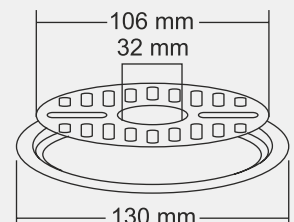

Design Reg.

ELIA Small

Overall Size
∅130 mm (5 Inch)

MRP (₹)
Glossy - ₹ 400/-
Satin - ₹ 440/-

Design Reg.

ERICA Big

Overall Size
155 X 155 mm (6x6 Inch)

MRP (₹)
Glossy - ₹ 530/-
Satin - ₹ 560/-