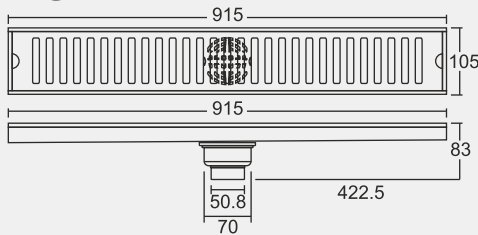

SMALL

Overall Size MRP (₹)
600 x 105 x 83 mm Glossy - ₹ 6860/-
(23.63 x 4 x 3.27 Inch)

Large Center Drain

Small Center Drain

BIG

Overall Size MRP (₹)
800 x 105 x 83 mm Glossy - ₹ 8120/-
(31.50 x 4 x 3.27 Inch)