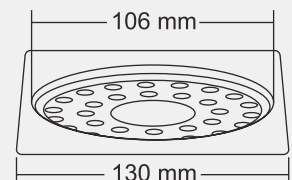

ELISA Small

Overall Size
130 x 130 mm (5x5 Inch)

MRP (₹)
Glossy - ₹ 265/-
Satin - ₹ 295/-