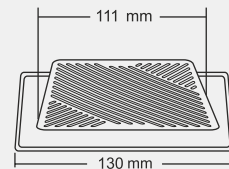

SMALL

Size : 5 x 5 inch
(130 x 130 mm)

MRP (₹)
Glossy - ₹ 1180/-
Satin - ₹ 1220/-

Thickness - Frame : 1 mm | Grating : 1.5mm

Design Reg. Pending

WINDSOR

BIG

Size : 6 x 6 inch
(155 x 155 mm)