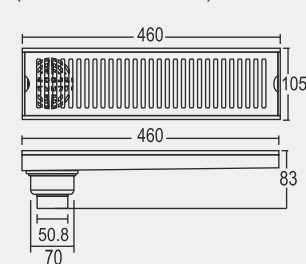

MINI

Overall Size   MRP (₹)
460 x 105 x 83 mm   Glossy - ₹ 6515/-
(18 x 4 x 3.27 Inch)

*Outflow : 20 liter/minute (± 2 liter)