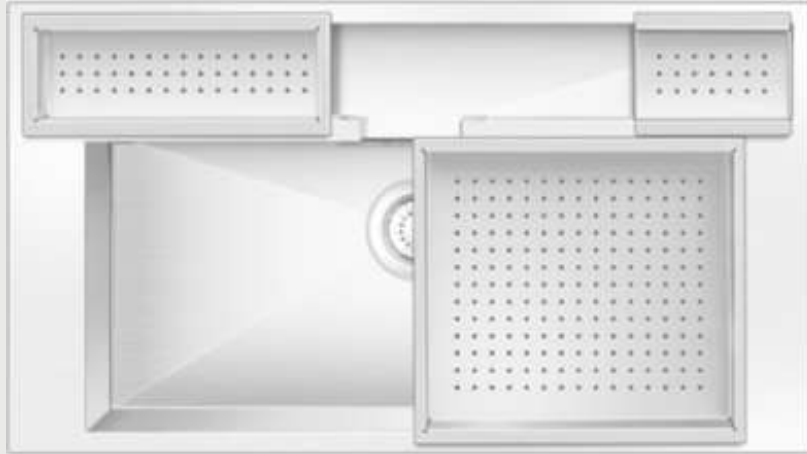

7
Models

7
Sizes

THE STUNNING
EXPPELL
SINK RANGE

Revolutionise Your Space with Accessories

Utterly smart, utterly sleek, utterly futuristic. Presenting the Expell Range to carve out new profiles in kitchen sinks. Simply an art piece combined with trendy geometric shape, rugged, heavy-duty performances in hairline satin finish. Each bowl with single-line sharp bend and angularity for the right slope. Expell captures it with elegance and functionality.

AISI 304 quality | 1.2 mm thickness

Download Expell Range
With the Accessories