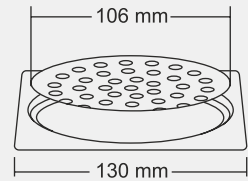

Design Regd.

KROME Small

Overall Size
130 mm x 130 mm (5x5 Inch)

MRP (₹)
Glossy - ₹ 385/-
Satin - ₹ 415/-

Design Regd.

KROME Mini

Overall Size
102 X 102 mm (4x4 Inch)

MRP (₹)
Glossy - ₹ 230/-
Satin - ₹ 265/-