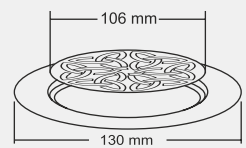

BIG

Size : 6 x 6 inch
(155 x 155 mm)

MRP (₹)
Glossy - ₹ 980/-
Satin - ₹ 1020/-

Thickness - Frame : 1 mm | Grating : 1.5mm

SMALL

Size : 5 x 5 inch
(130 x 130 mm)

MRP (₹)
Glossy - ₹ 880/-
Satin - ₹ 920/-

Design Reg. Pending

ASTON

BIG

Size : 6 inch
(Ø155 mm)

MRP (₹)
Glossy - ₹ 980/-
Satin - ₹ 1020/-

Thickness - Frame : 1 mm | Grating : 1.5mm

SMALL

Size : 5 inch
(Ø130 mm)

MRP (₹)
Glossy - ₹ 880/-
Satin - ₹ 920/-

Design Reg.

FLUXO

BIG

Size : 6 x 6 inch
(155 x 155 mm)

MRP (₹)
Glossy - ₹ 980/-
Satin - ₹ 1020/-

Thickness - Frame : 1 mm | Grating : 1.5mm

SMALL

Size : 5 x 5 inch
(130 x 130 mm)