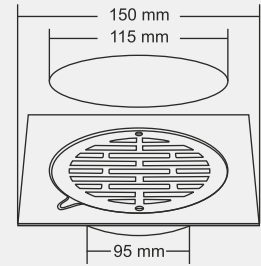

ALDEN

Overall Size
150 x 150 mm (6x 6inch) 3 pcs

MRP (₹)
Glossy - ₹ 1225/-
Satin - ₹ 1295/-

Thickness
Grating : 1mm
Frame : 2 mm
Top Cover : 2 mm