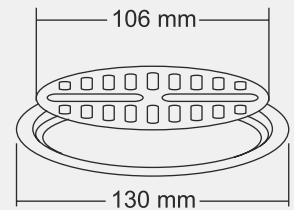

Design Reg.

ELINA Small

Overall Size
∅130 mm (5Inch)

MRP (₹)
Glossy - ₹ 400/-
Satin - ₹ 440/-

Design Reg.

ELVIN Big

Overall Size
155 X 155 mm (6x6 Inch)

MRP (₹)
Glossy - ₹ 530/-
Satin - ₹ 560/-