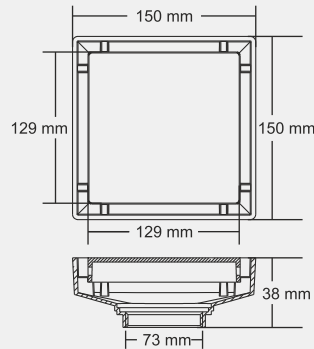

MRP (₹)
4800/-

Thickness
Grating : 1mm
Frame : 1.2 mm

LEROY

Tile Insert 12 mm Tray

Material : Brass Chrome Plated

BIG

Overall Size
150 x 150 mm
(6 x 6 Inch)

MRP (₹) 6860/-