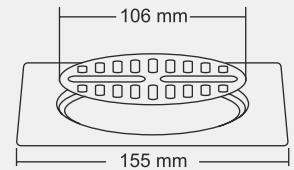

ELINA Big

Overall Size
∅155 mm (6Inch)

MRP (₹)
Glossy - ₹ 455/-
Satin - ₹ 485/-

ELINA Small

Overall Size
∅130 mm (5Inch)

MRP (₹)
Glossy - ₹ 400/-
Satin - ₹ 440/-

ELVIN Big

Overall Size
155 X 155 mm (6x6 Inch)

MRP (₹)
Glossy - ₹ 530/-
Satin - ₹ 560/-

ELVIN Small

Overall Size
130 x 130 mm (5x5 Inch)

MRP (₹)
Glossy - ₹ 460/-
Satin - ₹ 490/-

ELIA Big

Overall Size
∅155 mm (6 Inch)

MRP (₹)
Glossy - ₹ 455/-
Satin - ₹ 485/-

ELIA Small

Overall Size
∅130 mm (5 Inch)

MRP (₹)
Glossy - ₹ 400/-
Satin - ₹ 440/-