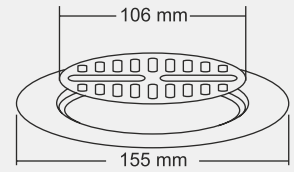

ELINA Big

Overall Size
∅155 mm (6Inch)

MRP (₹)
Glossy - ₹ 455/-
Satin - ₹ 485/-

ELINA Small

Overall Size
∅130 mm (5Inch)

MRP (₹)
Glossy - ₹ 400/-
Satin - ₹ 440/-

ELVIN Big

Overall Size
155 X 155 mm (6x6 Inch)

MRP (₹)
Glossy - ₹ 530/-
Satin - ₹ 560/-

ELVIN Small

Overall Size
130 x 130 mm (5x5 Inch)

MRP (₹)
Glossy - ₹ 460/-
Satin - ₹ 490/-

ELIA Big

Overall Size
∅155 mm (6 Inch)

MRP (₹)
Glossy - ₹ 455/-
Satin - ₹ 485/-

ELIA Small

Overall Size
∅130 mm (5 Inch)

MRP (₹)
Glossy - ₹ 400/-
Satin - ₹ 440/-