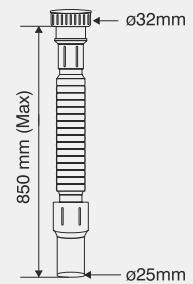

CORRUGATED FLEXIBLE PIPES (For one bowl)

MRP (₹) - 115/-

(1.25 Inch)