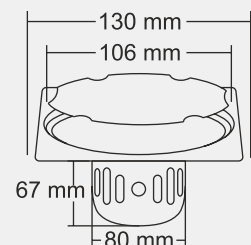

MRP (₹)
Glossy - ₹ 1180/-
Satin - ₹ 1265/-

Design Reg.

CORNEL Small

Overall Size
130 X 130 mm (5x5 Inch)

MRP (₹)
Glossy - ₹ 1050/-
Satin - ₹ 1135/-

Design Reg.

CAMRON Big

Overall Size
155 X 155 mm (6x6 Inch)