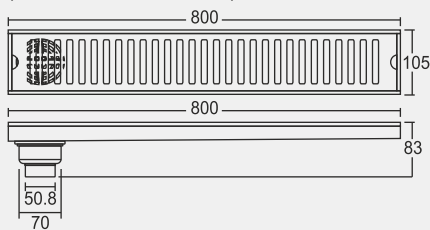

SMALL

Overall Size MRP (₹)
600 x 105 x 83 mm Glossy - ₹ 6860/-
(23.63 x 4 x 3.27 Inch)

Large Center Drain

Small Center Drain

BIG

Overall Size MRP (₹)
800 x 105 x 83 mm Glossy - ₹ 8120/-
(31.50 x 4 x 3.27 Inch)