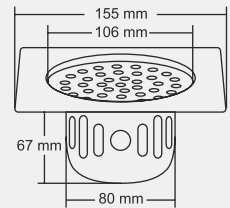

ALEX Big

Overall Size
∅ 155 mm (6 Inch)

MRP (₹)
Glossy - ₹ 810/-
Satin - ₹ 900/-

ALEX Small

Overall Size
∅ 130 mm (5 Inch)

MRP (₹)
Glossy - ₹ 690/-
Satin - ₹ 780/-

ARION Big

Overall Size
155 X 155 mm (6x6 Inch)

MRP (₹)
Glossy - ₹ 875/-
Satin - ₹ 965/-

ARION Small

Overall Size
130 x 130 mm (5x5 Inch)

MRP (₹)
Glossy - ₹ 785/-
Satin - ₹ 870/-

ASPEN Big

Overall Size
∅ 155 mm (6 Inch)

MRP (₹)
Glossy - ₹ 940/-
Satin - ₹ 1030/-

ASPEN Small

Overall Size
∅ 130 mm (5 Inch)

MRP (₹)
Glossy - ₹ 835/-
Satin - ₹ 920/-