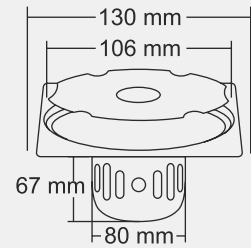

MRP (₹)
Glossy - ₹ 1180/-
Satin - ₹ 1265/-

Design Regd.

CAMRON Small

Overall Size
130 x 130 mm (5x5 Inch)

MRP (₹)
Glossy - ₹ 1050/-
Satin - ₹ 1135/-

Design Regd.

KEVIN Big New Model

Overall Size
155 X 155 mm (6x6 inch)