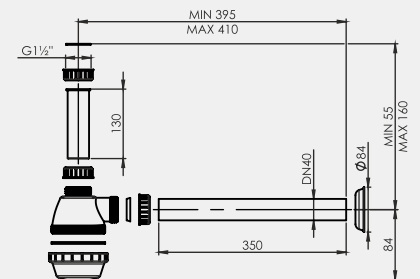

BOTTLE TRAP

Specially Designed for Kitchen Sink

MRP (₹) - 660/-