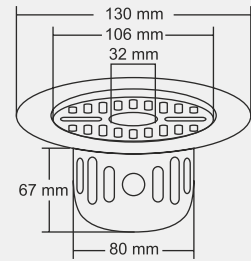

MRP (₹)
Glossy - ₹ 940/-
Satin - ₹ 1030/-

Design Reg.

BARON Small

Overall Size
ø130 mm (5 Inch)

MRP (₹)
Glossy - ₹ 835/-
Satin - ₹ 920/-

Design Reg.

BENITO Big

Overall Size
155 X 155 mm (6x6 Inch)