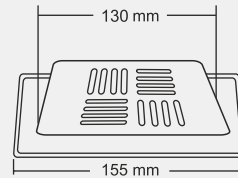

KIARA

BIG

Overall Size
155 X 155 mm
(6x6 Inch)

MRP (₹)
Glossy - ₹ 635/-
Satin - ₹ 670/-

SMALL

Overall Size
130 x 130 mm
(5x5 Inch)

MRP (₹)
Glossy - ₹ 540/-
Satin - ₹ 575/-

Thickness - Frame : 1 mm | Grating : 1.5mm