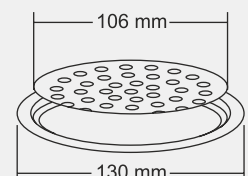

Design Reg. Pending

KEON Small

Overall Size
∅130 mm (5 Inch)

MRP (₹)
Glossy - ₹ 335/-
Satin - ₹ 370/-

Design Reg. Pending

KIARA

BIG

Overall Size
155 X 155 mm
(6x6 Inch)