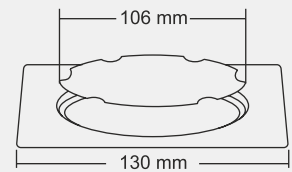

CALVIN Big

Overall Size
155 X 155 mm (6x6 Inch)

MRP (₹)
Glossy - ₹ 580/-
Satin - ₹ 610/-

CALVIN Small

Overall Size
130 x 130 mm (5x5 Inch)

MRP (₹)
Glossy - ₹ 485/-
Satin - ₹ 520/-

CALVIN Mini

Overall Size
102 x 102 mm (4x4 Inch)

MRP (₹)
Glossy - ₹ 295/-
Satin - ₹ 330/-

CLARA Big

Overall Size
155 X 155 mm (6x6 Inch)

MRP (₹)
Glossy - ₹ 580/-
Satin - ₹ 610/-

CLARA Small

Overall Size
130 x 130 mm (5x5 Inch)

MRP (₹)
Glossy - ₹ 485/-
Satin - ₹ 520/-