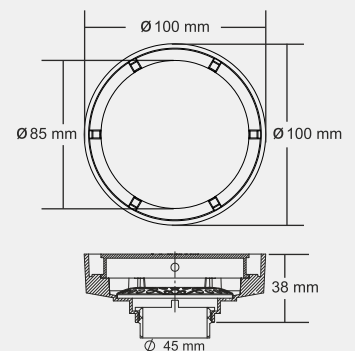

LARRY

New Model

Tile Insert 12 mm Tray

Overall Size

Ø100 (4 inch)

MRP (₹) 3875 /-

Material : Brass Nickel Plated

Design Reg.

AVEEL

BIG

Size : 6 inch
(\varnothing 155 mm)

MRP (₹)
Glossy - ₹ 1450/-
Satin - ₹ 1540/-

Thickness - Frame : 1 mm | Grating : 1.5mm

SMALL

Size : 5 inch
(\varnothing 130 mm)

MRP (₹)
Glossy - ₹ 1350/-
Satin - ₹ 1440/-