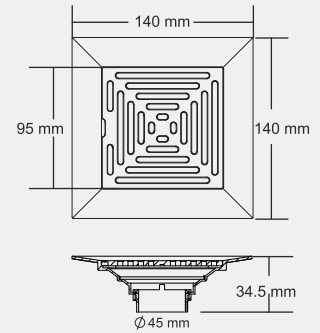

Material : Brass Nickel Plated

Design Reg.

LILY

New Model

Overall Size

100 x 100 mm (4 x 4 inch)

MRP (₹) 2990 /-

Material : Brass Nickel Plated