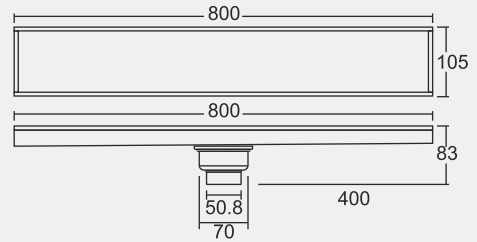

BIG

Overall Size
800 x 105 x 83 mm
(31.50 x 4 x 3.27 Inch)

MRP (₹) Glossy - ₹ 11550/-