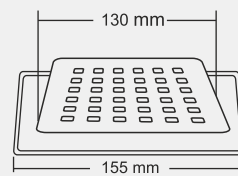

SMALL

Overall Size
130 x 130 mm
(5x5 Inch)

MRP (₹)
Glossy - ₹ 540/-
Satin - ₹ 575/-

Thickness - Frame : 1 mm | Grating : 1.5mm