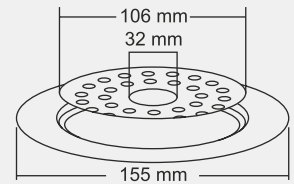

ERICA Big

Overall Size
155 X 155 mm (6x6 Inch)

MRP (₹)
Glossy - ₹ 530/-
Satin - ₹ 560/-

ERICA Small

Overall Size
130 x 130 mm (5x5 Inch)

MRP (₹)
Glossy - ₹ 460/-
Satin - ₹ 490/-

JAYCE Big

Overall Size
∅155 mm (6 Inch)

MRP (₹)
Glossy - ₹ 395/-
Satin - ₹ 425/-

JAYCE Small

Overall Size
∅130 mm (5 Inch)

MRP (₹)
Glossy - ₹ 335/-
Satin - ₹ 370/-

JERRY Big

Overall Size
155 X 155 mm (6x6 Inch)

MRP (₹)
Glossy - ₹ 455/-
Satin - ₹ 485/-

JERRY Small

Overall Size
130 x 130 mm (5x5 Inch)

MRP (₹)
Glossy - ₹ 385/-
Satin - ₹ 415/-