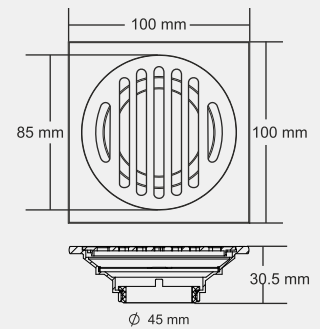

LEWIS

New Model

Overall Size

140 x 140 mm (5.5 x 5.5 inch)

MRP (₹) 5990 /-

Material : Brass Nickel Plated

LILY

New Model

Overall Size

100 x 100 mm (4 x 4 inch)

MRP (₹) 2990 /-

Material : Brass Nickel Plated

LENON

New Model

Overall Size

100 x 100 mm (4 x 4 inch)

MRP (₹) 3190 /-

Material : Brass
Color : Gun - Grey

LARRY

New Model

Tile Insert 12 mm Tray

Overall Size

Ø100 (4 inch)

MRP (₹) 3875 /-

Material : Brass Nickel Plated