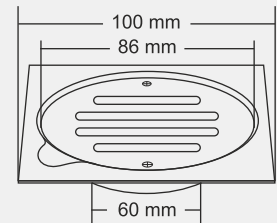

Thickness : 2 mm

ALLYCO

Overall Size
150 x 150 mm (6x 6inch) 2 pcs

MRP (₹)
Glossy - ₹ 1090/-
Satin - ₹ 1130/-

Thickness
Grating : 1mm
Frame : 2 mm

ARLO

Overall Size
100 x 100 mm (4x 4inch) 2 pcs

MRP (₹)
Glossy - ₹ 590/-
Satin - ₹ 630/-

Thickness
Grating : 1mm
Frame : 2 mm

ALDON

Overall Size
79 x 79 mm (3x3 inch) 2 pcs

MRP (₹)
Glossy - ₹ 490/-
Satin - ₹ 530/-

Thickness
Grating : 1mm
Frame : 2 mm

LARK

Overall Size
109.5 x 75 x 65 mm
(4.31 x 2.95 x 2.56 inch)