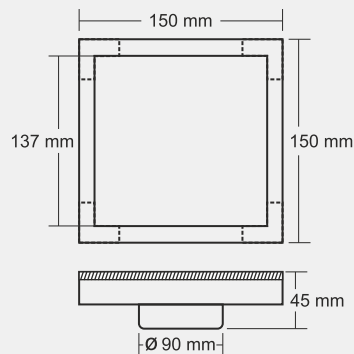

LUKE

New Model

Tile Insert 12 mm Tray

Material : SS Welded (4 pcs)

BIG

Overall Size
150 x 150 mm
(6 x 6 Inch)

Satin MRP (₹) 3790/-

SMALL

Overall Size
125 x 125 mm
(5 x 5 Inch)

Satin MRP (₹) 3290/-

LEO

New Model

Tile Insert 12 mm Tray

Material : SS Pressed (4 pcs)

BIG

Overall Size
150 x 150 mm
(6 x 6 Inch)