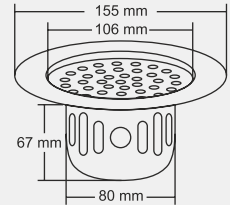

ALEX Big

Overall Size
∅ 155 mm (6 Inch)

MRP (₹)
Glossy - ₹ 810/-
Satin - ₹ 900/-

ALEX Small

Overall Size
∅ 130 mm (5 Inch)

MRP (₹)
Glossy - ₹ 690/-
Satin - ₹ 780/-

ARION Big

Overall Size
155 X 155 mm (6x6 Inch)

MRP (₹)
Glossy - ₹ 875/-
Satin - ₹ 965/-

ARION Small

Overall Size
130 x 130 mm (5x5 Inch)

MRP (₹)
Glossy - ₹ 785/-
Satin - ₹ 870/-

ASPEN Big

Overall Size
∅ 155 mm (6 Inch)

MRP (₹)
Glossy - ₹ 940/-
Satin - ₹ 1030/-

ASPEN Small

Overall Size
∅ 130 mm (5 Inch)

MRP (₹)
Glossy - ₹ 835/-
Satin - ₹ 920/-