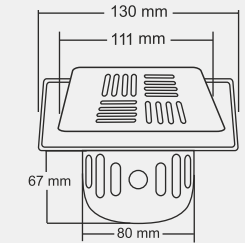

MRP (₹)
Glossy - ₹ 1060/-
Satin - ₹ 1120/-

Thickness - Frame : 1 mm | Grating : 1.5mm

KEVIN Small

Overall Size
130 X 130 mm (5x5 inch)

MRP (₹)
Glossy - ₹ 900/-
Satin - ₹ 960/-

Thickness - Frame : 1 mm | Grating : 1.5mm