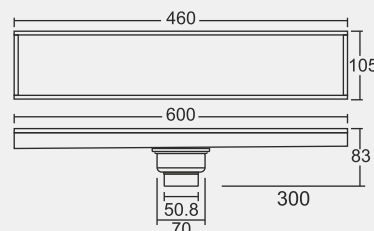

Overall Size
460 x 105 x 83 mm
(18 x 4 x 3.27 Inch)

MRP (₹)
Glossy - ₹ 9120/-

MINI

Overall Size
460 x 105 x 83 mm
(18 x 4 x 3.27 Inch)

MRP (₹)
Glossy - ₹ 9120/-

*Outflow : 20 liter/minute (± 2 liter)

 **POPULAR RANGE**

4 Piece | 2 piece | 1 piece

Compliments all kinds of flooring:
Marble, tile, granite

Comes with a steel panel that
can be used instead of the tile

AISI 304 (18/8) grade
stainless steel

ALEX Big

Overall Size
∅ 155 mm (6 Inch)