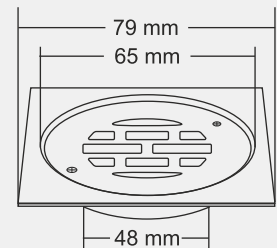

Thickness
Grating : 1mm
Frame : 2 mm

ALDON

Overall Size
79 x 79 mm (3x3 inch) 2 pcs

MRP (₹)
Glossy - ₹ 490/-
Satin - ₹ 530/-

Thickness
Grating : 1mm
Frame : 2 mm

LARK

Overall Size
109.5 x 75 x 65 mm
(4.31 x 2.95 x 2.56 inch)

MRP (₹)
4800/-

Thickness
Grating : 1mm
Frame : 1.2 mm

LEROY

Tile Insert 12 mm Tray

Material : Brass Chrome Plated

BIG

Overall Size
150 x 150 mm
(6 x 6 Inch)

MRP (₹) 6860/-