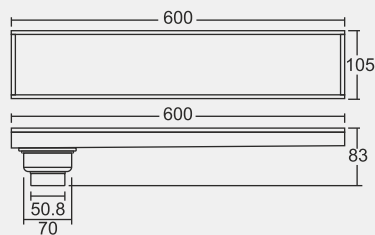

Grating Thickness: 1.2 mm
Frame Thickness: 0.8 mm
Tile Insert

BIG

Overall Size
800 x 105 x 83 mm
(31.50 x 4 x 3.27 Inch)

MRP (₹) Glossy - ₹ 11550/-

BIG

Overall Size
800 x 105 x 83 mm
(31.50 x 4 x 3.27 Inch)

MRP (₹) Glossy - ₹ 11550/-

SMALL

Overall Size
600 x 105 x 83 mm
(23.62 x 4 x 3.27 Inch)

MRP (₹) 9610/-

SMALL

Overall Size
600 x 105 x 83 mm
(23.62 x 4 x 3.27 Inch)

MRP (₹) 9610/-

MINI