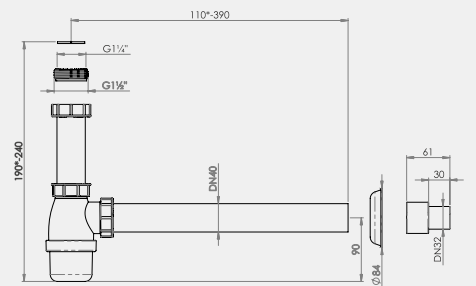

BASIN BOTTLE TRAP

Specially Designed for Kitchen Sink

MRP (₹) - 660/-