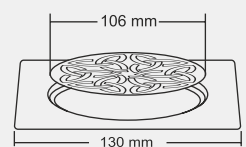

Design Reg.

FLUXO

BIG

Size : 6 x 6 inch
(155 x 155 mm)

MRP (₹)
Glossy - ₹ 980/-
Satin - ₹ 1020/-

Thickness - Frame : 1 mm | Grating : 1.5mm

SMALL

Size : 5 x 5 inch
(130 x 130 mm)

MRP (₹)
Glossy - ₹ 880/-
Satin - ₹ 920/-

Design Reg.

MALMO

BIG

Size : 6 inch
(Ø155 mm)

MRP (₹)
Glossy - ₹ 980/-
Satin - ₹ 1020/-

Thickness - Frame : 1 mm | Grating : 1.5mm

SMALL