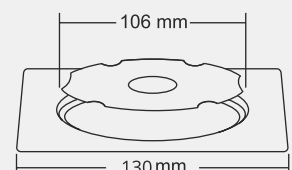

Design Regd.

CLARA Small

Overall Size
130 x 130 mm (5x5 Inch)

MRP (₹)
Glossy - ₹ 485/-
Satin - ₹ 520/-

Design Regd.

ELINA Big

Overall Size
∅155 mm (6Inch)

MRP (₹)
Glossy - ₹ 455/-
Satin - ₹ 485/-