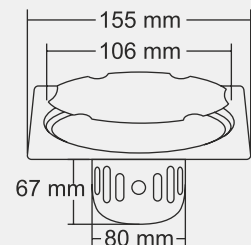

BARON Big

Overall Size
ø155 mm (6 Inch)

MRP (₹)
Glossy - ₹ 940/-
Satin - ₹ 1030/-

BARON Small

Overall Size
ø130 mm (5 Inch)

MRP (₹)
Glossy - ₹ 835/-
Satin - ₹ 920/-

BENITO Big

Overall Size
155 X 155 mm (6x6 Inch)

MRP (₹)
Glossy - ₹ 1050/-
Satin - ₹ 1135/-

BENITO Small

Overall Size
130 x 130 mm (5x5 Inch)

MRP (₹)
Glossy - ₹ 920/-
Satin - ₹ 1000/-

CORNEL Big

Overall Size
155 X 155 mm (6x6 Inch)

MRP (₹)
Glossy - ₹ 1180/-
Satin - ₹ 1265/-

CORNEL Small

Overall Size
130 X 130 mm (5x5 Inch)

MRP (₹)
Glossy - ₹ 1050/-
Satin - ₹ 1135/-