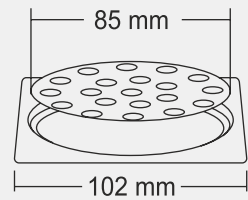

KROME Big

Overall Size
155 X 155 mm (6x6 Inch)

MRP (₹)
Glossy - ₹ 455/-
Satin - ₹ 485/-

KROME Small

Overall Size
130 mm x 130 mm (5x5 Inch)

MRP (₹)
Glossy - ₹ 385/-
Satin - ₹ 415/-

KROME Mini

Overall Size
102 X 102 mm (4x4 Inch)

MRP (₹)
Glossy - ₹ 230/-
Satin - ₹ 265/-

KROME Junior

Overall Size
75 x 75 mm (3x3 Inch)

MRP (₹)
Glossy - ₹ 210/-
Satin - ₹ 245/-

KEON Big

Overall Size
∅155 mm (6 Inch)

MRP (₹)
Glossy - ₹ 395/-
Satin - ₹ 425/-

KEON Small

Overall Size
∅130 mm (5 Inch)

MRP (₹)
Glossy - ₹ 335/-
Satin - ₹ 370/-