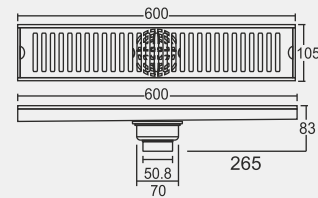

SMALL

Overall Size MRP (₹)
600 x 105 x 83 mm Glossy - ₹ 6860/-
(23.63 x 4 x 3.27 Inch)

Large Center Drain

Small Center Drain

BIG

Overall Size MRP (₹)
800 x 105 x 83 mm Glossy - ₹ 8120/-
(31.50 x 4 x 3.27 Inch)

Grating Thickness: 1.2 mm
Frame Thickness: 0.8 mm
Tile Insert

BIG

Overall Size
800 x 105 x 83 mm
(31.50 x 4 x 3.27 Inch)

MRP (₹) Glossy - ₹ 11550/-

BIG

Overall Size
800 x 105 x 83 mm
(31.50 x 4 x 3.27 Inch)