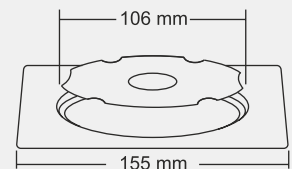

CALVIN Big

Overall Size
155 X 155 mm (6x6 Inch)

MRP (₹)
Glossy - ₹ 580/-
Satin - ₹ 610/-

CALVIN Small

Overall Size
130 x 130 mm (5x5 Inch)

MRP (₹)
Glossy - ₹ 485/-
Satin - ₹ 520/-

CALVIN Mini

Overall Size
102 x 102 mm (4x4 Inch)

MRP (₹)
Glossy - ₹ 295/-
Satin - ₹ 330/-

CLARA Big

Overall Size
155 X 155 mm (6x6 Inch)

MRP (₹)
Glossy - ₹ 580/-
Satin - ₹ 610/-

CLARA Small

Overall Size
130 x 130 mm (5x5 Inch)

MRP (₹)
Glossy - ₹ 485/-
Satin - ₹ 520/-