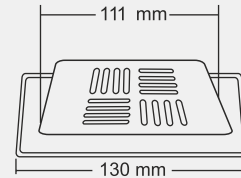

KIARA

BIG

Overall Size
155 X 155 mm
(6x6 Inch)

MRP (₹)
Glossy - ₹ 635/-
Satin - ₹ 670/-

SMALL

Overall Size
130 x 130 mm
(5x5 Inch)

MRP (₹)
Glossy - ₹ 540/-
Satin - ₹ 575/-

Thickness - Frame : 1 mm | Grating : 1.5mm