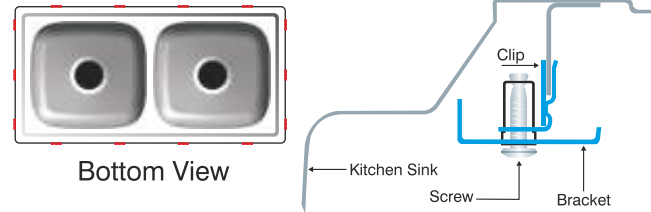

Set On

These sinks have border thickness of 18 mm. It is ideal if installed flush with granite.

Inset

Inset type sinks have borders lined with clips ideal for modular kitchens !

Plain

Plain type sinks have flat borders for correct sandwiching between the platform top and Granite slabs.

Inset Sink Fitting Instructions

Step - 1

Place the sink in upside down position. Then attach clips into rectangular slots of the rim along the border, as shown in the sketch.

Step - 2

Step - 3

Step - 4

Turn the bracket of the clip 90 degrees so that the teeth of clips are under the tabletop. First tighten the center clips of each roil and then move to the outside clips. All clips must be tightened evenly. Do not over tighten the clips as damage can occur.