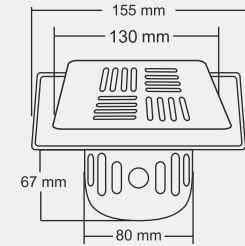

KEVIN Big New Model

Overall Size
155 X 155 mm (6x6 inch)

MRP (₹)
Glossy - ₹ 1060/-
Satin - ₹ 1120/-

Thickness - Frame : 1 mm | Grating : 1.5mm