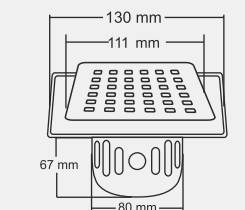

KIAN Small

Overall Size
130 X 130 mm (5x5 inch)

MRP (₹)
Glossy - ₹ 900/-
Satin - ₹ 960/-

Thickness - Frame : 1 mm | Grating : 1.5mm