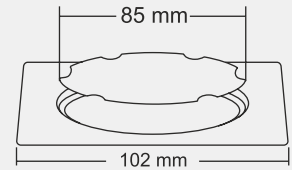

Design Regd.

CALVIN Mini

Overall Size
102 x 102 mm (4x4 Inch)

MRP (₹)
Glossy - ₹ 295/-
Satin - ₹ 330/-

Design Regd.

CLARA Big

Overall Size
155 X 155 mm (6x6 Inch)

MRP (₹)
Glossy - ₹ 580/-
Satin - ₹ 610/-