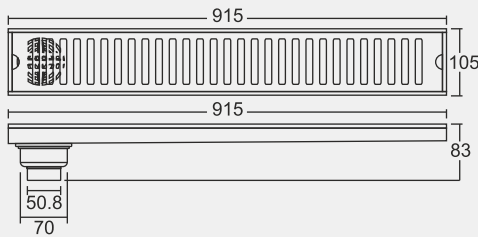

SMALL

Overall Size MRP (₹)
600 x 105 x 83 mm Glossy - ₹ 6860/-
(23.63 x 4 x 3.27 Inch)

Large Center Drain

Small Center Drain

BIG

Overall Size MRP (₹)
800 x 105 x 83 mm Glossy - ₹ 8120/-
(31.50 x 4 x 3.27 Inch)