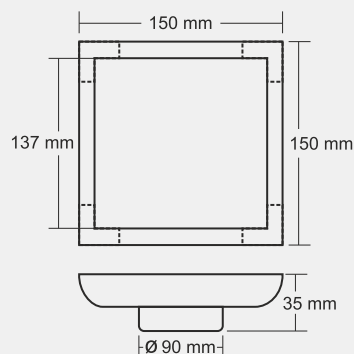

BIG

Overall Size
150 x 150 mm
(6 x 6 Inch)

Satin MRP (₹) 2790/-