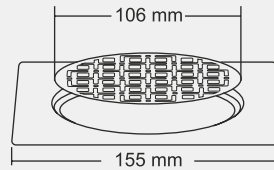

BIG

Size : 6 x 6 inch
(155 x 155 mm)

MRP (₹)
Glossy - ₹ 980/-
Satin - ₹ 1020/-

Thickness - Frame : 1 mm | Grating : 1.5mm

SMALL

Size : 5 x 5 inch
(130 x 130 mm)

MRP (₹)
Glossy - ₹ 880/-
Satin - ₹ 920/-

Design Reg. Pending