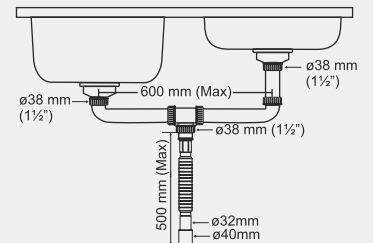

Overall Size
ø130 mm (5 Inch)

MRP (₹)
Glossy - ₹ 250/-
Satin - ₹ 280/-

PLUMBING CONNECTOR (For Two bowl)

MRP (₹) - 560/-

Cut connector as required

PLUMBING CONNECTOR (For one & half bowl)

MRP (₹) - 580/-

Cut connector as required