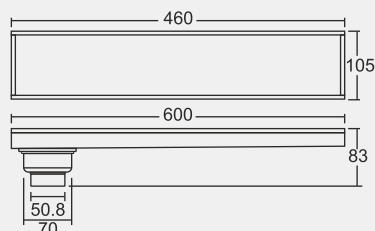

Grating Thickness: 1.2 mm
Frame Thickness: 0.8 mm
Tile Insert

BIG

Overall Size
800 x 105 x 83 mm
(31.50 x 4 x 3.27 Inch)

MRP (₹) Glossy - ₹ 11550/-

BIG

Overall Size
800 x 105 x 83 mm
(31.50 x 4 x 3.27 Inch)

MRP (₹) Glossy - ₹ 11550/-

SMALL

Overall Size
600 x 105 x 83 mm
(23.62 x 4 x 3.27 Inch)

MRP (₹) 9610/-

SMALL

Overall Size
600 x 105 x 83 mm
(23.62 x 4 x 3.27 Inch)

MRP (₹) 9610/-

MINI

Overall Size
460 x 105 x 83 mm
(18 x 4 x 3.27 Inch)

MRP (₹)
Glossy - ₹ 9120/-

MINI

Overall Size
460 x 105 x 83 mm
(18 x 4 x 3.27 Inch)

MRP (₹)
Glossy - ₹ 9120/-

*Outflow : 20 liter/minute (± 2 liter)

 **POPULAR RANGE**