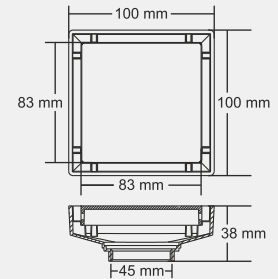

MRP (₹)
4800/-

Thickness
Grating : 1mm
Frame : 1.2 mm

LEROY

Tile Insert 12 mm Tray

Material : Brass Chrome Plated

BIG

Overall Size
150 x 150 mm
(6 x 6 Inch)

MRP (₹) 6860/-

SMALL

Overall Size
125 x 125 mm
(5 x 5 Inch)

MRP (₹) 4655/-

MINI

Overall Size
100 x 100 mm
(4 x 4 Inch)

MRP (₹) 3300/-

Big | Outflow : 33 liter / minute (± 2 liter)

Small & Mini | Outflow : 12 liter / minute (± 2 liter)