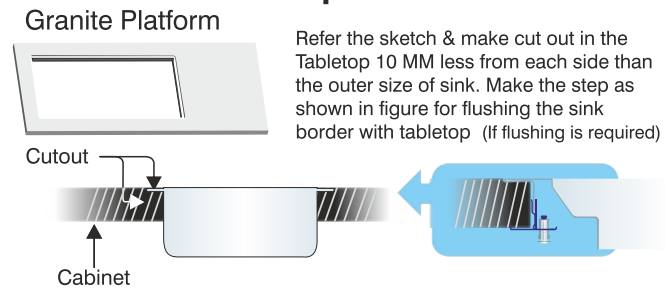

Set On

These sinks have border thickness of 18 mm. It is ideal if installed flush with granite.

Inset

Inset type sinks have borders lined with clips ideal for modular kitchens !

Plain

Plain type sinks have flat borders for correct sandwiching between the platform top and Granite slabs.

Inset Sink Fitting Instructions

Step - 1

Place the sink in upside down position. Then attach clips into rectangular slots of the rim along the border, as shown in the sketch.

Step - 2

Step - 3

Step - 4

Turn the bracket of the clip 90 degrees so that the teeth of clips are under the tabletop. First tighten the center clips of each roil and then move to the outside clips. All clips must be tightened evenly. Do not over tighten the clips as damage can occur.