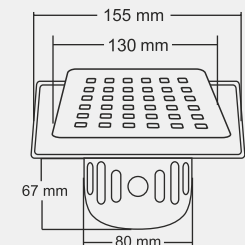

KIAN Big New Model

Overall Size
155 X 155 mm (6x6 inch)

MRP (₹)
Glossy - ₹ 1060/-
Satin - ₹ 1120/-

Thickness - Frame : 1 mm | Grating : 1.5mm