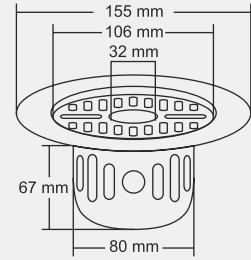

BARON Big

Overall Size
ø155 mm (6 Inch)

MRP (₹)
Glossy - ₹ 940/-
Satin - ₹ 1030/-

BARON Small

Overall Size
ø130 mm (5 Inch)

MRP (₹)
Glossy - ₹ 835/-
Satin - ₹ 920/-

BENITO Big

Overall Size
155 X 155 mm (6x6 Inch)

MRP (₹)
Glossy - ₹ 1050/-
Satin - ₹ 1135/-

BENITO Small

Overall Size
130 x 130 mm (5x5 Inch)

MRP (₹)
Glossy - ₹ 920/-
Satin - ₹ 1000/-

CORNEL Big

Overall Size
155 X 155 mm (6x6 Inch)

MRP (₹)
Glossy - ₹ 1180/-
Satin - ₹ 1265/-

CORNEL Small

Overall Size
130 X 130 mm (5x5 Inch)

MRP (₹)
Glossy - ₹ 1050/-
Satin - ₹ 1135/-