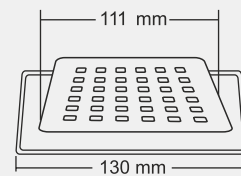

SMALL

Overall Size
130 x 130 mm
(5x5 Inch)

MRP (₹)
Glossy - ₹ 540/-
Satin - ₹ 575/-

Thickness - Frame : 1 mm | Grating : 1.5mm