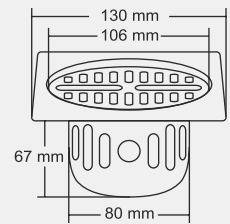

MRP (₹)
Glossy - ₹ 1050/-
Satin - ₹ 1135/-

Design Reg.

ALENA Small

Overall Size
130 x 130 mm (5x5 Inch)

MRP (₹)
Glossy - ₹ 920/-
Satin - ₹ 1000/-

Design Reg.

BELLA Big

Overall Size
ø155 mm (6 Inch)