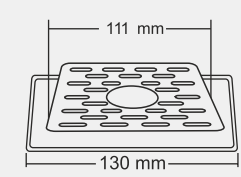

SMALL

Overall Size
130 x 130 mm
(5x5 Inch)

MRP (₹)
Glossy - ₹ 540/-
Satin - ₹ 575/-

Thickness - Frame : 1 mm | Grating : 1.5mm