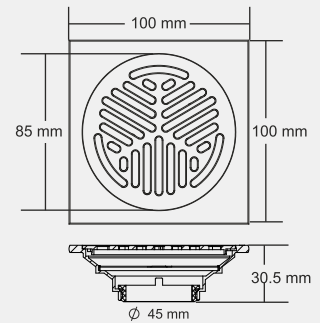

LEWIS

New Model

Overall Size

140 x 140 mm (5.5 x 5.5 inch)

MRP (₹) 5990 /-

Material : Brass Nickel Plated

LILY

New Model

Overall Size

100 x 100 mm (4 x 4 inch)

MRP (₹) 2990 /-

Material : Brass Nickel Plated

LENON

New Model

Overall Size

100 x 100 mm (4 x 4 inch)

MRP (₹) 3190 /-

Material : Brass
Color : Gun - Grey

LARRY

New Model

Tile Insert 12 mm Tray

Overall Size

Ø100 (4 inch)

MRP (₹) 3875 /-

Material : Brass Nickel Plated