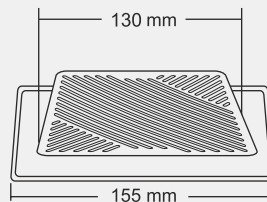

SMALL

Size : 5 x 5 inch
(130 x 130 mm)

MRP (₹)
Glossy - ₹ 1180/-
Satin - ₹ 1220/-

Thickness - Frame : 1 mm | Grating : 1.5mm

Design Reg. Pending

WINDSOR

BIG

Size : 6 x 6 inch
(155 x 155 mm)