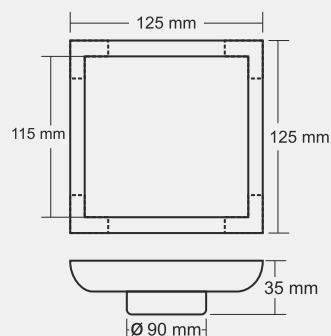

SMALL

Overall Size
125 x 125 mm
(5 x 5 Inch)

Satin MRP (₹) 2290/-