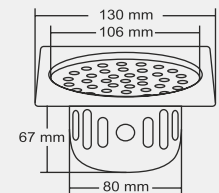

MRP (₹)
Glossy - ₹ 875/-
Satin - ₹ 965/-

Design Reg.

ARION Small

Overall Size
130 x 130 mm (5x5 Inch)

MRP (₹)
Glossy - ₹ 785/-
Satin - ₹ 870/-

Design Reg.

ASPEN Big

Overall Size
∅ 155 mm (6 Inch)