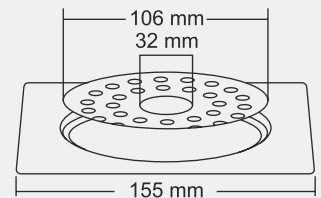

ERICA Big

Overall Size
155 X 155 mm (6x6 Inch)

MRP (₹)
Glossy - ₹ 530/-
Satin - ₹ 560/-

ERICA Small

Overall Size
130 x 130 mm (5x5 Inch)

MRP (₹)
Glossy - ₹ 460/-
Satin - ₹ 490/-

JAYCE Big

Overall Size
∅155 mm (6 Inch)

MRP (₹)
Glossy - ₹ 395/-
Satin - ₹ 425/-

JAYCE Small

Overall Size
∅130 mm (5 Inch)

MRP (₹)
Glossy - ₹ 335/-
Satin - ₹ 370/-

JERRY Big

Overall Size
155 X 155 mm (6x6 Inch)

MRP (₹)
Glossy - ₹ 455/-
Satin - ₹ 485/-

JERRY Small

Overall Size
130 x 130 mm (5x5 Inch)

MRP (₹)
Glossy - ₹ 385/-
Satin - ₹ 415/-