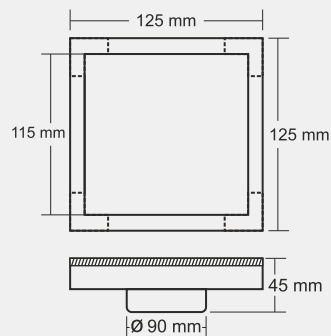

LUKE

New Model

Tile Insert 12 mm Tray

Material : SS Welded (4 pcs)

BIG

Overall Size
150 x 150 mm
(6 x 6 Inch)

Satin MRP (₹) 3790/-

SMALL

Overall Size
125 x 125 mm
(5 x 5 Inch)

Satin MRP (₹) 3290/-

LEO

New Model

Tile Insert 12 mm Tray

Material : SS Pressed (4 pcs)

BIG

Overall Size
150 x 150 mm
(6 x 6 Inch)