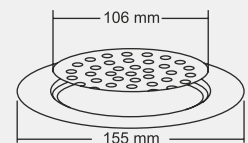

KROME Big

Overall Size
155 X 155 mm (6x6 Inch)

MRP (₹)
Glossy - ₹ 455/-
Satin - ₹ 485/-

KROME Small

Overall Size
130 mm x 130 mm (5x5 Inch)

MRP (₹)
Glossy - ₹ 385/-
Satin - ₹ 415/-

KROME Mini

Overall Size
102 X 102 mm (4x4 Inch)

MRP (₹)
Glossy - ₹ 230/-
Satin - ₹ 265/-

KROME Junior

Overall Size
75 x 75 mm (3x3 Inch)

MRP (₹)
Glossy - ₹ 210/-
Satin - ₹ 245/-

KEON Big

Overall Size
∅155 mm (6 Inch)

MRP (₹)
Glossy - ₹ 395/-
Satin - ₹ 425/-

KEON Small

Overall Size
∅130 mm (5 Inch)

MRP (₹)
Glossy - ₹ 335/-
Satin - ₹ 370/-