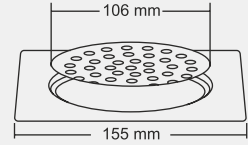

KROME Big

Overall Size
155 X 155 mm (6x6 Inch)

MRP (₹)
Glossy - ₹ 455/-
Satin - ₹ 485/-

KROME Small

Overall Size
130 mm x 130 mm (5x5 Inch)

MRP (₹)
Glossy - ₹ 385/-
Satin - ₹ 415/-

KROME Mini

Overall Size
102 X 102 mm (4x4 Inch)

MRP (₹)
Glossy - ₹ 230/-
Satin - ₹ 265/-

KROME Junior

Overall Size
75 x 75 mm (3x3 Inch)

MRP (₹)
Glossy - ₹ 210/-
Satin - ₹ 245/-

KEON Big

Overall Size
∅155 mm (6 Inch)

MRP (₹)
Glossy - ₹ 395/-
Satin - ₹ 425/-

KEON Small

Overall Size
∅130 mm (5 Inch)

MRP (₹)
Glossy - ₹ 335/-
Satin - ₹ 370/-