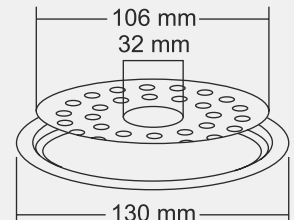

Design Reg. Pending

JAYCE Small

Overall Size
∅130 mm (5 Inch)

MRP (₹)
Glossy - ₹ 335/-
Satin - ₹ 370/-

Design Reg. Pending

JERRY Big

Overall Size
155 X 155 mm (6x6 Inch)

MRP (₹)
Glossy - ₹ 455/-
Satin - ₹ 485/-