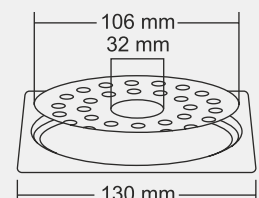

Design Reg. Pending

JERRY Small

Overall Size
130 x 130 mm (5x5 Inch)

MRP (₹)
Glossy - ₹ 385/-
Satin - ₹ 415/-

Design Reg. Pending

KROME Big

Overall Size
155 X 155 mm (6x6 Inch)

MRP (₹)
Glossy - ₹ 455/-
Satin - ₹ 485/-