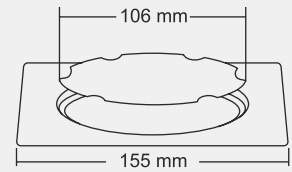

Thickness - Frame : 1 mm | Grating : 1.5mm

CALVIN Big

Overall Size
155 X 155 mm (6x6 Inch)

MRP (₹)
Glossy - ₹ 580/-
Satin - ₹ 610/-

Design Regd.

CALVIN Small

Overall Size
130 x 130 mm (5x5 Inch)

MRP (₹)
Glossy - ₹ 485/-
Satin - ₹ 520/-