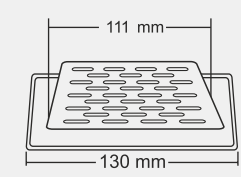

SMALL

Overall Size
130 x 130 mm
(5x5 Inch)

MRP (₹)
Glossy - ₹ 540/-
Satin - ₹ 575/-

Thickness - Frame : 1 mm | Grating : 1.5mm