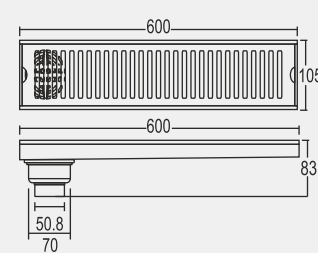

SMALL

Overall Size MRP (₹)
600 x 105 x 83 mm Glossy - ₹ 6860/-
(23.63 x 4 x 3.27 Inch)

Large Center Drain

Small Center Drain

BIG

Overall Size MRP (₹)
800 x 105 x 83 mm Glossy - ₹ 8120/-
(31.50 x 4 x 3.27 Inch)