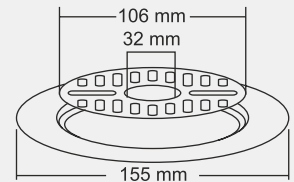

ELINA Big

Overall Size
∅155 mm (6Inch)

MRP (₹)
Glossy - ₹ 455/-
Satin - ₹ 485/-

ELINA Small

Overall Size
∅130 mm (5Inch)

MRP (₹)
Glossy - ₹ 400/-
Satin - ₹ 440/-

ELVIN Big

Overall Size
155 X 155 mm (6x6 Inch)

MRP (₹)
Glossy - ₹ 530/-
Satin - ₹ 560/-

ELVIN Small

Overall Size
130 x 130 mm (5x5 Inch)

MRP (₹)
Glossy - ₹ 460/-
Satin - ₹ 490/-

ELIA Big

Overall Size
∅155 mm (6 Inch)

MRP (₹)
Glossy - ₹ 455/-
Satin - ₹ 485/-

ELIA Small

Overall Size
∅130 mm (5 Inch)

MRP (₹)
Glossy - ₹ 400/-
Satin - ₹ 440/-