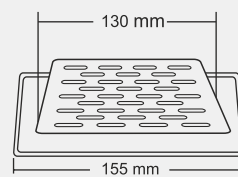

SMALL

Overall Size
130 x 130 mm
(5x5 Inch)

MRP (₹)
Glossy - ₹ 540/-
Satin - ₹ 575/-

Thickness - Frame : 1 mm | Grating : 1.5mm