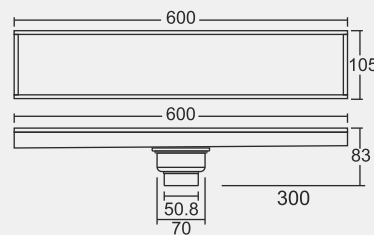

Grating Thickness: 1.2 mm
Frame Thickness: 0.8 mm
Tile Insert

BIG

Overall Size
800 x 105 x 83 mm
(31.50 x 4 x 3.27 Inch)

MRP (₹) Glossy - ₹ 11550/-

BIG

Overall Size
800 x 105 x 83 mm
(31.50 x 4 x 3.27 Inch)

MRP (₹) Glossy - ₹ 11550/-

SMALL

Overall Size
600 x 105 x 83 mm
(23.62 x 4 x 3.27 Inch)

MRP (₹) 9610/-

SMALL

Overall Size
600 x 105 x 83 mm
(23.62 x 4 x 3.27 Inch)

MRP (₹) 9610/-

MINI

Overall Size
460 x 105 x 83 mm
(18 x 4 x 3.27 Inch)

MRP (₹)
Glossy - ₹ 9120/-

MINI

Overall Size
460 x 105 x 83 mm
(18 x 4 x 3.27 Inch)

MRP (₹)
Glossy - ₹ 9120/-

*Outflow : 20 liter/minute (± 2 liter)

 **POPULAR RANGE**