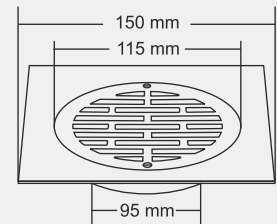

ALDEN

Overall Size
150 x 150 mm (6x 6inch) 3 pcs

MRP (₹)
Glossy - ₹ 1225/-
Satin - ₹ 1295/-

Thickness
Grating : 1mm
Frame : 2 mm
Top Cover : 2 mm

ALISON

Overall Size
150 x 150 mm (6x 6inch) 2 pcs

MRP (₹)
Glossy - ₹ 1125/-
Satin - ₹ 1165/-

Thickness : 2 mm

ALLYCO

Overall Size
150 x 150 mm (6x 6inch) 2 pcs

MRP (₹)
Glossy - ₹ 1090/-
Satin - ₹ 1130/-

Thickness
Grating : 1mm
Frame : 2 mm

ARLO

Overall Size
100 x 100 mm (4x 4inch) 2 pcs

MRP (₹)
Glossy - ₹ 590/-
Satin - ₹ 630/-

Thickness
Grating : 1mm
Frame : 2 mm

ALDON

Overall Size
79 x 79 mm (3x3 inch) 2 pcs

MRP (₹)
Glossy - ₹ 490/-
Satin - ₹ 530/-

Thickness
Grating : 1mm
Frame : 2 mm

LARK

Overall Size
109.5 x 75 x 65 mm
(4.31 x 2.95 x 2.56 inch)