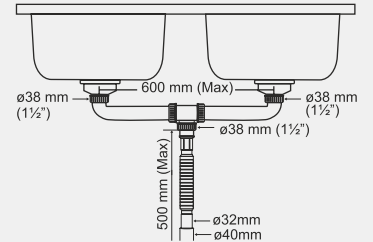

Overall Size
ø130 mm (5 Inch)

MRP (₹)
Glossy - ₹ 250/-
Satin - ₹ 280/-

PLUMBING CONNECTOR (For Two bowl)

MRP (₹) - 560/-

Cut connector as required

PLUMBING CONNECTOR (For one & half bowl)

MRP (₹) - 580/-

Cut connector as required