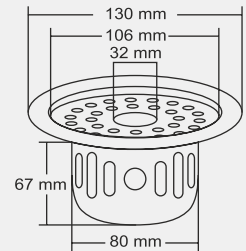

MRP (₹)
Glossy - ₹ 810/-
Satin - ₹ 900/-

Design Reg.

BELLA Small

Overall Size
ø130 mm (5 Inch)

MRP (₹)
Glossy - ₹ 690/-
Satin - ₹ 780/-

Design Reg.

BENTO Big

Overall Size
155 X 155 mm (6x6 Inch)