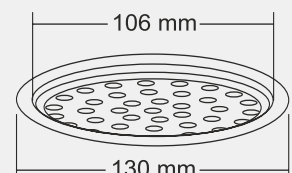

MRP (₹)
Glossy - ₹ 340/-
Satin - ₹ 380/-

ELISA Small

Overall Size
130 x 130 mm (5x5 Inch)

MRP (₹)
Glossy - ₹ 265/-
Satin - ₹ 295/-

IVY

Overall Size
Ø130 mm (5 Inch)

MRP (₹)
Glossy - ₹ 250/-
Satin - ₹ 280/-

JOY