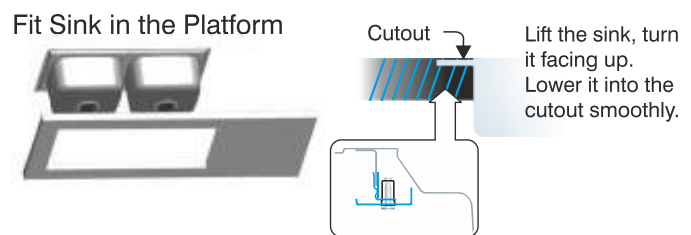

Inset Sink Fitting Instructions

Step - 1

Place the sink in upside down position. Then attach clips into rectangular slots of the rim along the border, as shown in the sketch.

Step - 2

Step - 3

Step - 4

Turn the bracket of the clip 90 degrees so that the teeth of clips are under the tabletop. First tighten the center clips of each roil and then move to the outside clips. All clips must be tightened evenly. Do not over tighten the clips as damage can occur.