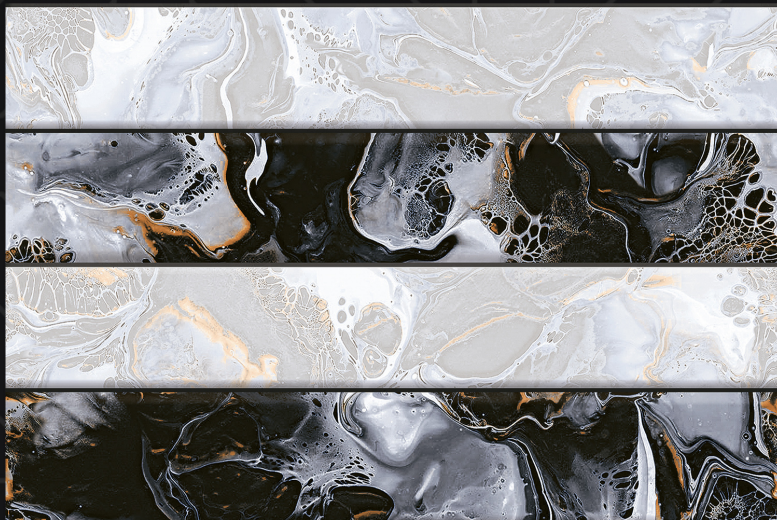

CELESTINO AZUL

CELESTINO BLANCO

CELESTINO FIRE DECOR-1

CELESTINO FIRE

CELESTINO BLANCO

CELESTINO NERO DECOR-1

CELESTINO NERO

COLORADO SILVER

COLORADO AZUL DECOR-1

COLORADO AZUL

COLORADO CREMA

COLORADO CHOCO DECOR-1

COLORADO CHOCO

LIQUIFAYO MIST

LIQUIFAYO JADE DECOR-1

LIQUIFAYO JADE

MEKONG BLANCO

MEKONG NERO DECOR-1

MEKONG NERO

GENOVA MINT

GENOVA TURQUOISE DECOR-1

GENOVA TURQUOISE

ACRYLIC BLANCO

ACRYLIC NERO DECOR-1

ACRYLIC NERO

LIQUIFAYO MIST

LIQUIFAYO JADE DECOR-1

LIQUIFAYO JADE

VIENNA SKY

VIENNA DECOR-1

VIENNA DENIM

SPLASH LIGHT