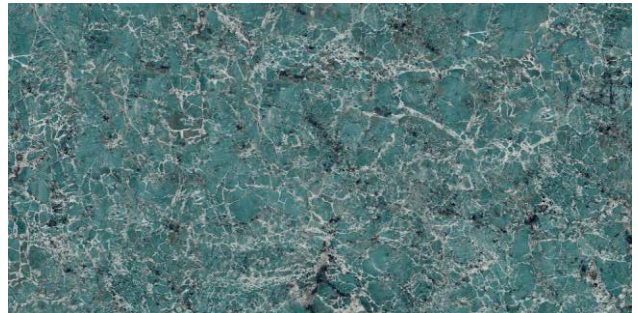

SPIDER GREEN