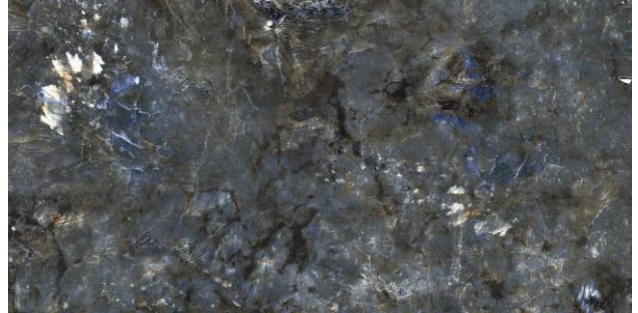

LUMERIAN BLUE