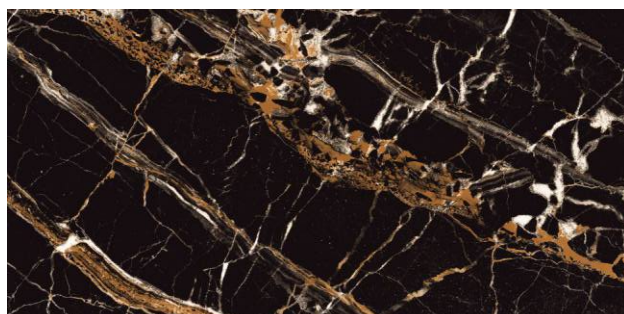

BRASTOW AZUL

RIGO BLUE

DANIAL MOKA

PORT LAURENT

GOLDAN PANDA

SPARKLE NERO

Size:
600X1200MM

Thickness:
9MM