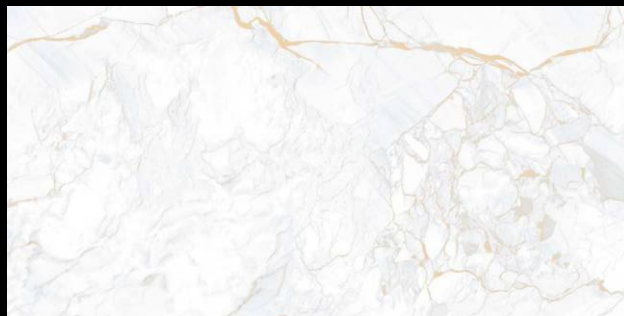

Thickness:
9MM

VERONA BROWN

VERONA GRIS

ALIS GLOD

WATER
RESISTANT

UV & HEAT
RESISTANT

DIMENSIONAL
STABILITY

STAIN
RESISTANT