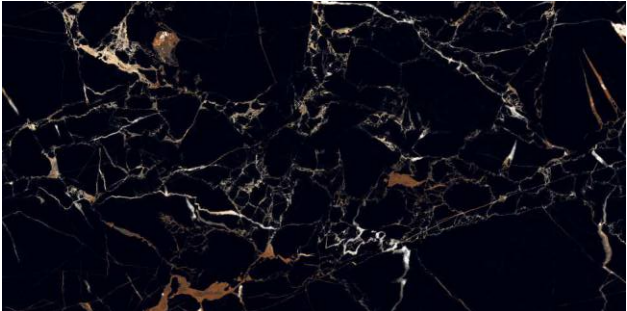

Thickness:
9MM

GOLD PORTRO

TUFF BLACK

NEGRESCOL BLACK

THUNDER BLACK

OPTRA BLACK

PORT BLACK

MARBITO
VITRIFIED TILES
flooring incomparable!