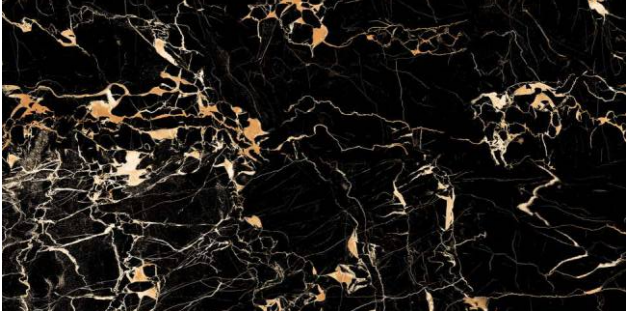

Size:
600X1200MM

Thickness:
9MM

GOLD PORTRO