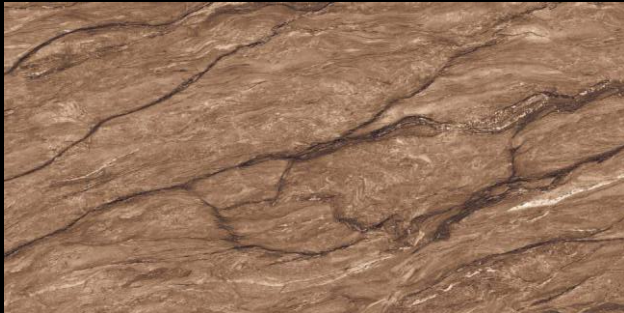

Size:
600X1200MM

Thickness:
9MM

VERONA BROWN