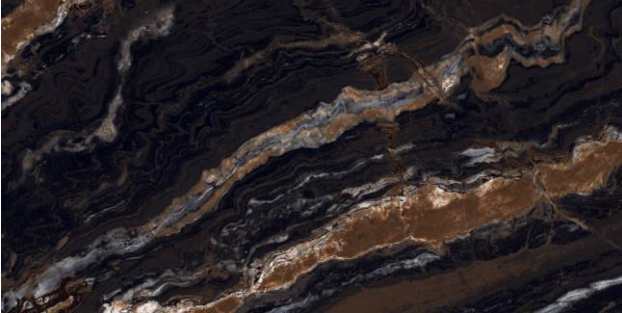

Size:
600X1200MM

Thickness:
9MM

LAVA BROWN

BRASTOW AZUL

www.marbitto.co.in