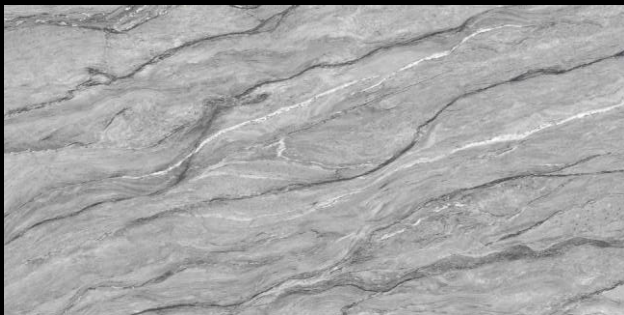

VERONA GRIS